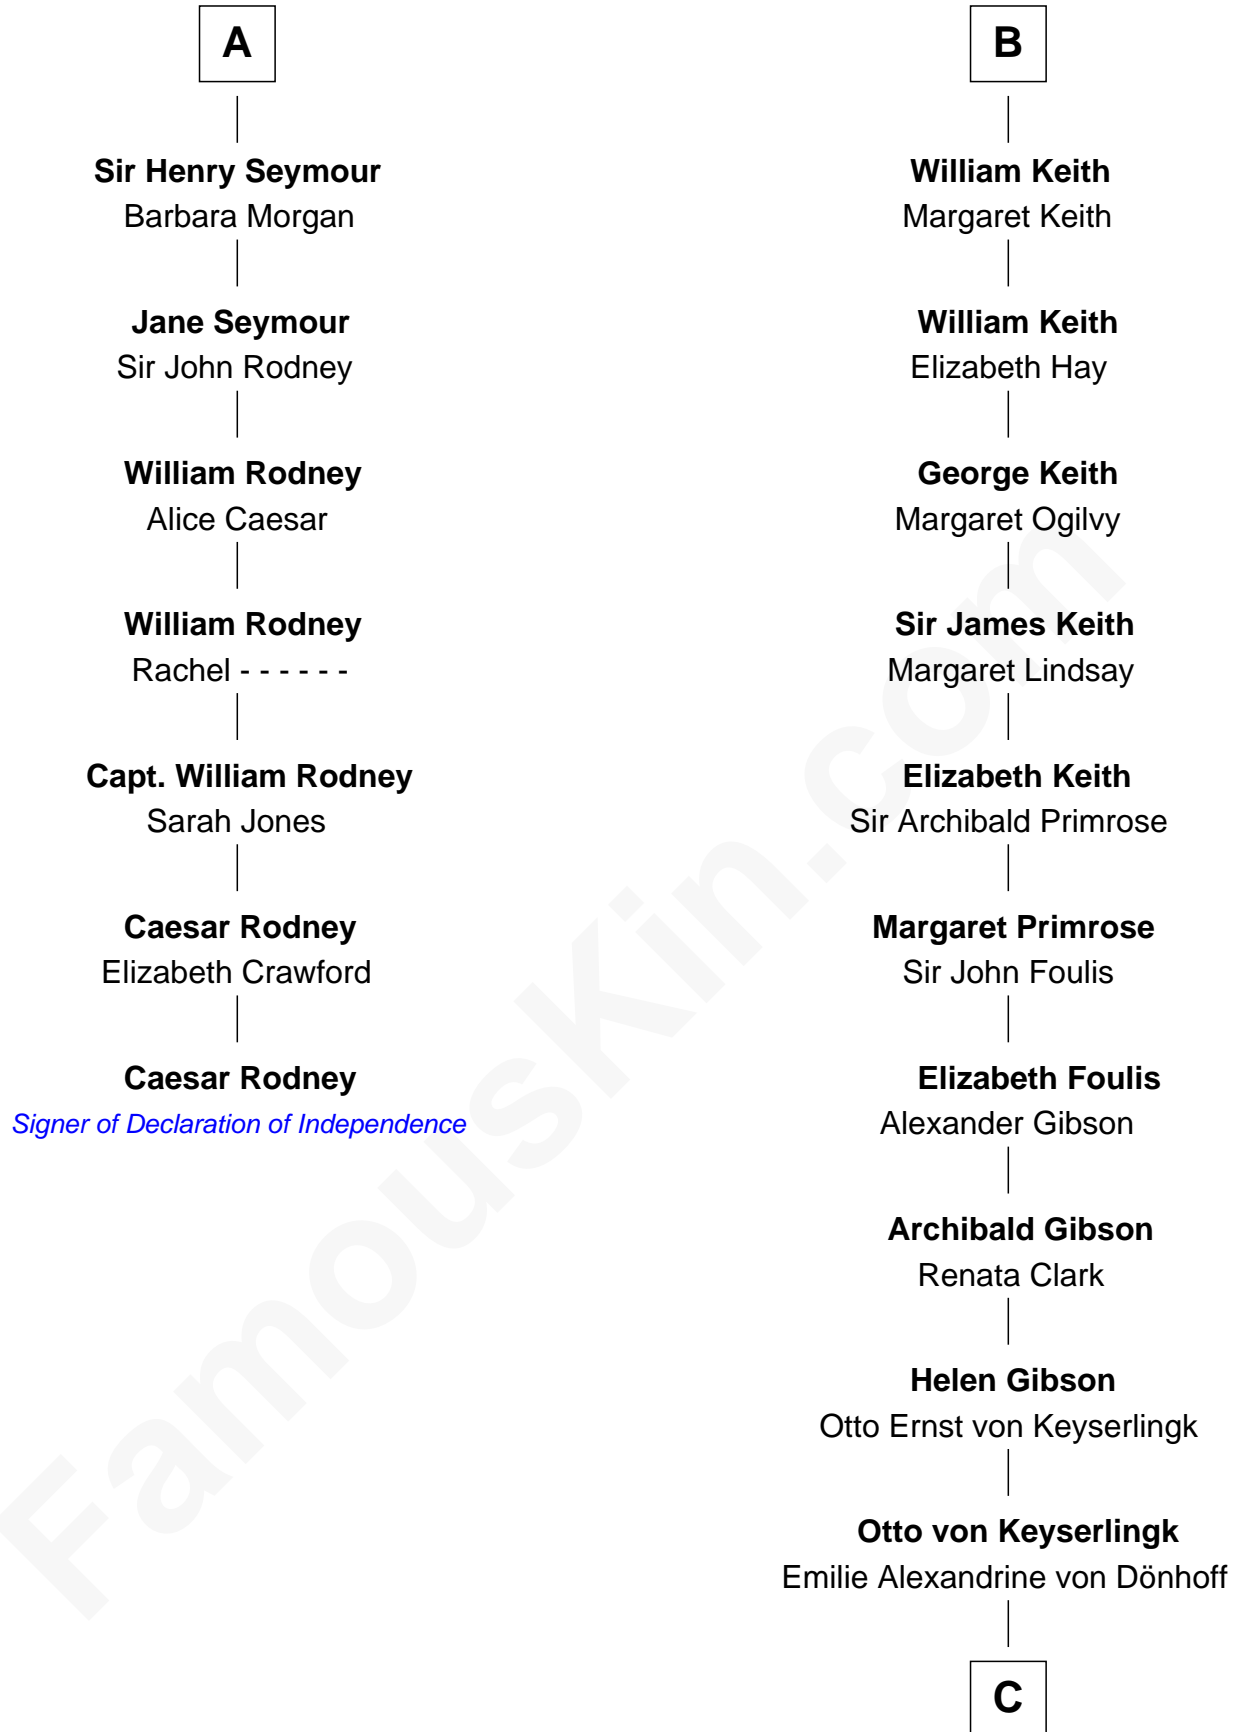

FamousKin.com

Relationship Chart of

Caesar Rodney

Signer of the Declaration of Independence

13th cousin 8 times removed of

Wernher von Braun
Rocket Scientist

Henry Plantagenet
Maud de Chaworth

Mary Plantagenet
Henry de Percy

Sir Henry Percy
Margaret de Neville

Sir Henry Percy
Elizabeth Mortimer

Elizabeth Percy
Sir John Clifford

Mary Clifford
Sir Philip Wentworth

Sir Henry Wentworth
Anne Say

Margery Wentworth
Sir John Seymour

A

Eleanor Plantagenet
Richard Fitzalan

Alice Fitzalan
Sir Thomas de Holand

Margaret de Holand
Sir John Beaufort

Joan Beaufort
James I, King of Scotland

Annabella Stewart
Sir George Gordon

Elizabeth Gordon
William Keith

Robert Keith
Elizabeth Douglas

B

C

Friederike von Keyserlingk

Gustav von Below

Karl Emil Gustav von Below

Eleonore Melitta Behrend

Marie Eleonore Dorothea von Below

Wernher von Quistorp