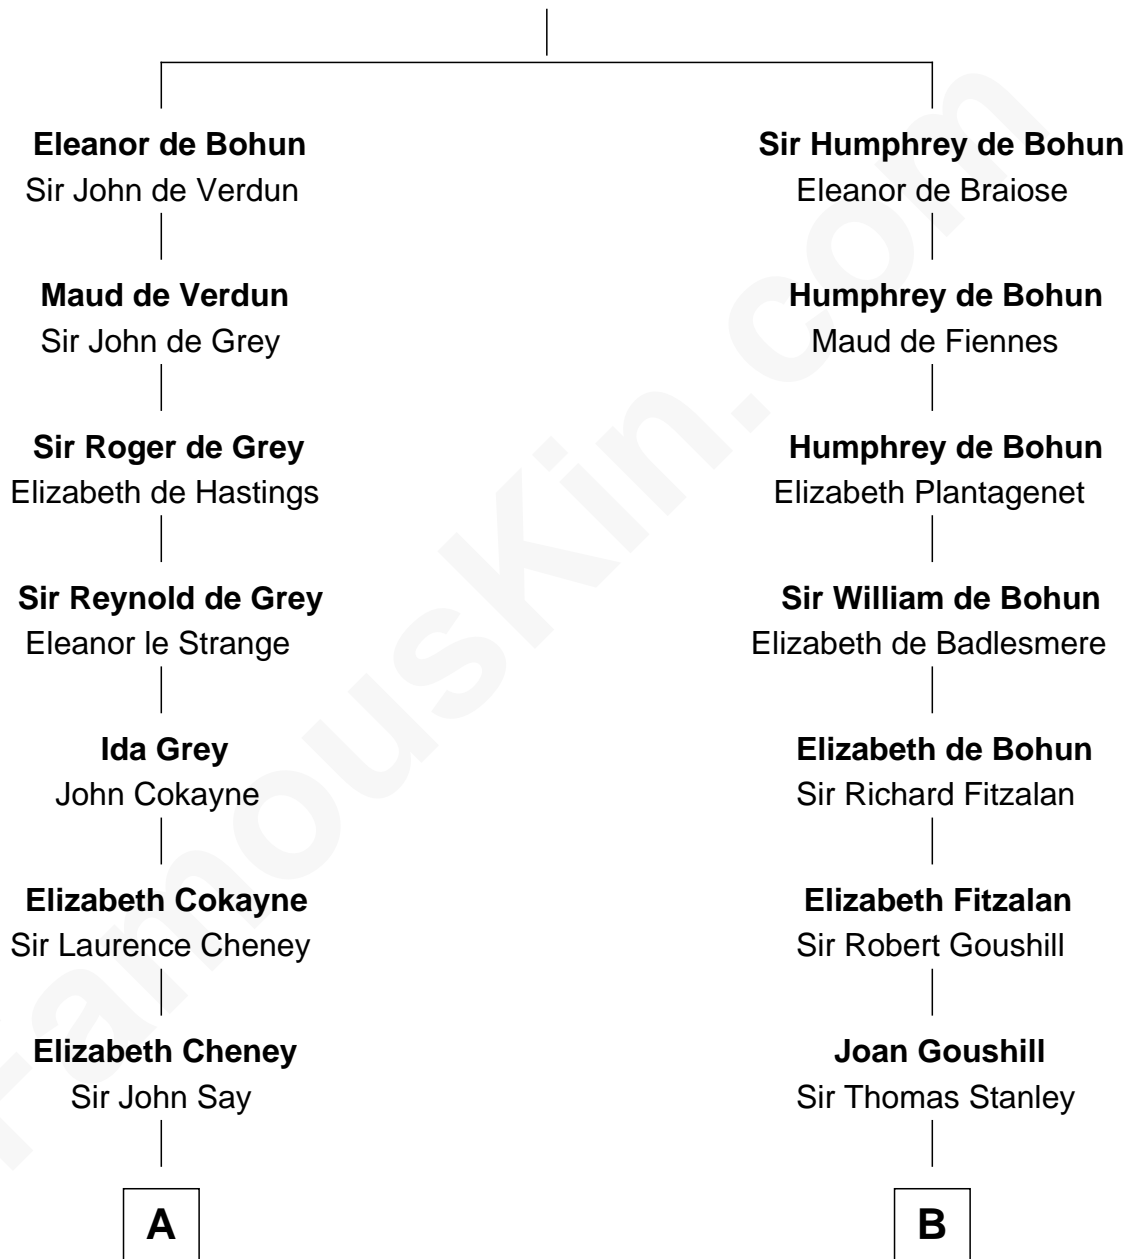

FamousKin.com

Relationship Chart of

Caesar Rodney

Signer of the Declaration of Independence

15th cousin 1 time removed of

Richard Henry Lee

Signer of the Declaration of Independence

Sir Humphrey de Bohun

Maud of Eu

A

Anne Say
Sir Henry Wentworth

Margery Wentworth
Sir John Seymour

Sir Henry Seymour
Barbara Morgan

Jane Seymour
Sir John Rodney

William Rodney
Alice Caesar

William Rodney
Rachel - - - - -

Capt. William Rodney
Sarah Jones

Caesar Rodney
Elizabeth Crawford

Caesar Rodney

Signer of Declaration of Independence

B

Katherine Stanley
Sir John Savage

Dulcia Savage
Sir Henry Bold

Maud Bold
Thomas Gerard