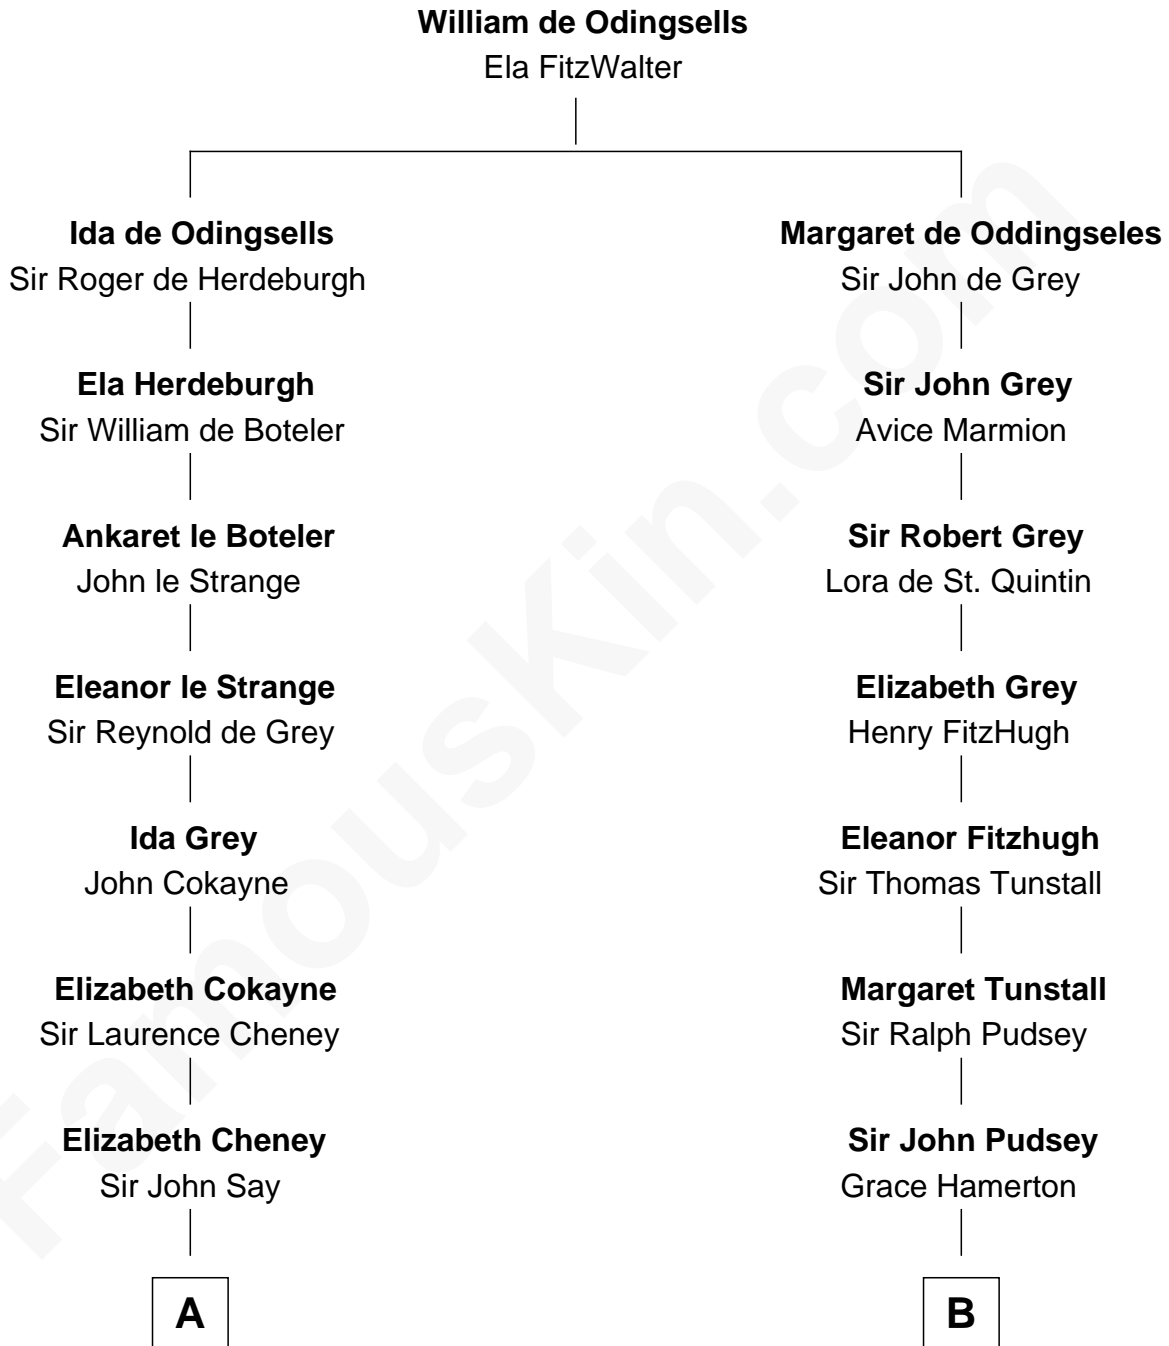

FamousKin.com

Relationship Chart of

Caesar Rodney

Signer of the Declaration of Independence

15th cousin 2 times removed of

Richard Henry Lee

Signer of the Declaration of Independence

A

Anne Say
Sir Henry Wentworth

Margery Wentworth
Sir John Seymour

Sir Henry Seymour
Barbara Morgan

Jane Seymour
Sir John Rodney

William Rodney
Alice Caesar

William Rodney
Rachel - - - - -

Capt. William Rodney
Sarah Jones