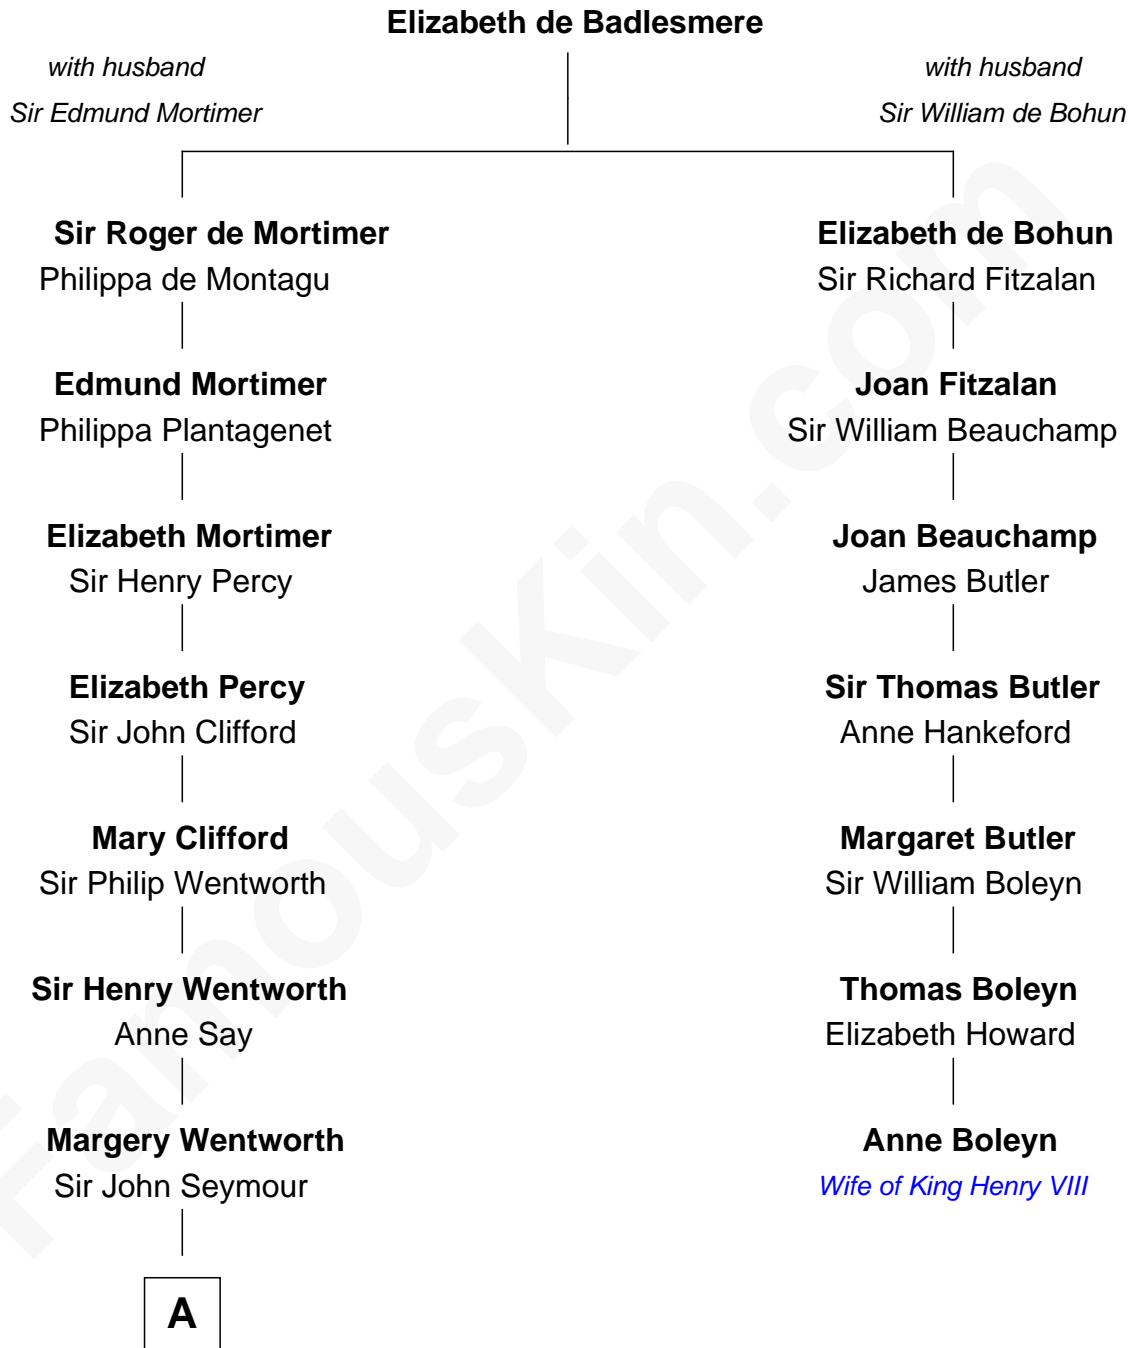

FamousKin.com

Relationship Chart of

Caesar Rodney

Signer of the Declaration of Independence

6th cousin 7 times removed of

Anne Boleyn

2nd Wife of King Henry VIII

A

Sir Henry Seymour

Barbara Morgan

Jane Seymour

Sir John Rodney

William Rodney

Alice Caesar

William Rodney

Rachel -----