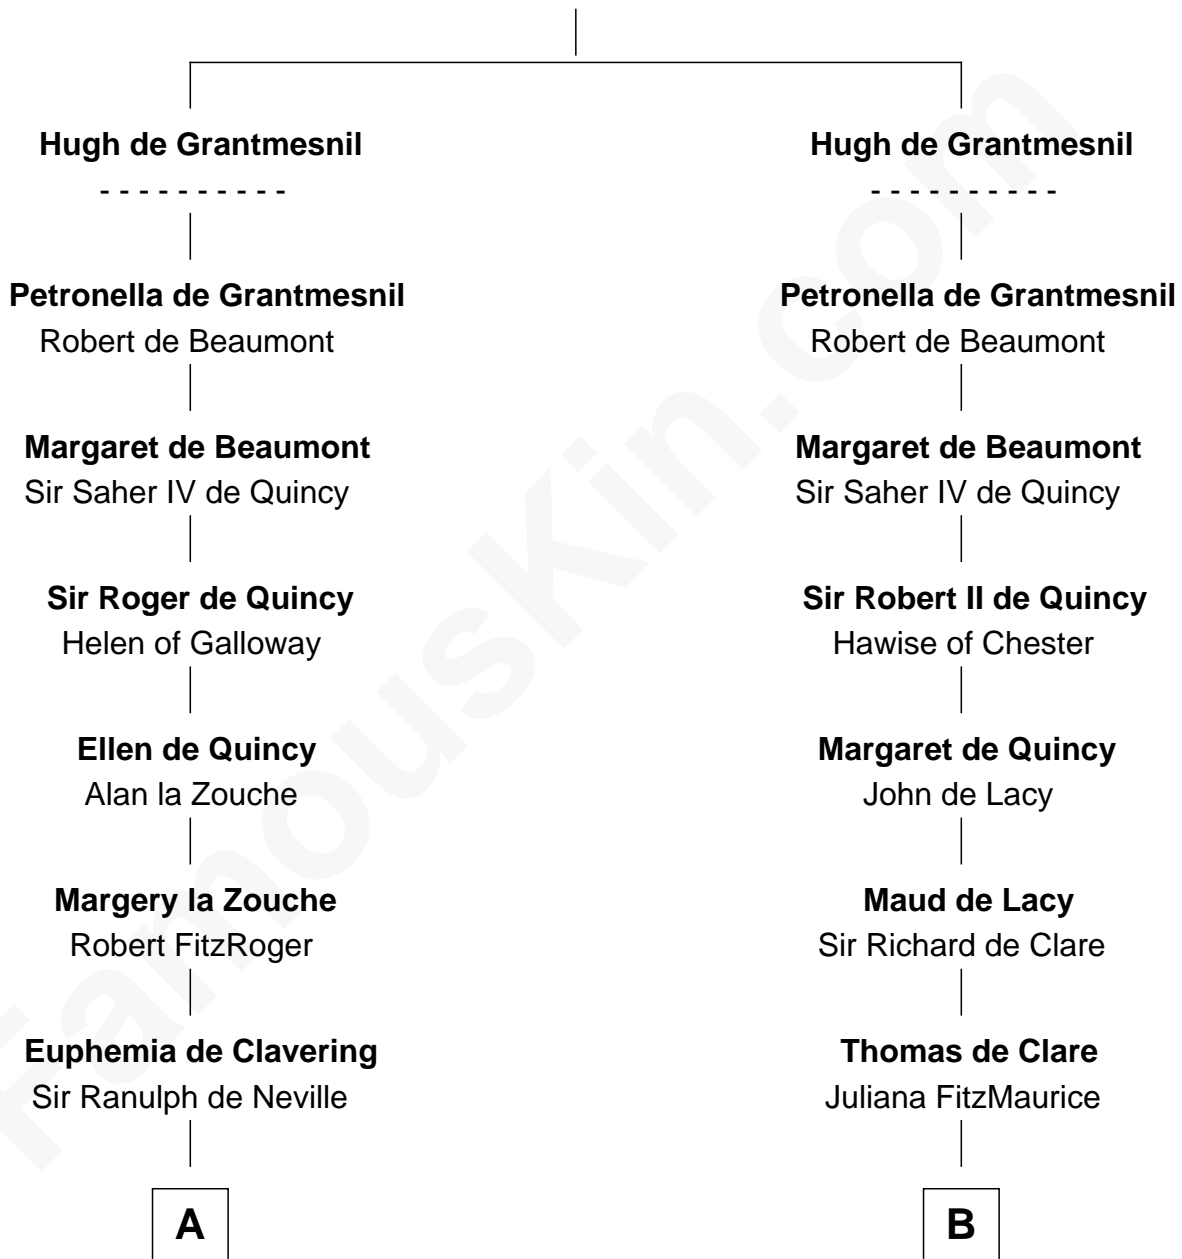

## Relationship Chart of

### Caesar Rodney

*Signer of the Declaration of Independence*

15th cousin 5 times removed of

### Anne Boleyn

*2nd Wife of King Henry VIII*

**Ivo de Grantmesnil**

Filia de Gant

**C**

**William Rodney**

Rachel -----

**Capt. William Rodney**