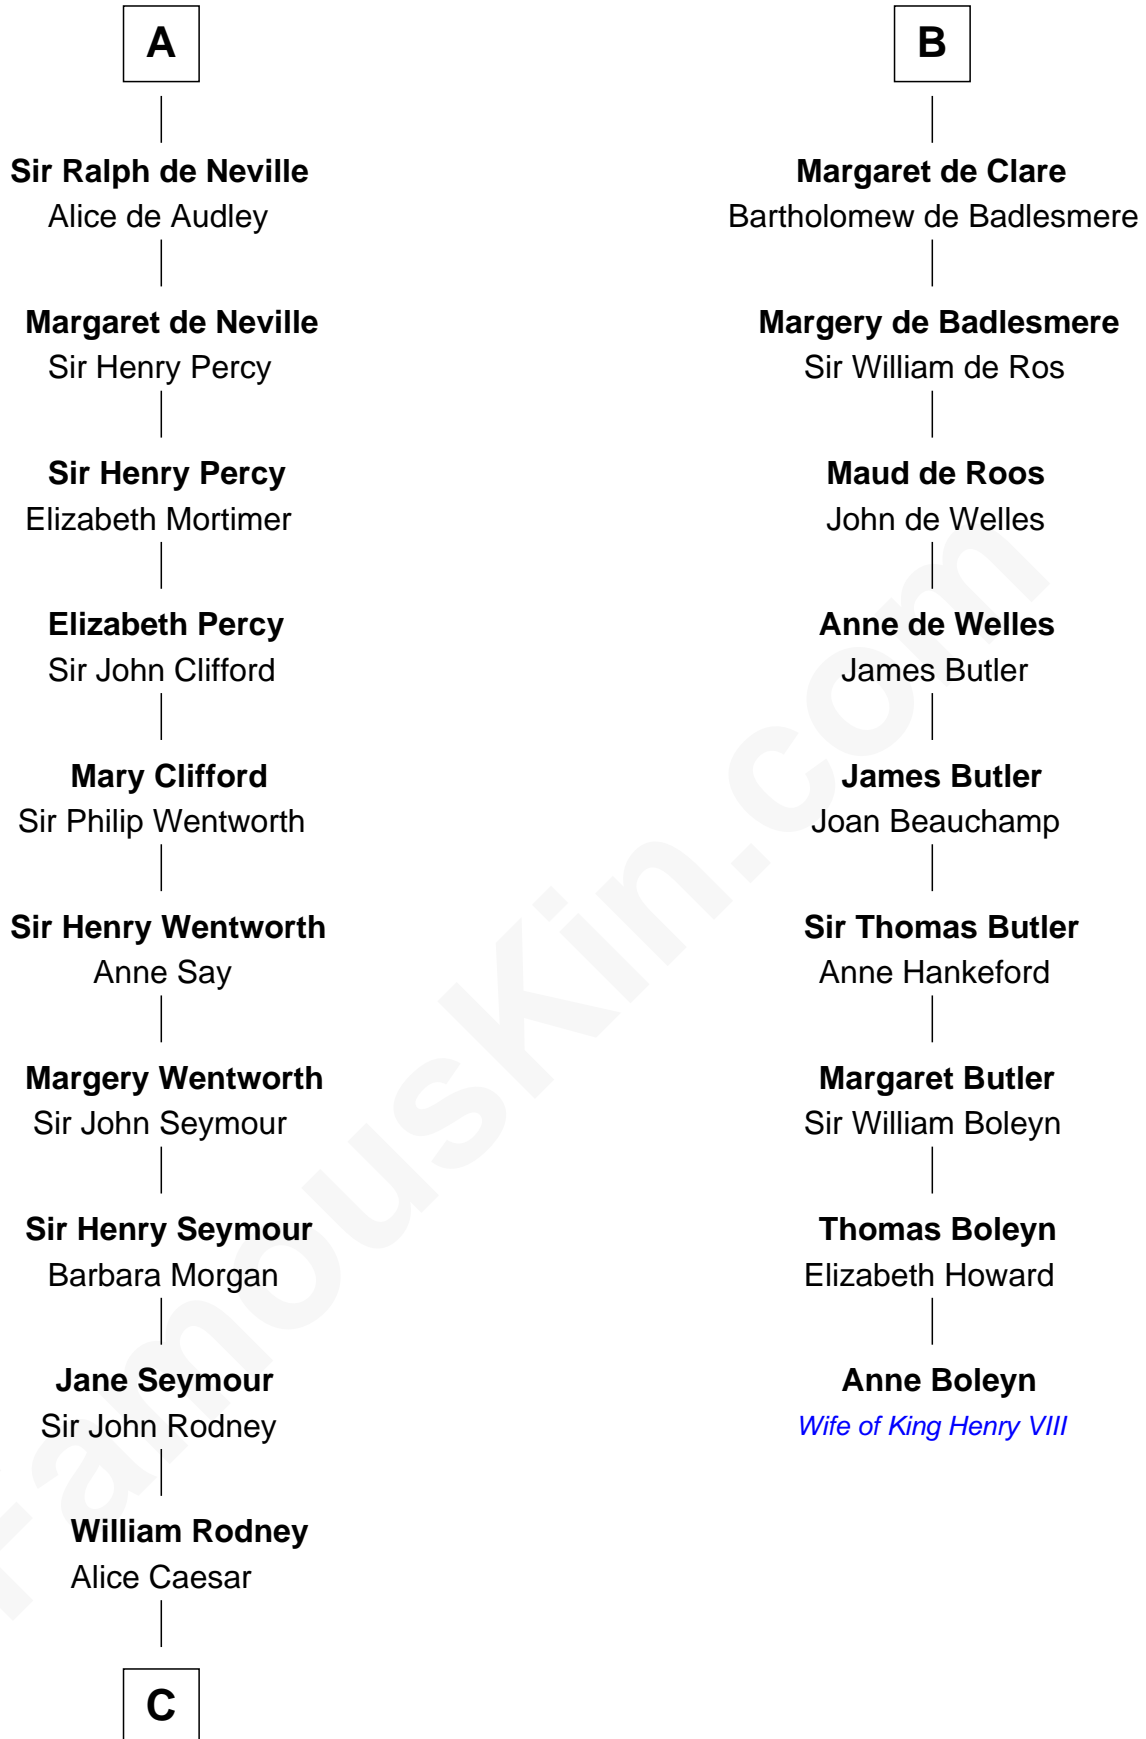

## Relationship Chart of

### Caesar Rodney

*Signer of the Declaration of Independence*

15th cousin 5 times removed of

### Anne Boleyn

*2nd Wife of King Henry VIII*

**Ivo de Grantmesnil**

Filia de Gant

**C**

**William Rodney**

Rachel -----

**Capt. William Rodney**

Sarah Jones

**Caesar Rodney**

Elizabeth Crawford

**Caesar Rodney**

*Signer of Declaration of Independence*

FamousKin.com