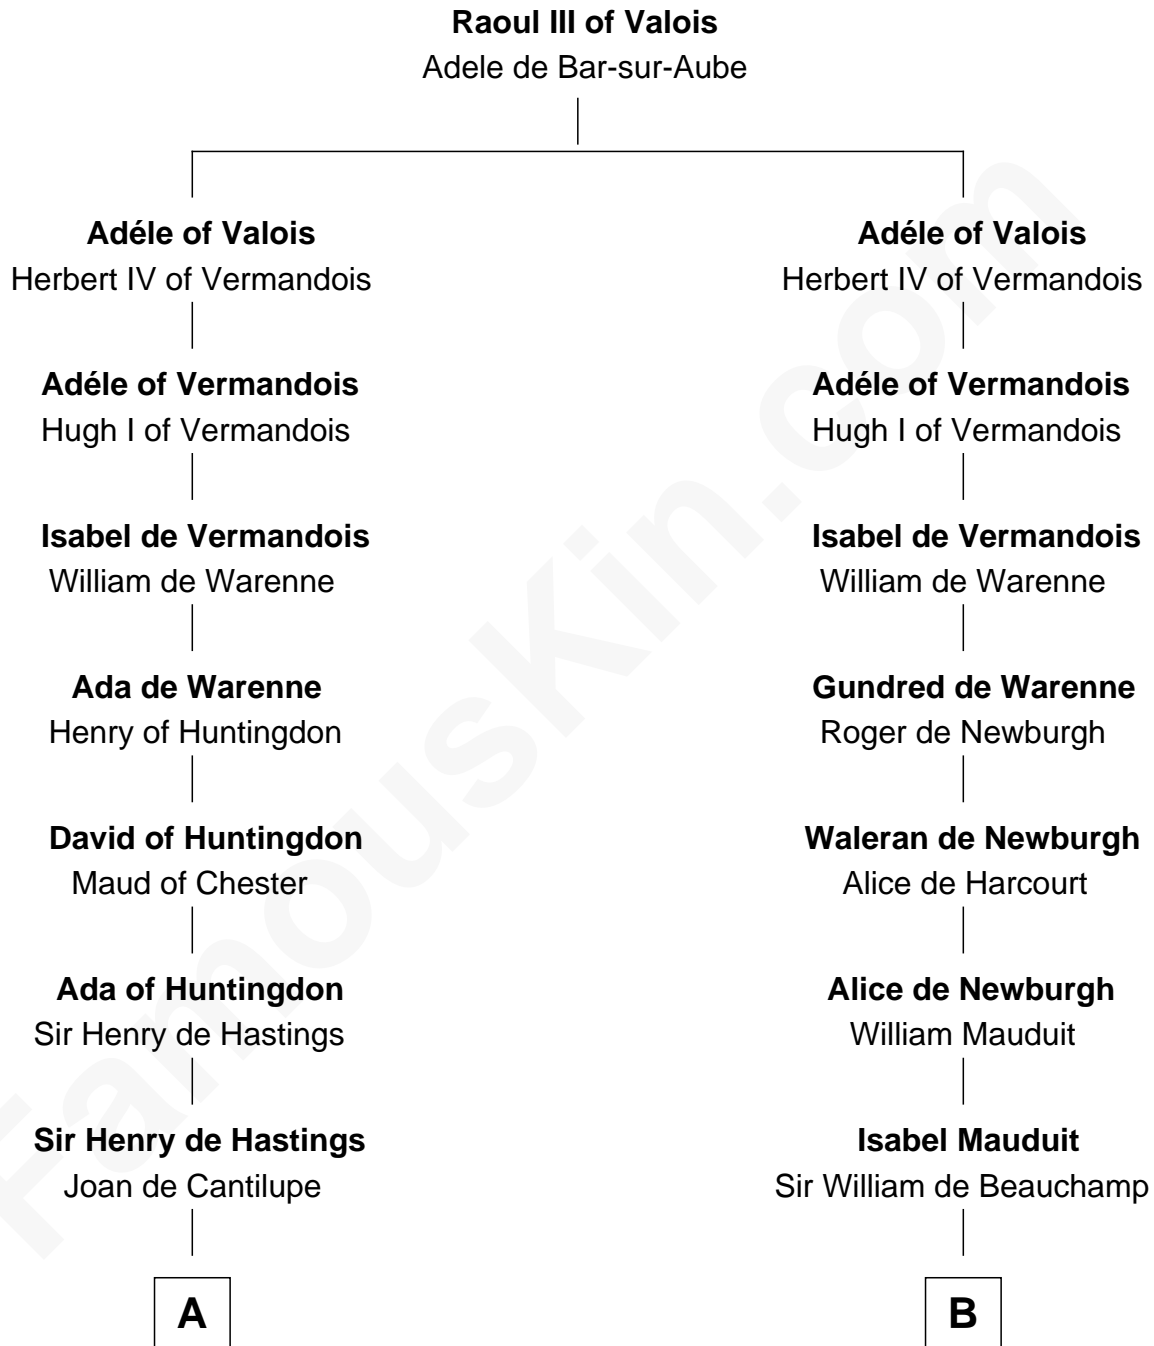

## Relationship Chart of

### Caesar Rodney

*Signer of the Declaration of Independence*

16th cousin 5 times removed of

### King Henry VIII

*King of England*

**C**

**William Rodney**

Alice Caesar

**William Rodney**

Rachel - - - - -

**Capt. William Rodney**