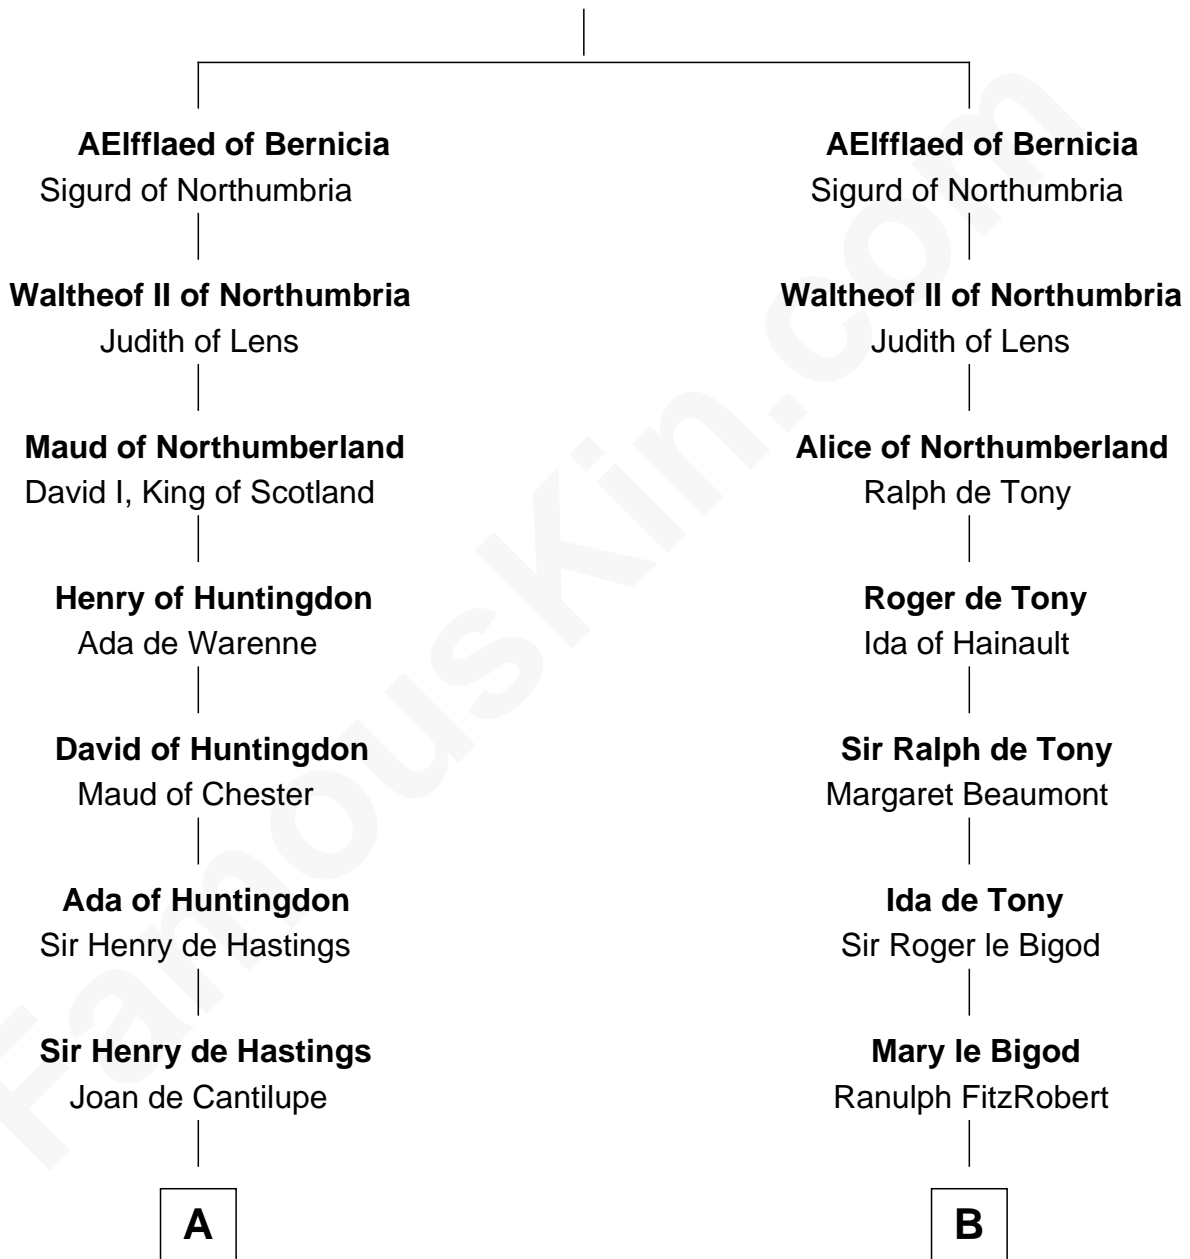

## Relationship Chart of

### Caesar Rodney

*Signer of the Declaration of Independence*

16th cousin 5 times removed of

**King Henry VIII**  
*King of England*

**Ealdred of Bernicia**

-----

**C**

**William Rodney**

Alice Caesar

**William Rodney**

Rachel - - - - -

**Capt. William Rodney**

Sarah Jones

**Caesar Rodney**

Elizabeth Crawford

**Caesar Rodney**