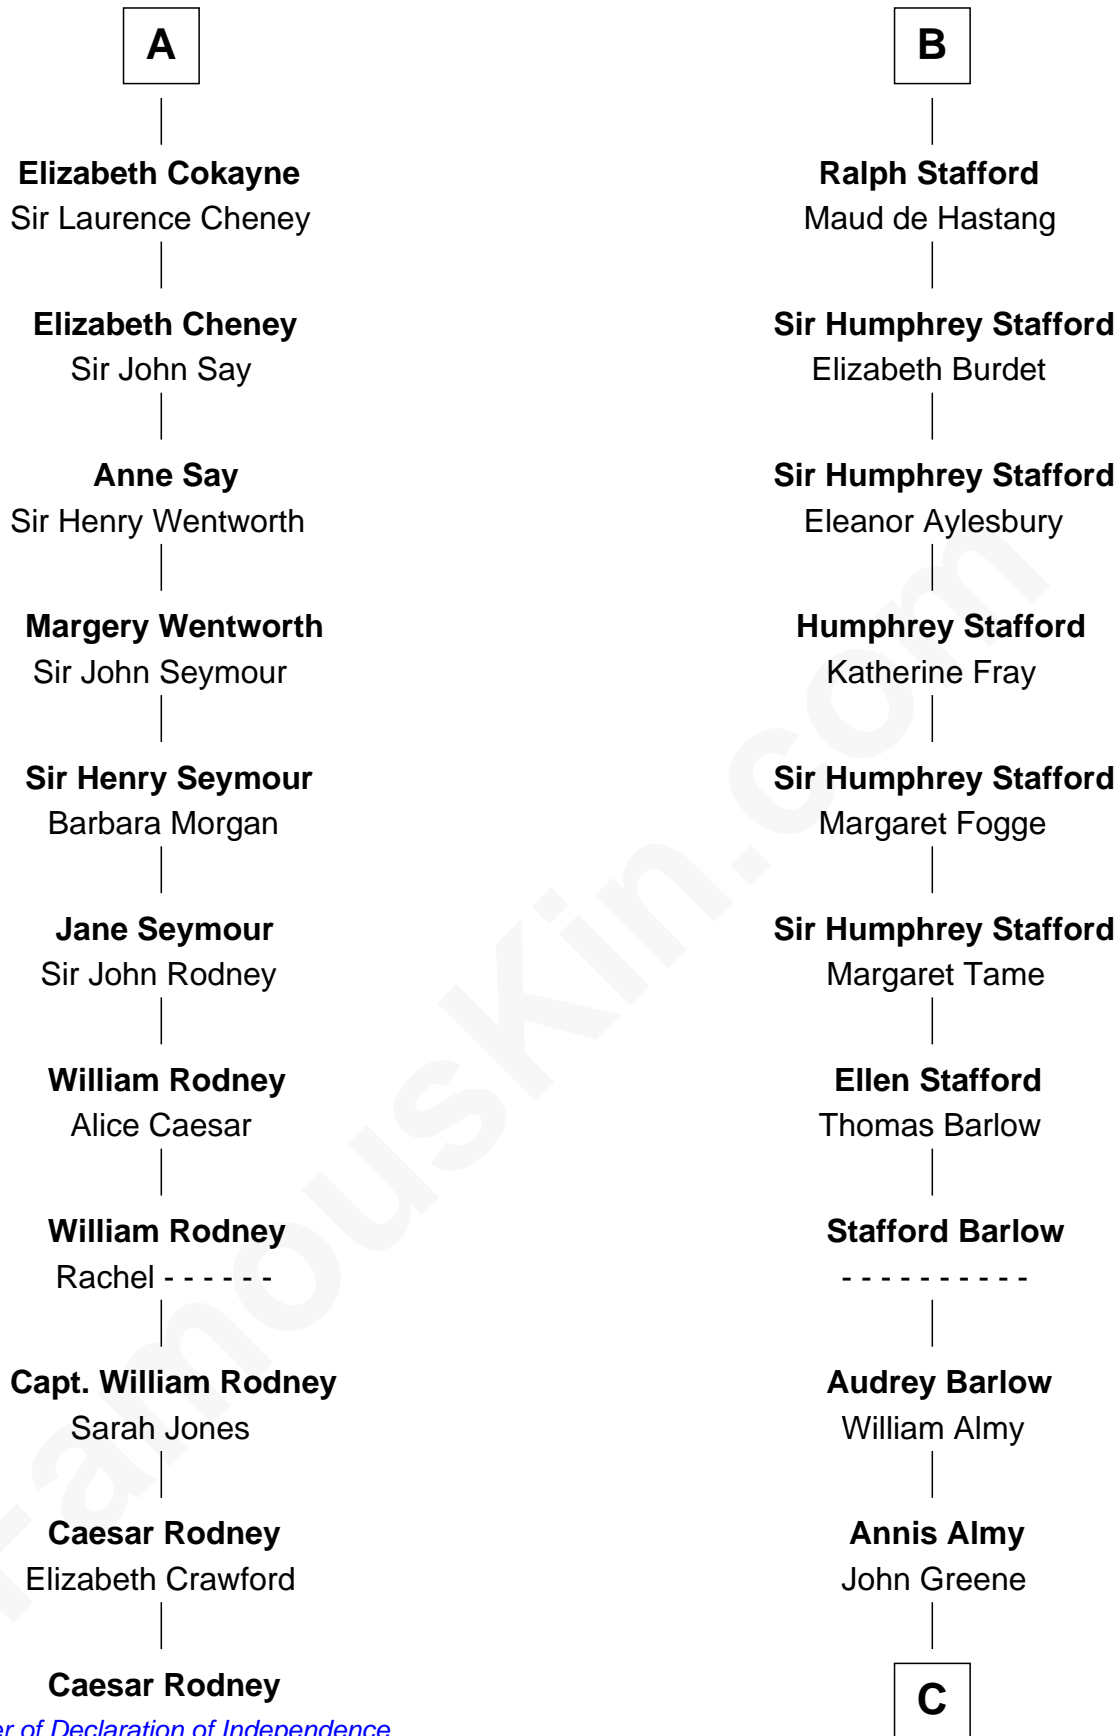

FamousKin.com

Relationship Chart of

Caesar Rodney

Signer of the Declaration of Independence

17th cousin 4 times removed of

Samuel Ward King

15th Governor of Rhode Island

Bertrade de Montfort

Hugh de Kevelioc

C

Samuel Greene

Mary Gorton

Samuel Greene

Sarah Coggeshall

Mercy Green

John Walton

Welthian Walton

William Borden King

Samuel Ward King

15th Governor of Rhode Island

FamousKin.com