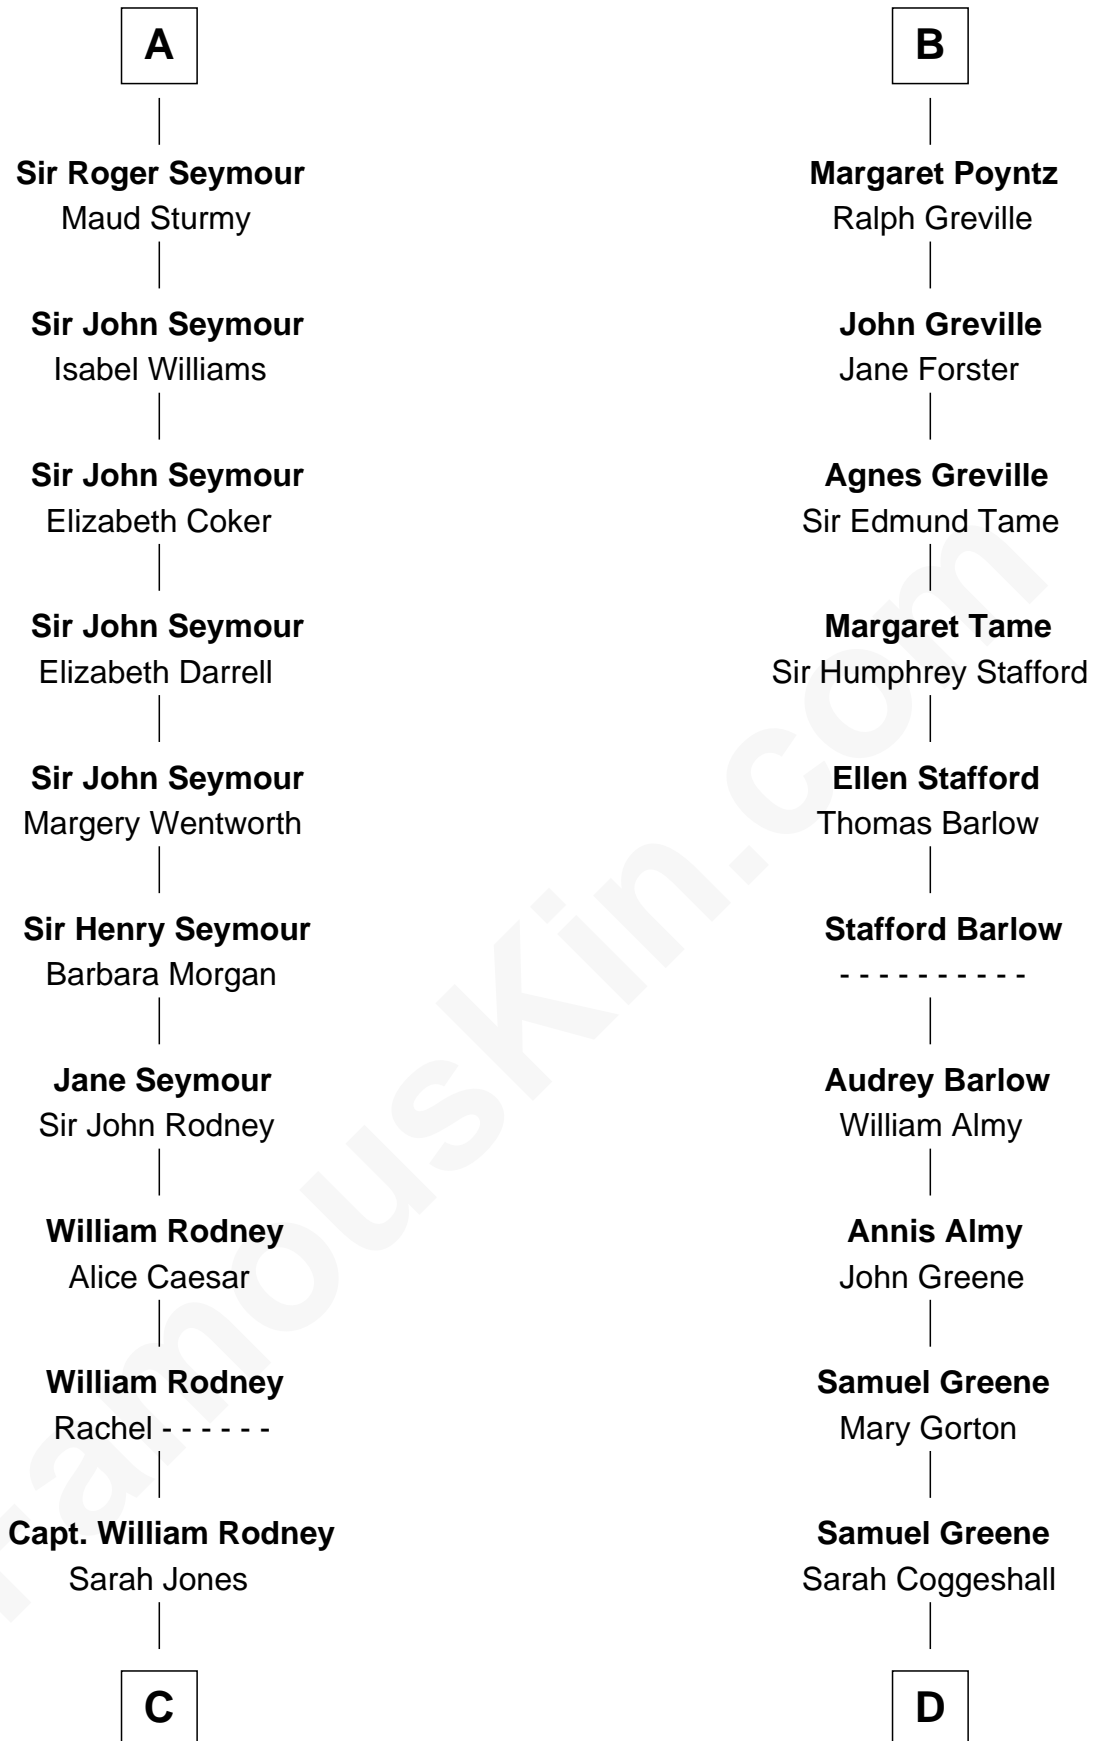

## Relationship Chart of

### Caesar Rodney

*Signer of the Declaration of Independence*

18th cousin 1 time removed of

### Samuel Ward King

*15th Governor of Rhode Island*

**William Malet**

-----

**C**

**Caesar Rodney**  
Elizabeth Crawford

**Caesar Rodney**  
*Signer of Declaration of Independence*

**D**

**Mercy Green**  
John Walton

**Welthian Walton**  
William Borden King

**Samuel Ward King**  
*15th Governor of Rhode Island*

FamousKin.com