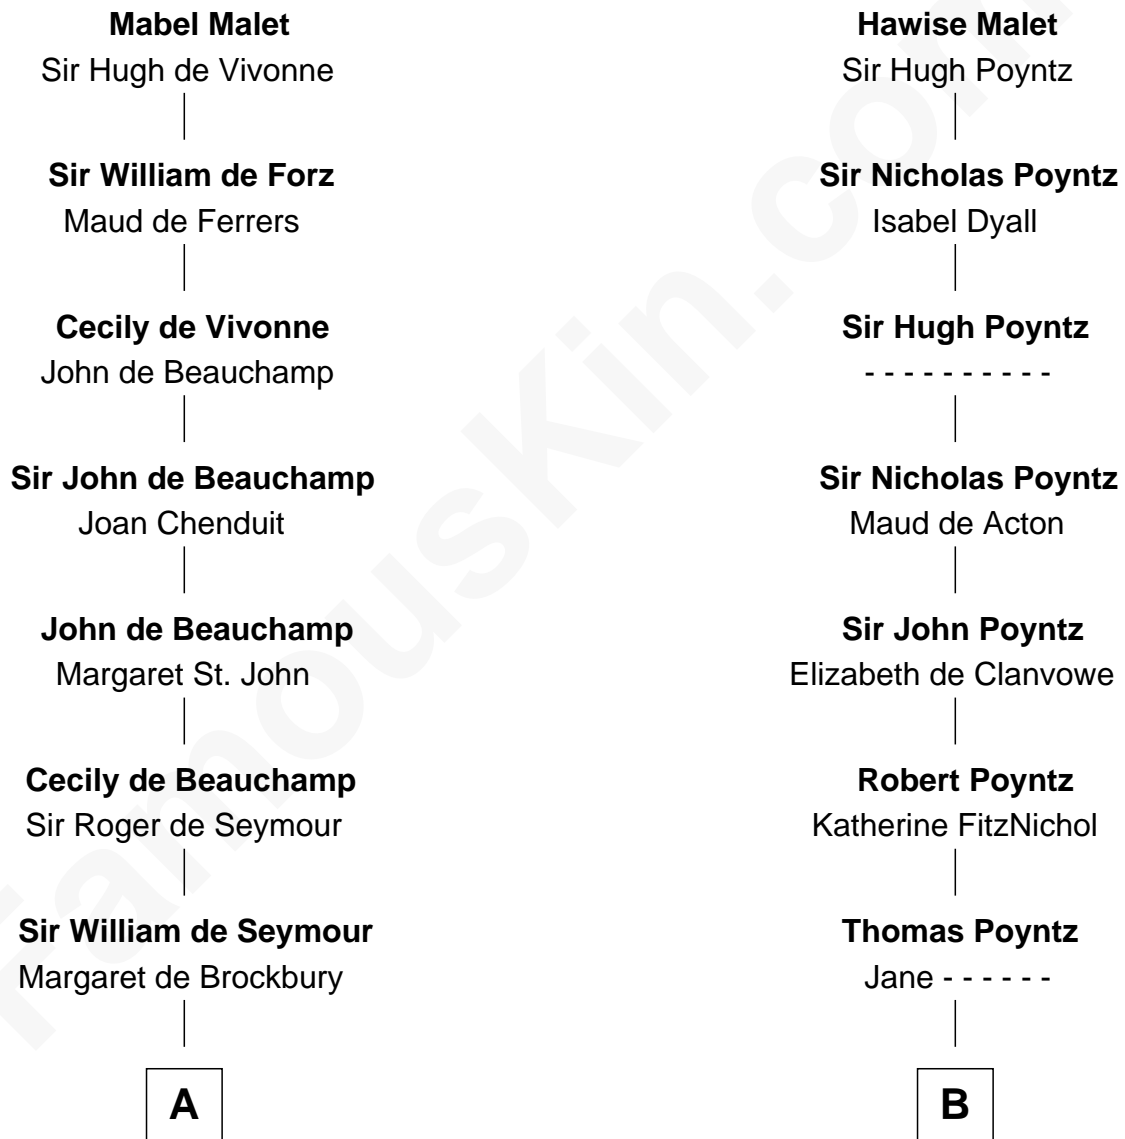

## Relationship Chart of

### Caesar Rodney

*Signer of the Declaration of Independence*

18th cousin 1 time removed of

### Samuel Ward King

*15th Governor of Rhode Island*

**William Malet**

-----

**C**

**Caesar Rodney**  
Elizabeth Crawford

**Caesar Rodney**  
*Signer of Declaration of Independence*

**D**

**Mercy Green**  
John Walton

**Welthian Walton**  
William Borden King

**Samuel Ward King**  
*15th Governor of Rhode Island*

FamousKin.com