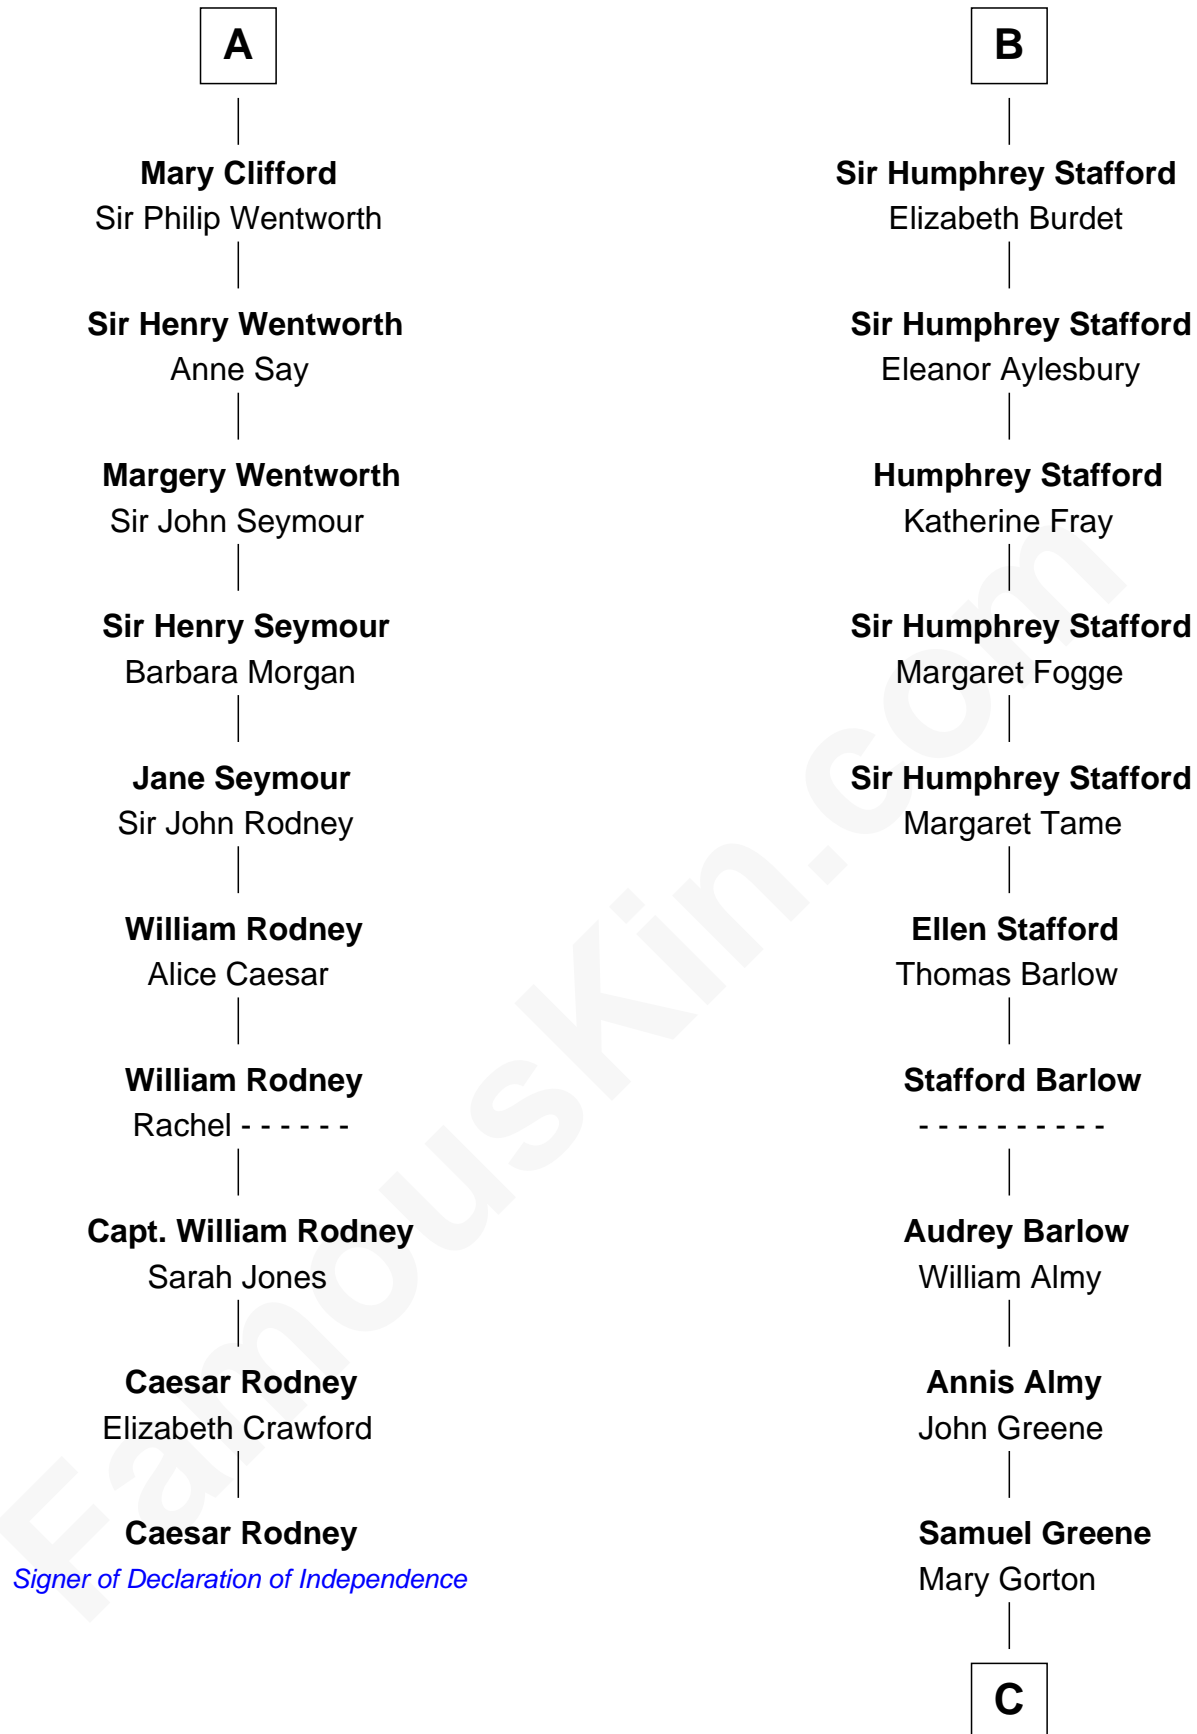

FamousKin.com

Relationship Chart of

Caesar Rodney

Signer of the Declaration of Independence

16th cousin 4 times removed of

Samuel Ward King

15th Governor of Rhode Island

C

Samuel Greene
Sarah Coggeshall

Mercy Green
John Walton

Welthian Walton
William Borden King

Samuel Ward King
15th Governor of Rhode Island

FamousKin.com