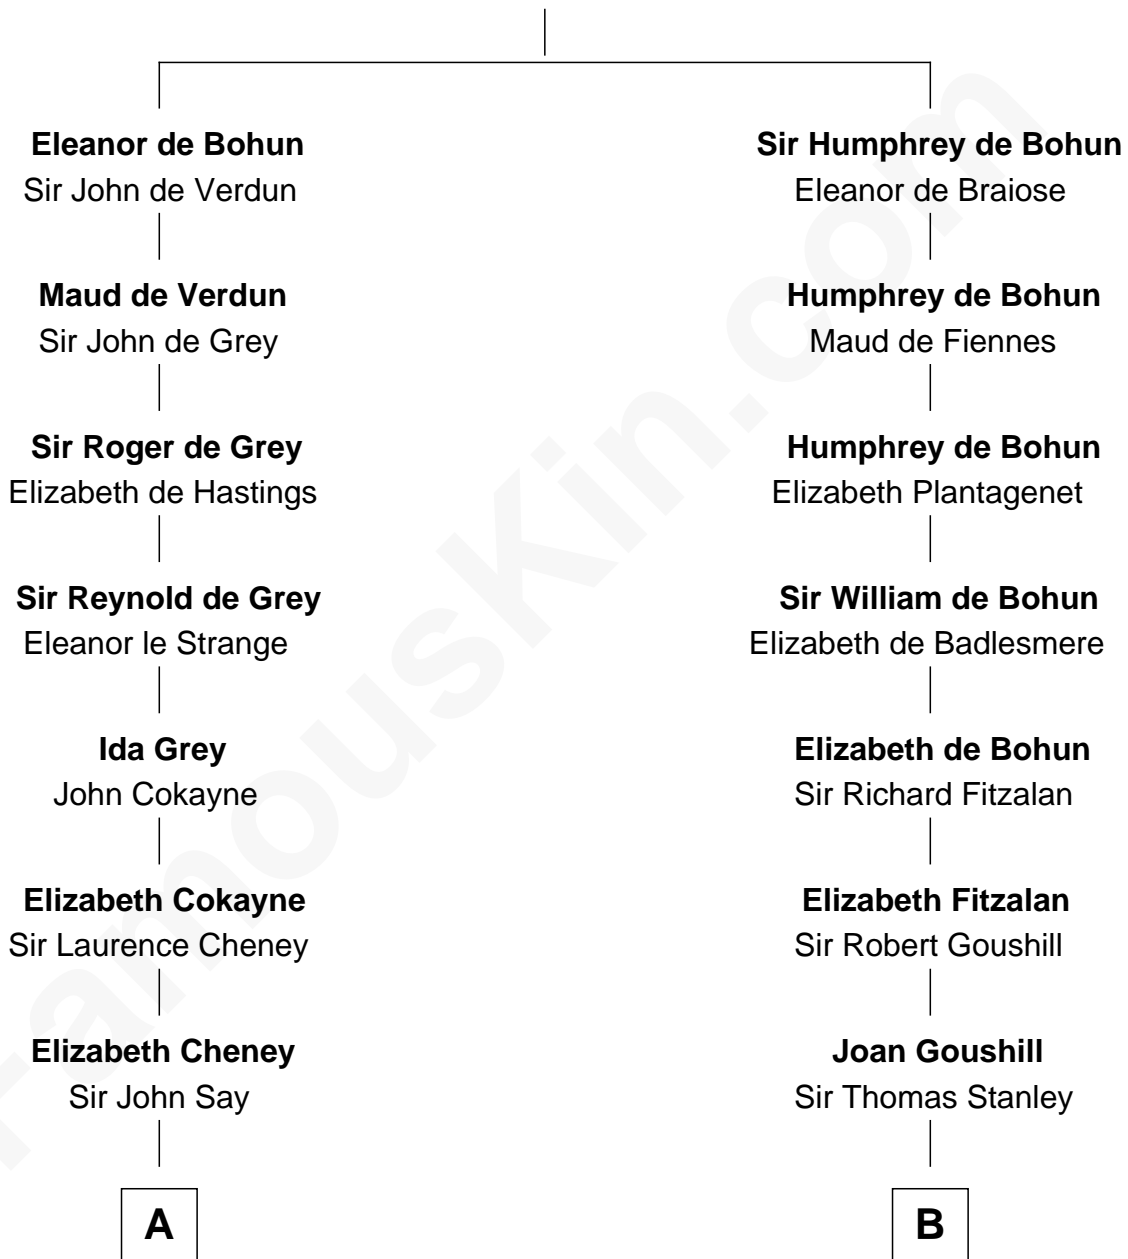

FamousKin.com

Relationship Chart of

Caesar Rodney

Signer of the Declaration of Independence

15th cousin 1 time removed of

Francis Lightfoot Lee

Signer of the Declaration of Independence

Sir Humphrey de Bohun

Maud of Eu

A

Anne Say
Sir Henry Wentworth

Margery Wentworth
Sir John Seymour

Sir Henry Seymour
Barbara Morgan

Jane Seymour
Sir John Rodney

William Rodney
Alice Caesar

William Rodney
Rachel - - - - -