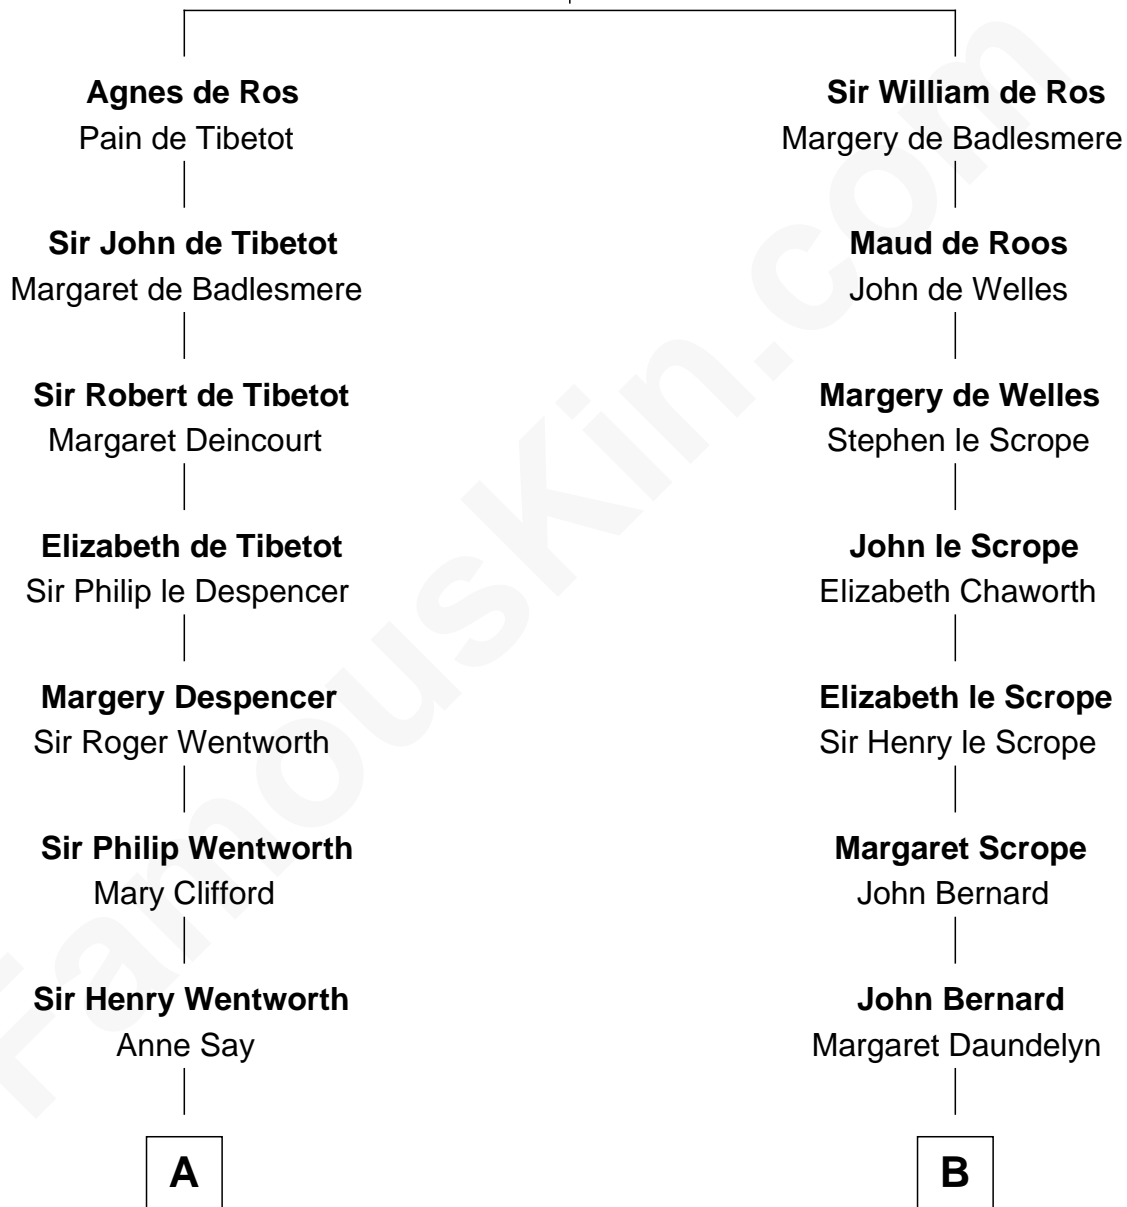

## Relationship Chart of

### Caesar Rodney

*Signer of the Declaration of Independence*

14th cousin of

### Francis Lightfoot Lee

*Signer of the Declaration of Independence*

**William de Ros**  
Maude de Vaux

**A**

**Margery Wentworth**

Sir John Seymour

**Sir Henry Seymour**

Barbara Morgan

**Jane Seymour**

Sir John Rodney

**William Rodney**

Alice Caesar

**William Rodney**

Rachel - - - - -

**Capt. William Rodney**

Sarah Jones