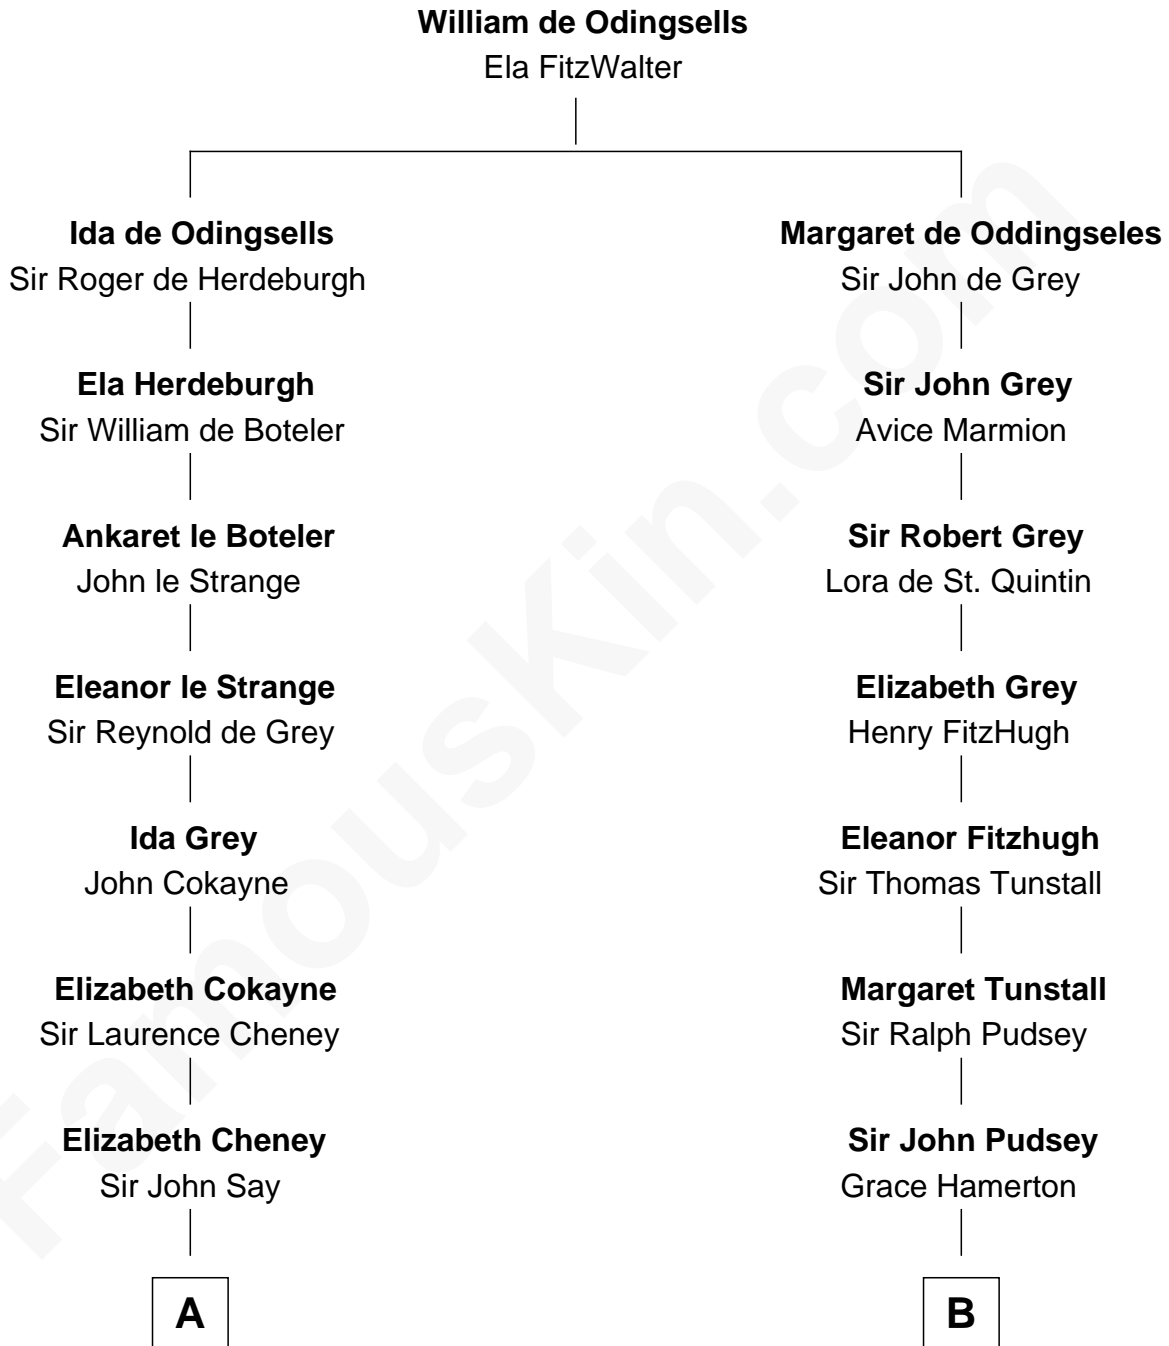

FamousKin.com

Relationship Chart of

Caesar Rodney

Signer of the Declaration of Independence

15th cousin 2 times removed of

Francis Lightfoot Lee

Signer of the Declaration of Independence

A

Anne Say
Sir Henry Wentworth

Margery Wentworth
Sir John Seymour

Sir Henry Seymour
Barbara Morgan

Jane Seymour
Sir John Rodney

William Rodney
Alice Caesar

William Rodney
Rachel - - - - -

Capt. William Rodney
Sarah Jones