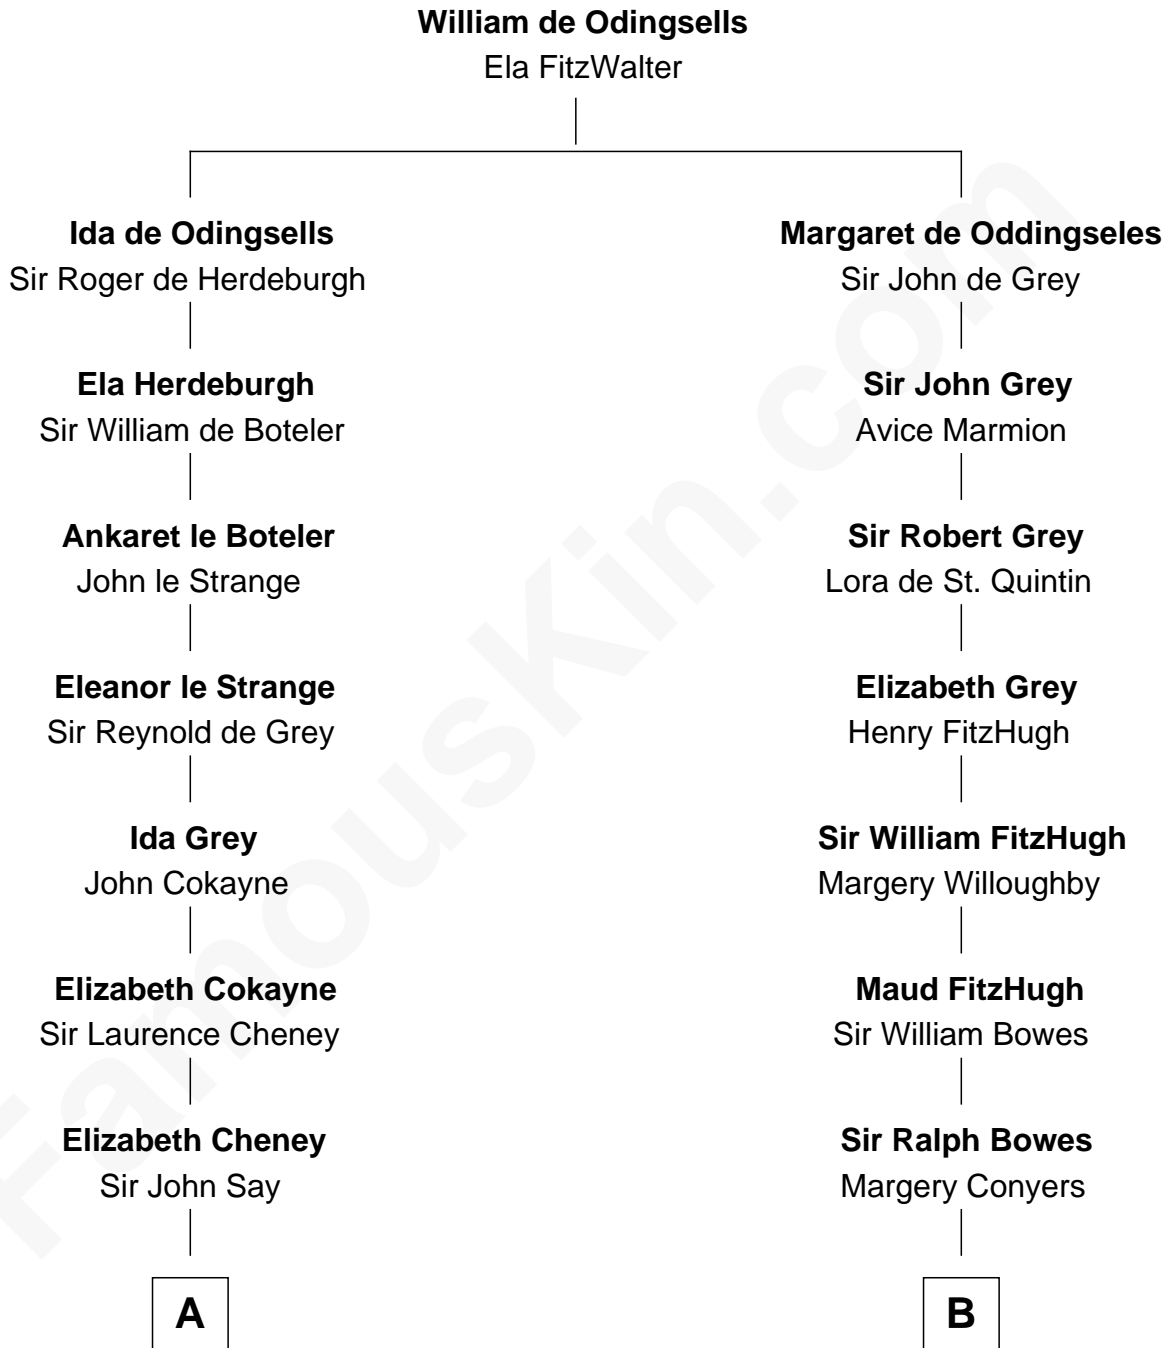

## Relationship Chart of

### Caesar Rodney

*Signer of the Declaration of Independence*

15th cousin 5 times removed of

**Benedict Cumberbatch**

*Movie, Television and Stage Actor*

C

**Henry Alfred Cumberbatch**

Hélène Gertrude Rees

**Henry Carlton Cumberbatch**

Pauline Ellen Laing Congdon

**Timothy Carlton Congdon Cumberbatch**

Wanda Ventham

**Benedict Cumberbatch**

*Movie, Television and Stage Actor*