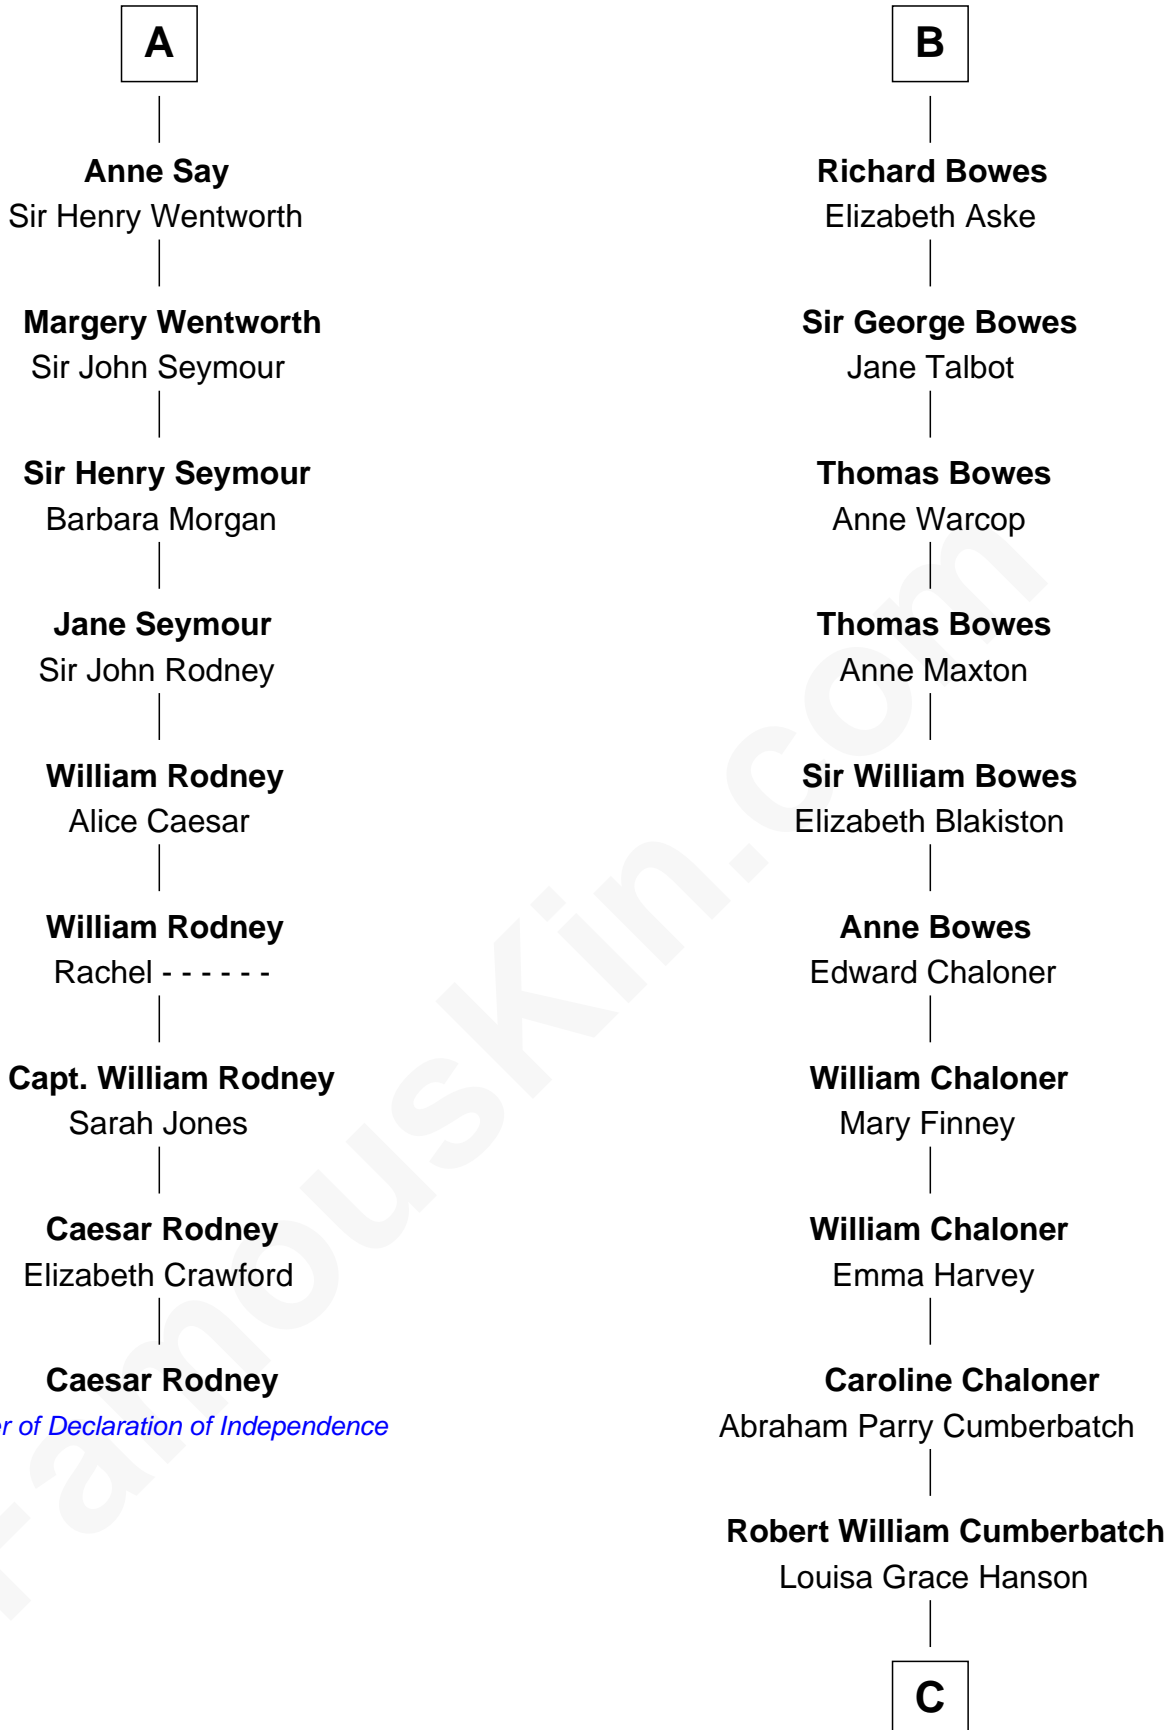

## Relationship Chart of

### Caesar Rodney

*Signer of the Declaration of Independence*

15th cousin 5 times removed of

**Benedict Cumberbatch**

*Movie, Television and Stage Actor*

C

**Henry Alfred Cumberbatch**

Hélène Gertrude Rees