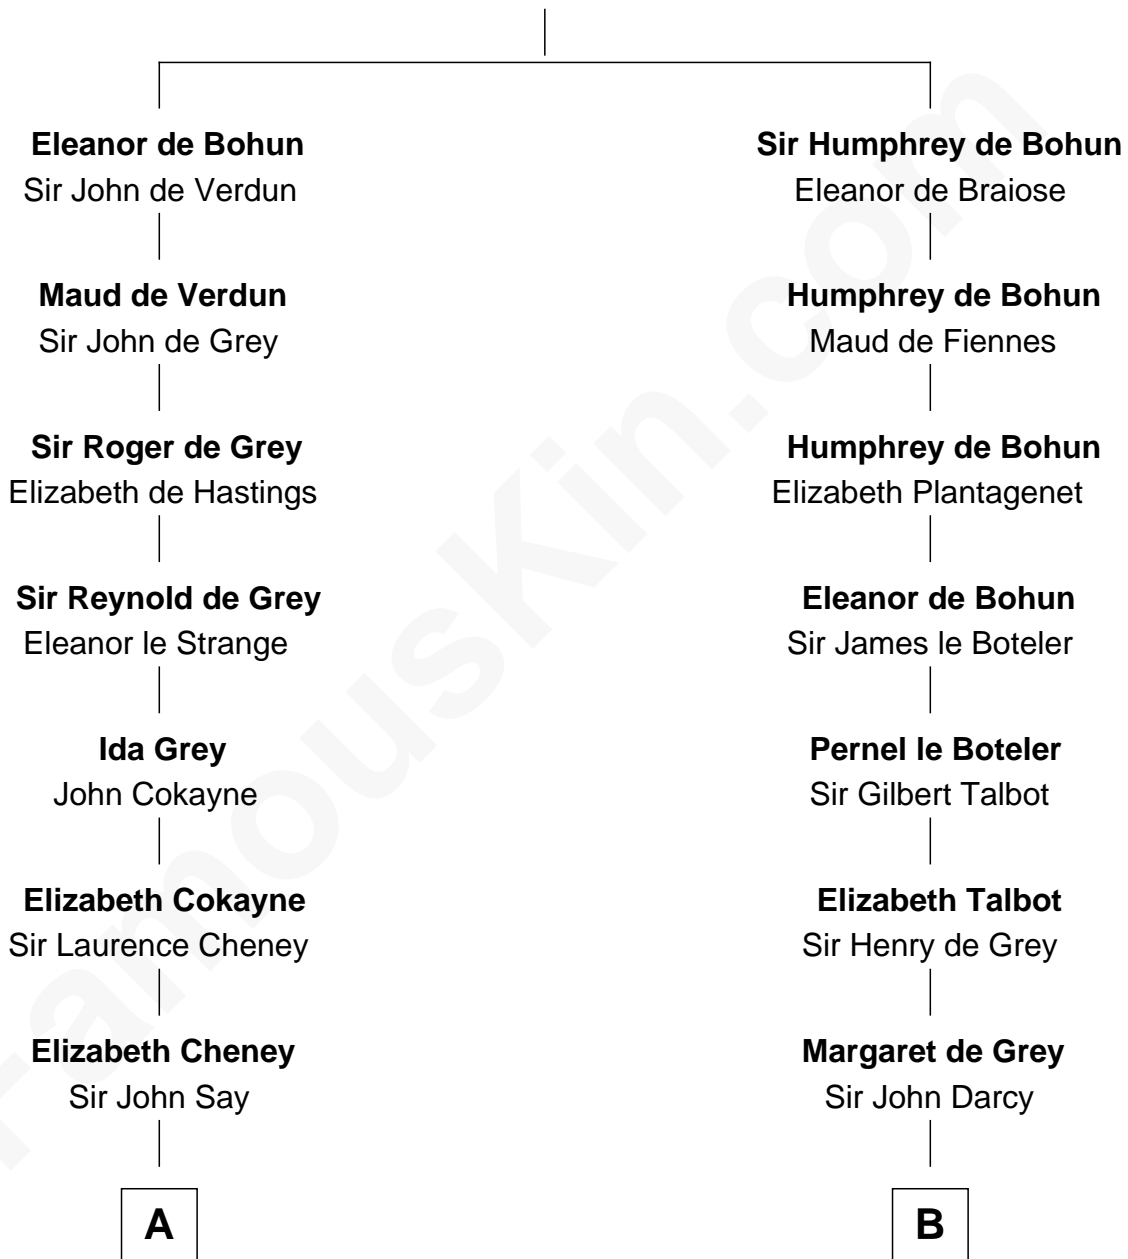

## Relationship Chart of

### Caesar Rodney

*Signer of the Declaration of Independence*

15th cousin 6 times removed of

### Sir Arthur Conan Doyle

*Author, "Sherlock Holmes"*

**Sir Humphrey de Bohun**

Maud of Eu

**C**

—  
**Mary Percy**

Rev. Dr. Richard Pack

—  
**William Pack**