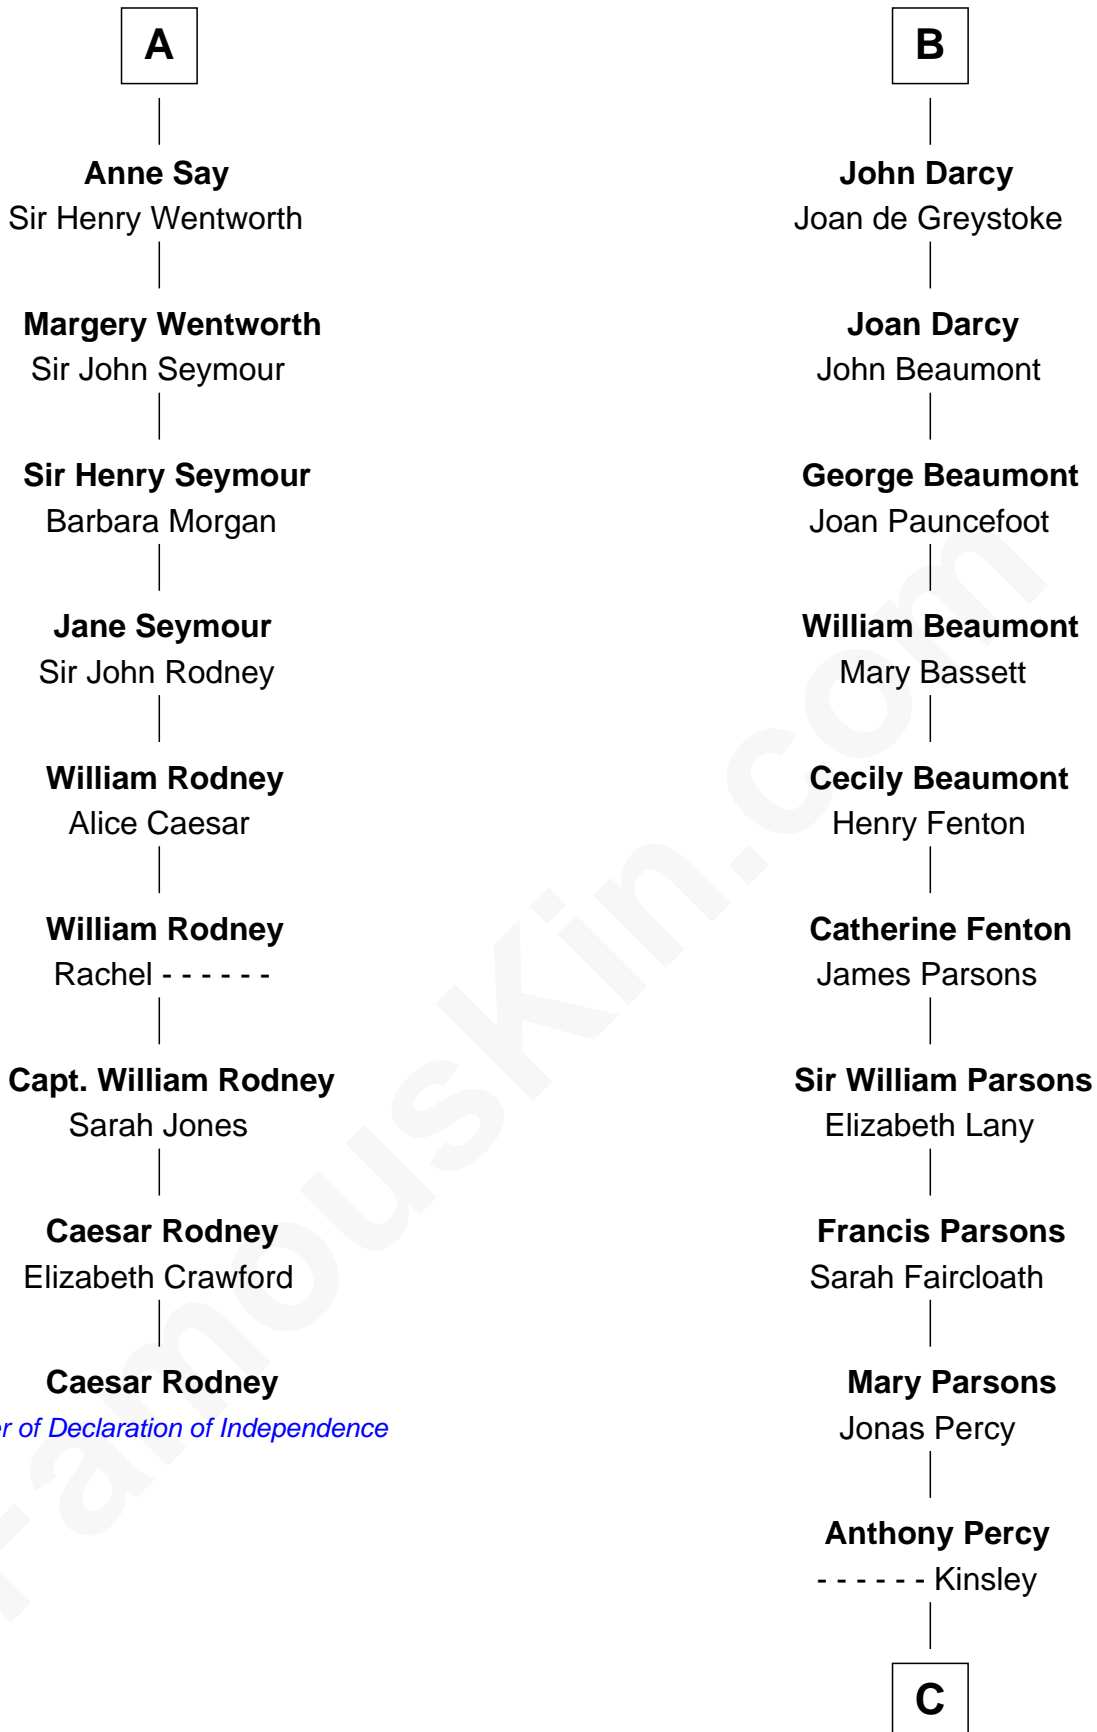

### Caesar Rodney

*Signer of the Declaration of Independence*

15th cousin 6 times removed of

### Sir Arthur Conan Doyle

*Author, "Sherlock Holmes"*

**Sir Humphrey de Bohun**

Maud of Eu

**C**

—  
**Mary Percy**

Rev. Dr. Richard Pack

—  
**William Pack**