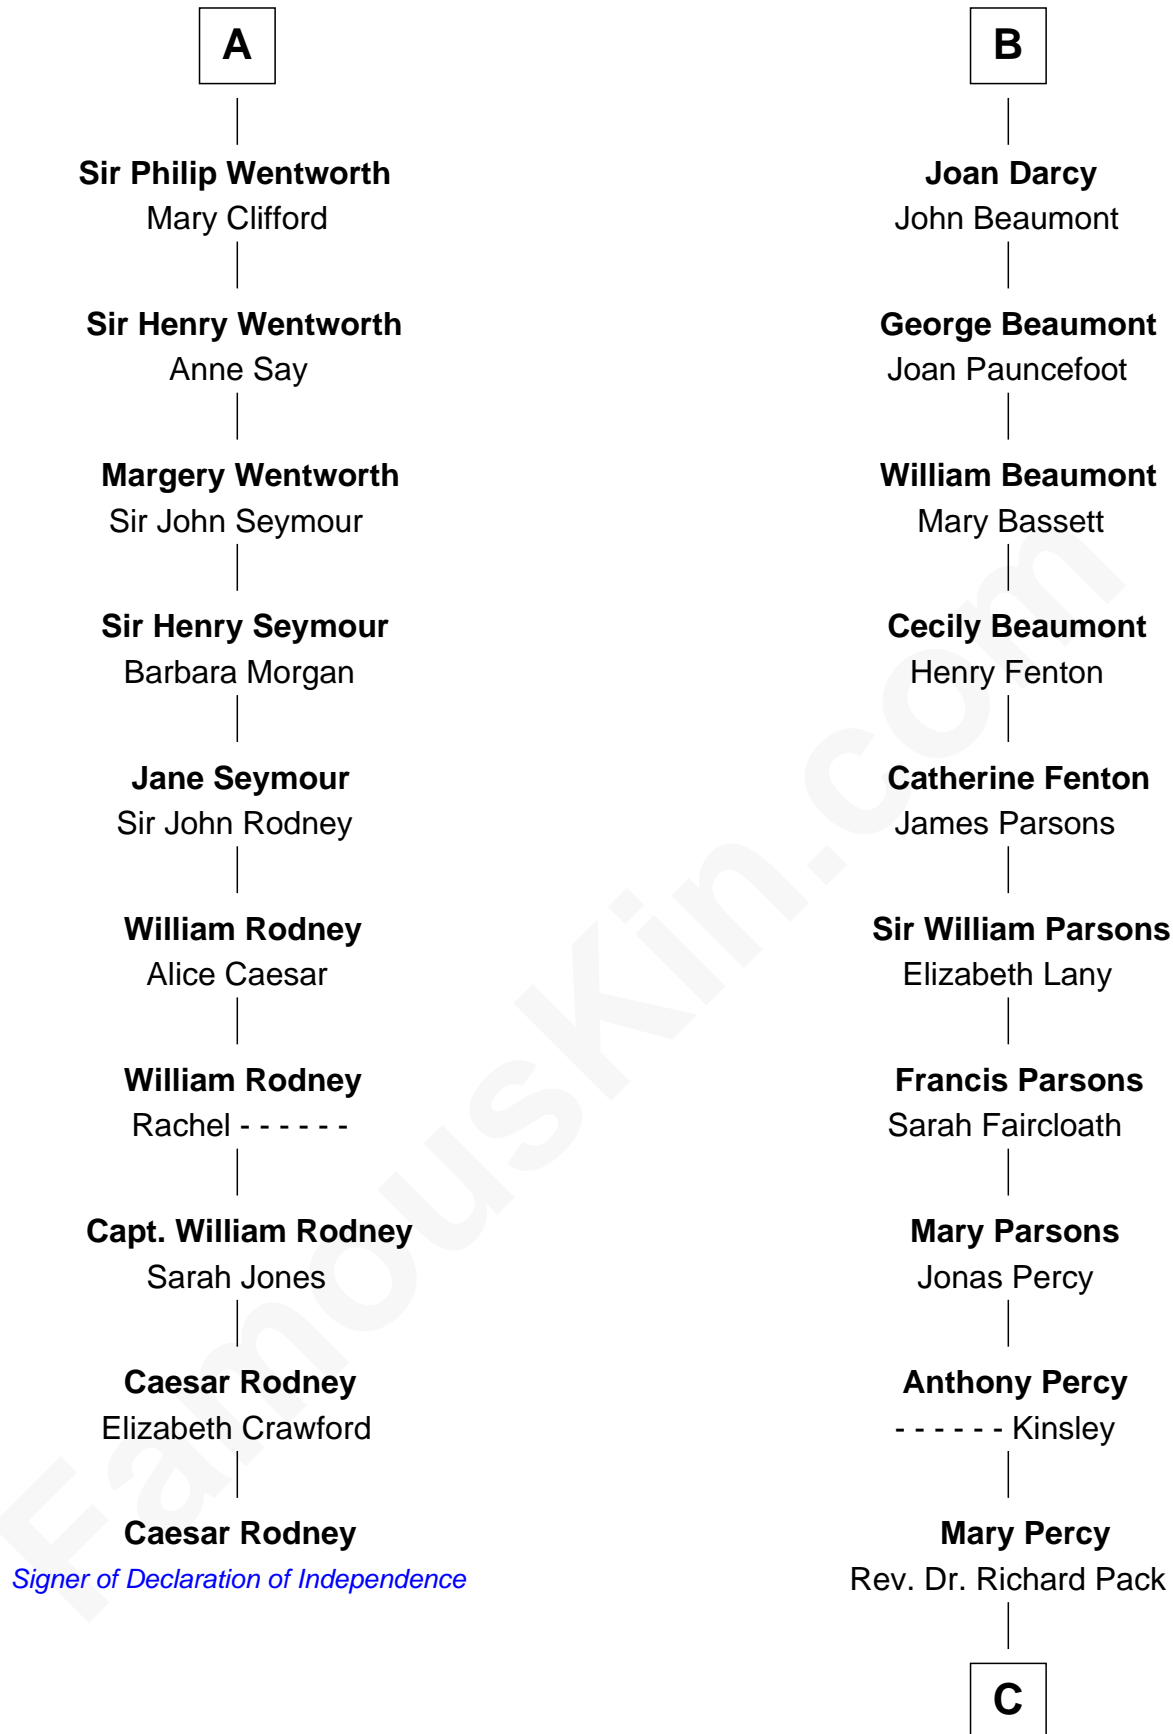

## Relationship Chart of

### Caesar Rodney

*Signer of the Declaration of Independence*

16th cousin 4 times removed of

### Sir Arthur Conan Doyle

*Author, "Sherlock Holmes"*

**Sir John FitzGeoffrey**

Isabel le Bigod

**C**

**William Pack**  
Catherine Scott

**Catherine Pack**  
William Foley

**Mary Josephine Elizabeth Foley**  
Charles Altamont Doyle

**Sir Arthur Conan Doyle**  
*Author, "Sherlock Holmes"*