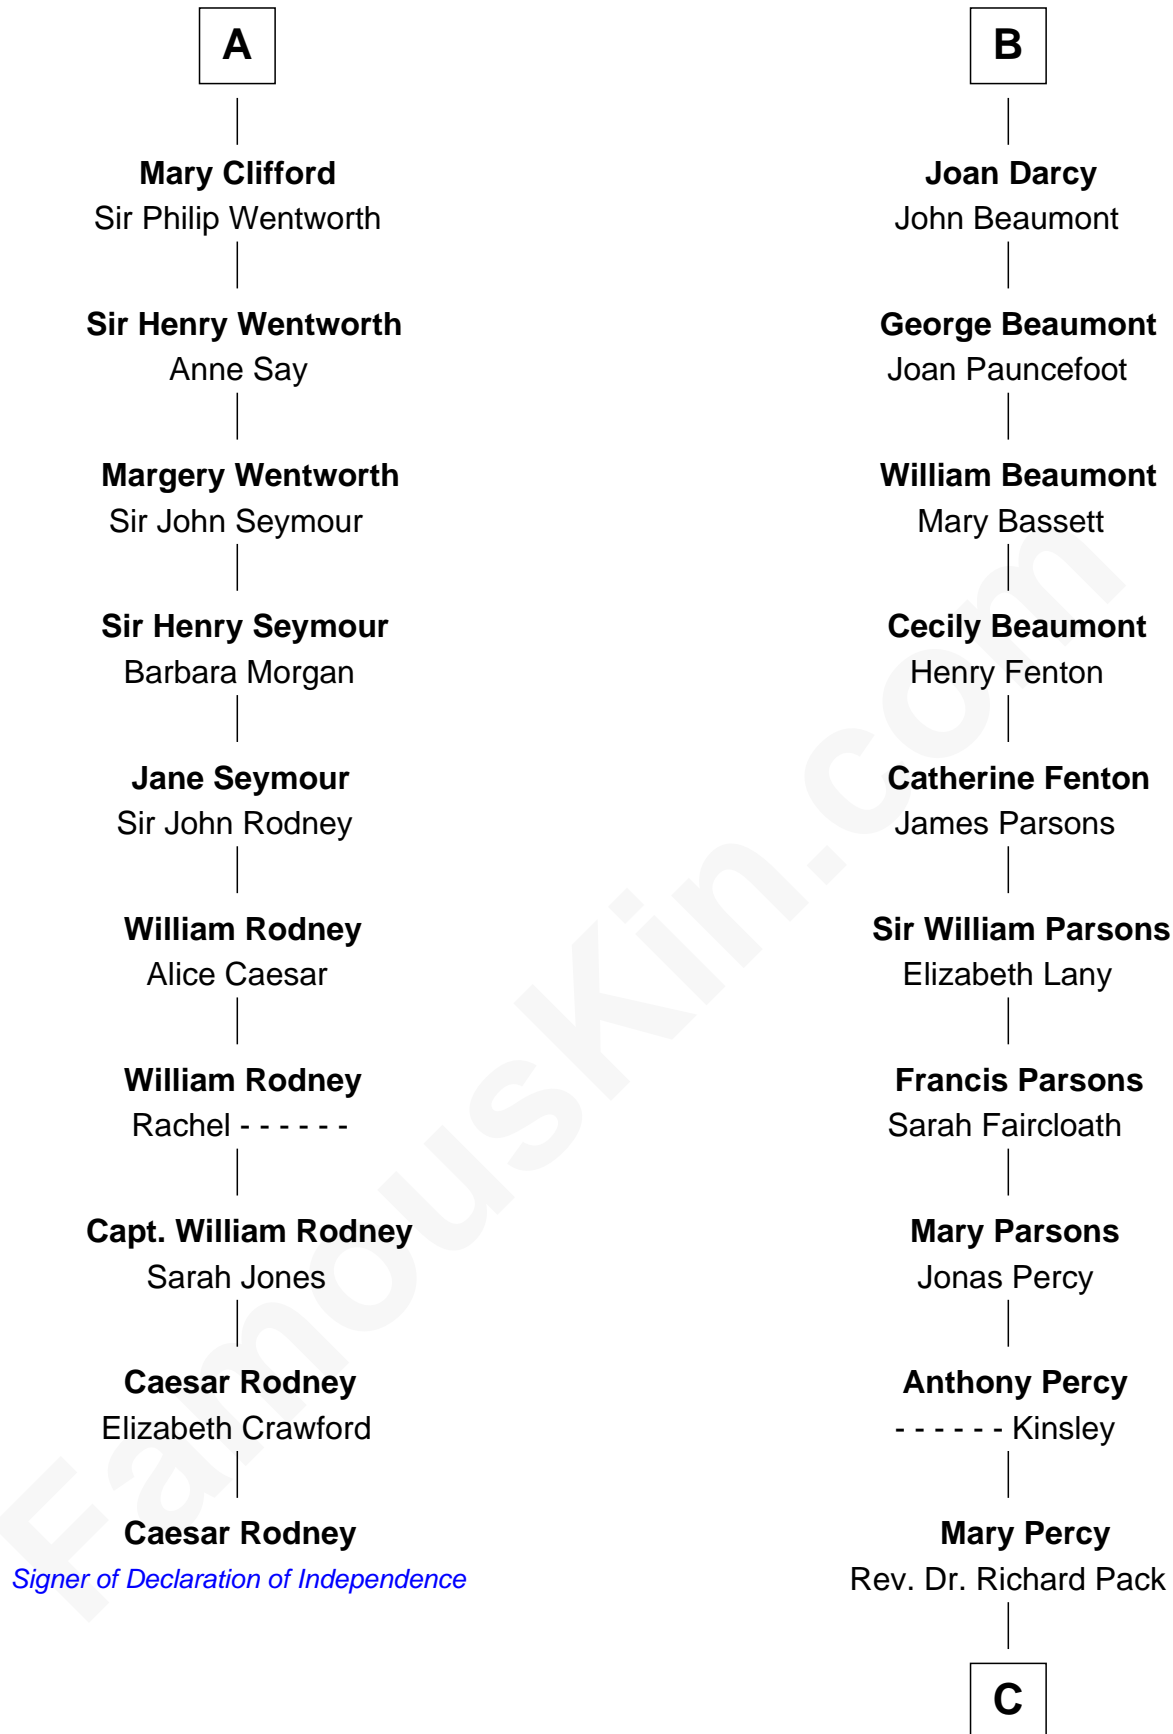

## Relationship Chart of

### Caesar Rodney

Signer of the Declaration of Independence

16th cousin 4 times removed of

### Sir Arthur Conan Doyle

Author, "Sherlock Holmes"

**Sir William Longespee**

Ela of Salisbury

**C**

**William Pack**  
Catherine Scott

**Catherine Pack**  
William Foley

**Mary Josephine Elizabeth Foley**  
Charles Altamont Doyle

**Sir Arthur Conan Doyle**  
*Author, "Sherlock Holmes"*