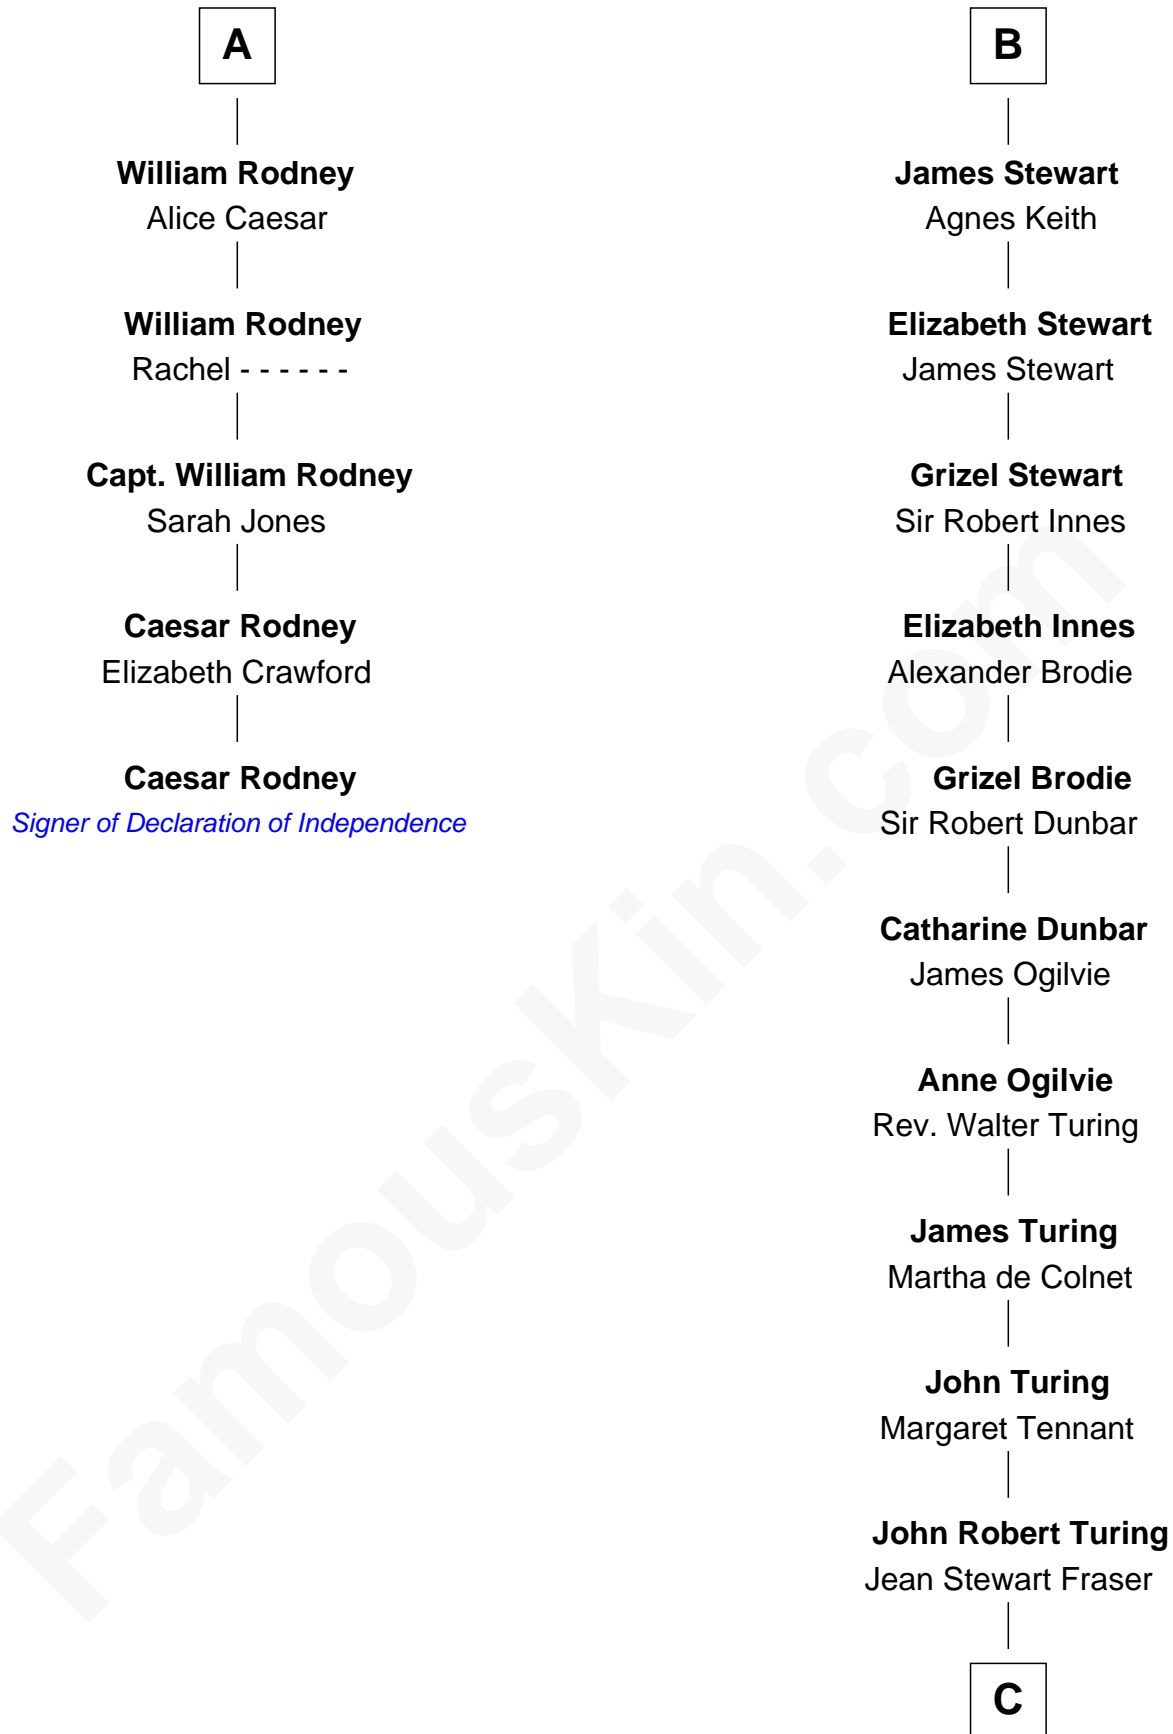

FamousKin.com

Relationship Chart of

Caesar Rodney

Signer of the Declaration of Independence

11th cousin 8 times removed of

Alan Turing

WWII Codebreaker of Nazi Enigma Machine

C