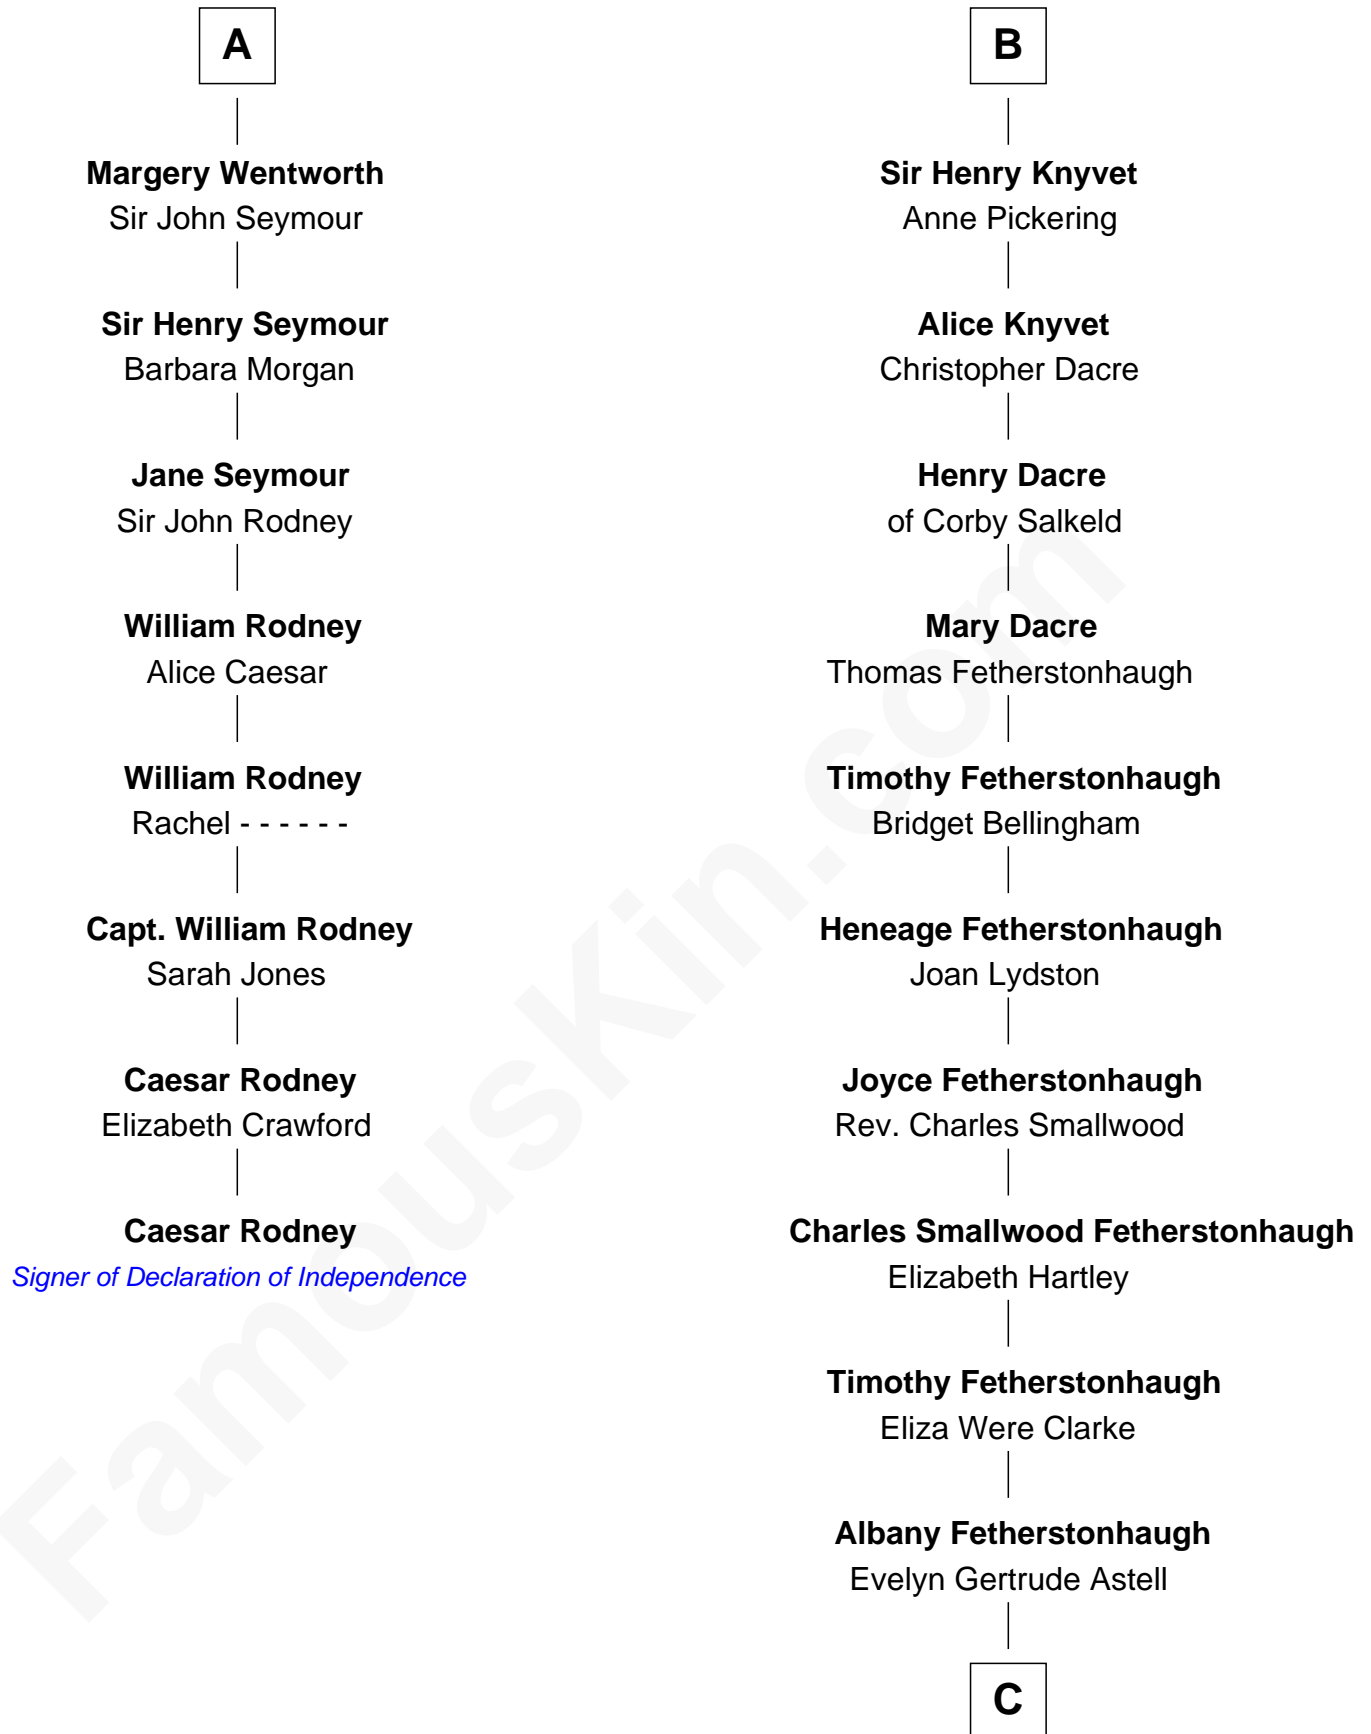

FamousKin.com

Relationship Chart of

Caesar Rodney

Signer of the Declaration of Independence

14th cousin 6 times removed of

Tilda Swinton

Movie Actress

William de Ros
Maude de Vaux

C

Gertrude Clare Fetherstonhaugh

Cecil George Herbert Alers-Hankey

Matoria Beatrice Evelyn Rochfort Alers-Hankey

Alan Henry Campbell Swinton

Sir John Swinton

Judith Balfour Killen

Tilda Swinton