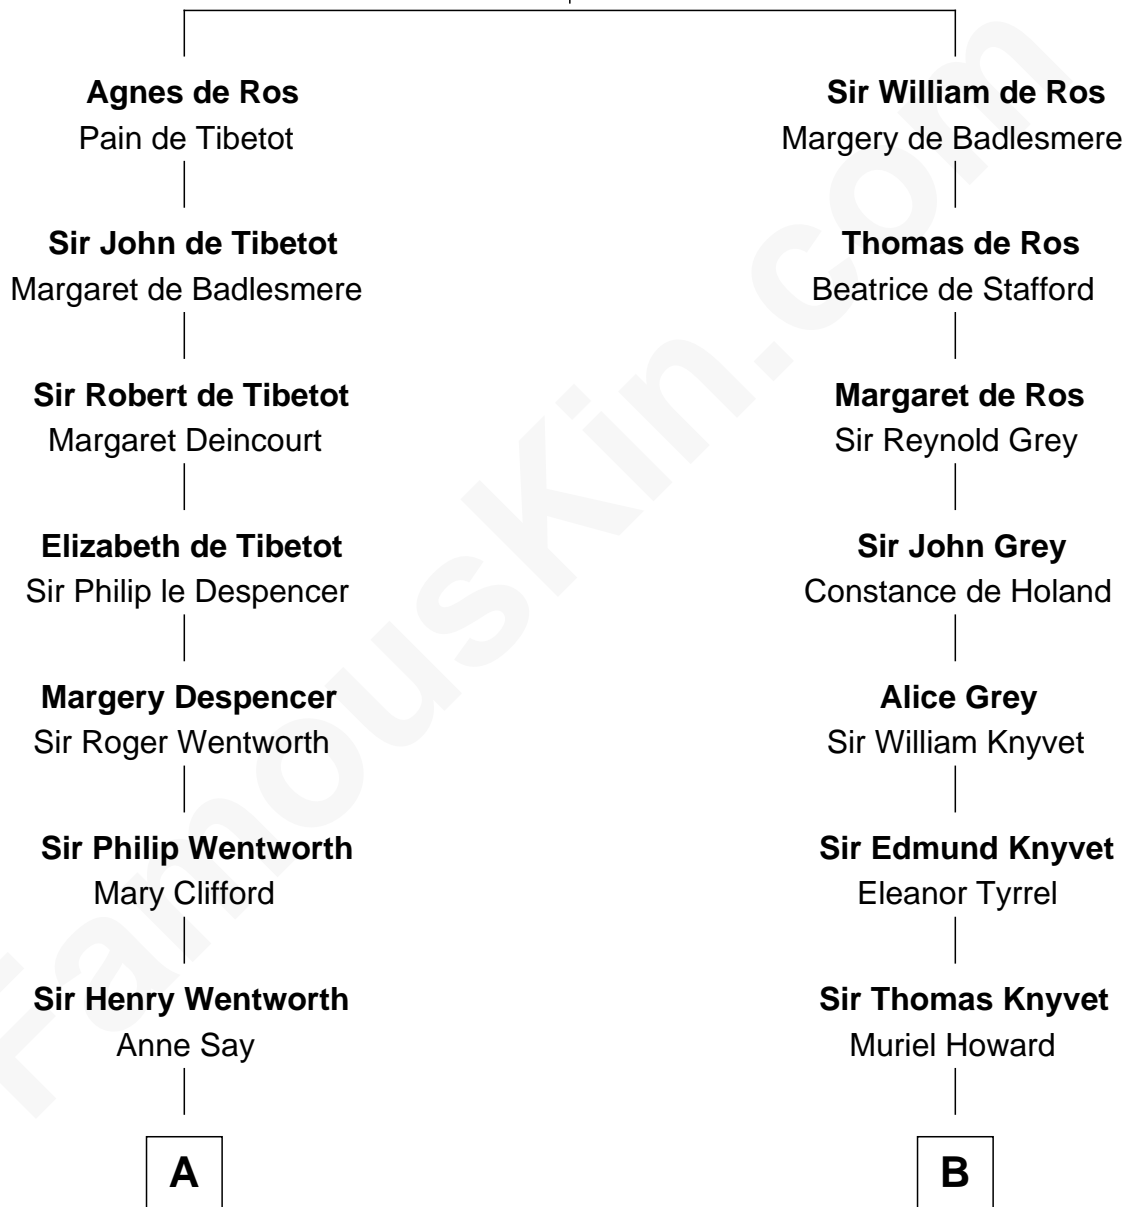

FamousKin.com

Relationship Chart of

Caesar Rodney

Signer of the Declaration of Independence

14th cousin 6 times removed of

Tilda Swinton

Movie Actress

William de Ros
Maude de Vaux

C

Gertrude Clare Fetherstonhaugh

Cecil George Herbert Alers-Hankey

Matoria Beatrice Evelyn Rochfort Alers-Hankey

Alan Henry Campbell Swinton

Sir John Swinton

Judith Balfour Killen

Tilda Swinton