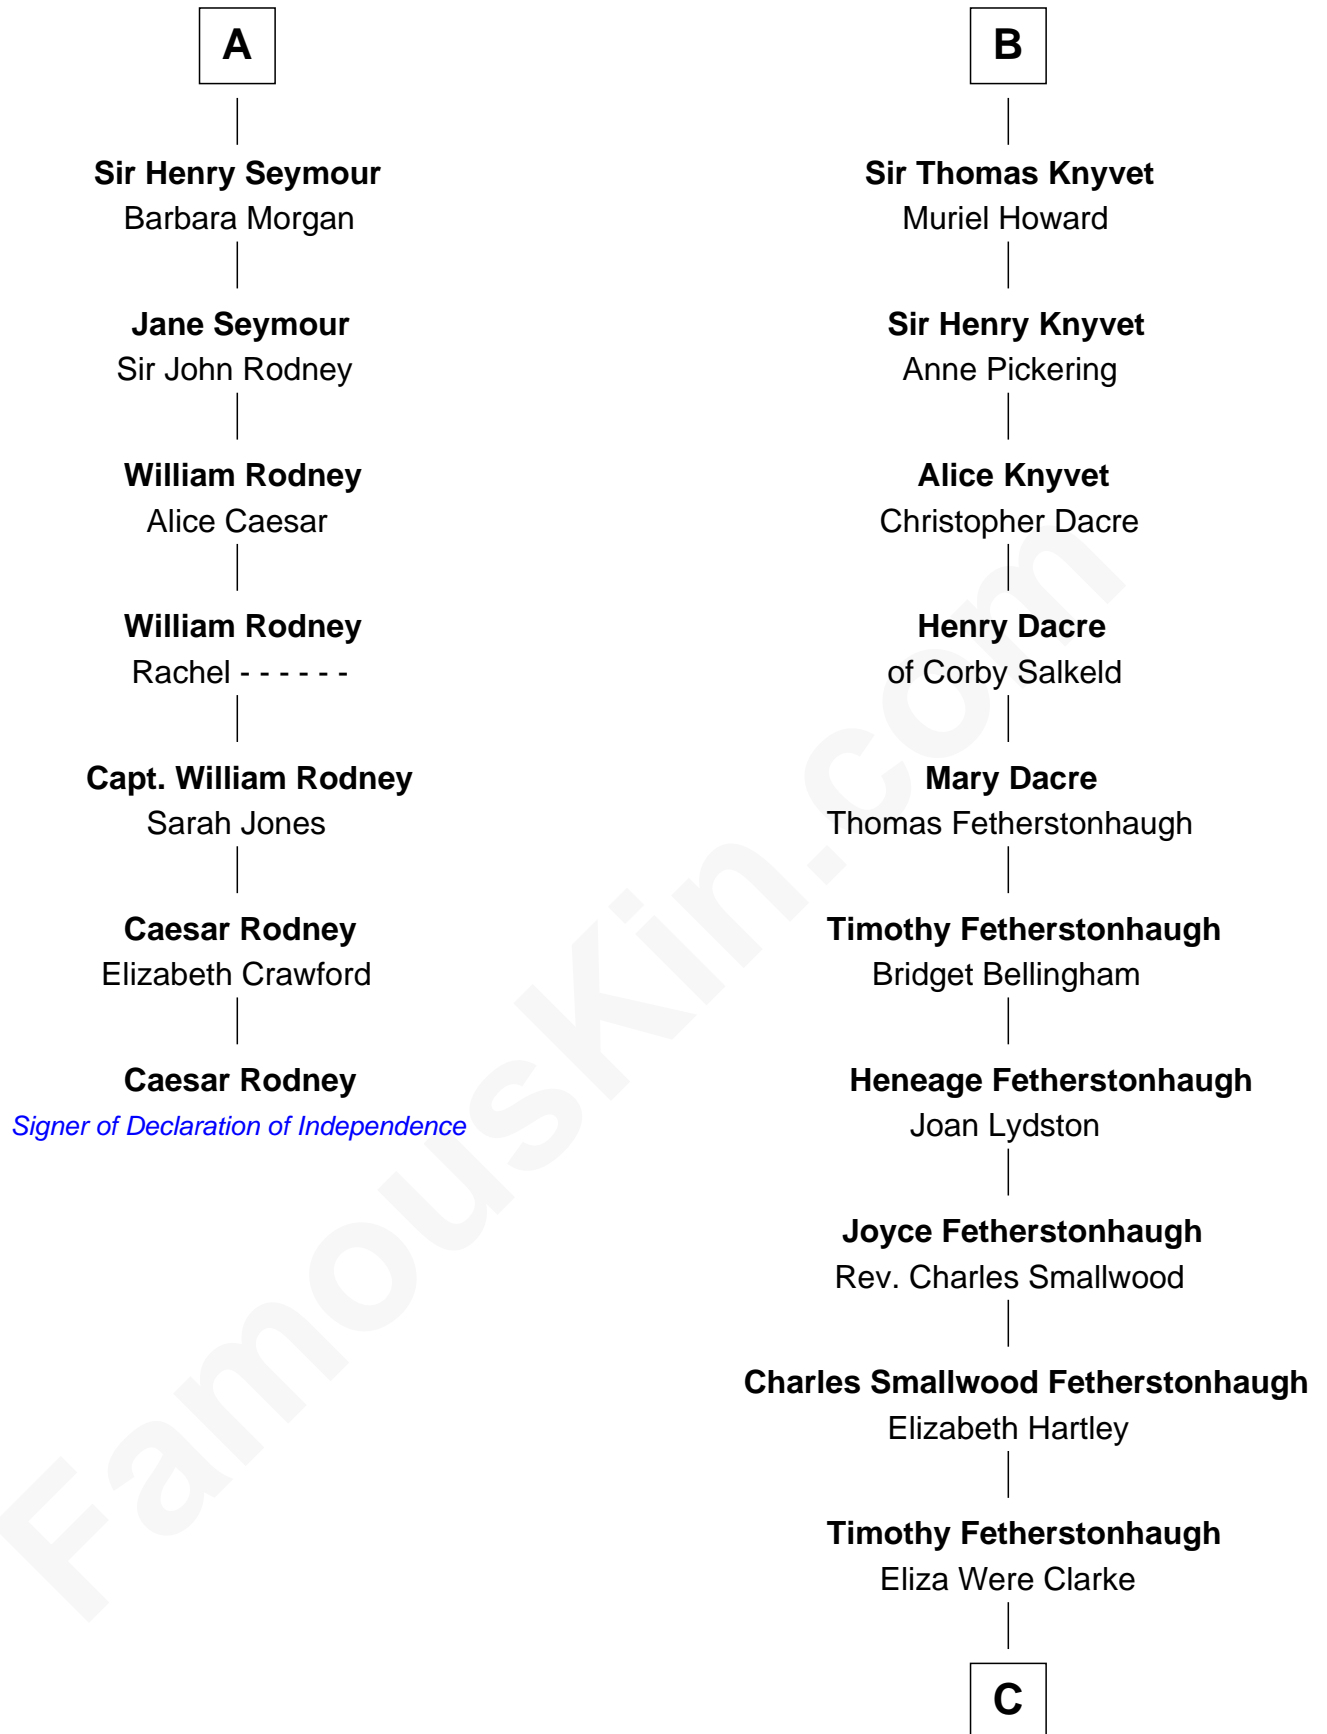

FamousKin.com

Relationship Chart of

Caesar Rodney

Signer of the Declaration of Independence

13th cousin 8 times removed of

Tilda Swinton

Movie Actress

Sir Hugh I de Audley

Iseult de Mortimer

C

Albany Fetherstonhaugh

Evelyn Gertrude Astell

Gertrude Clare Fetherstonhaugh

Cecil George Herbert Alers-Hankey

Mariora Beatrice Evelyn Rochfort Alers-Hankey

Alan Henry Campbell Swinton