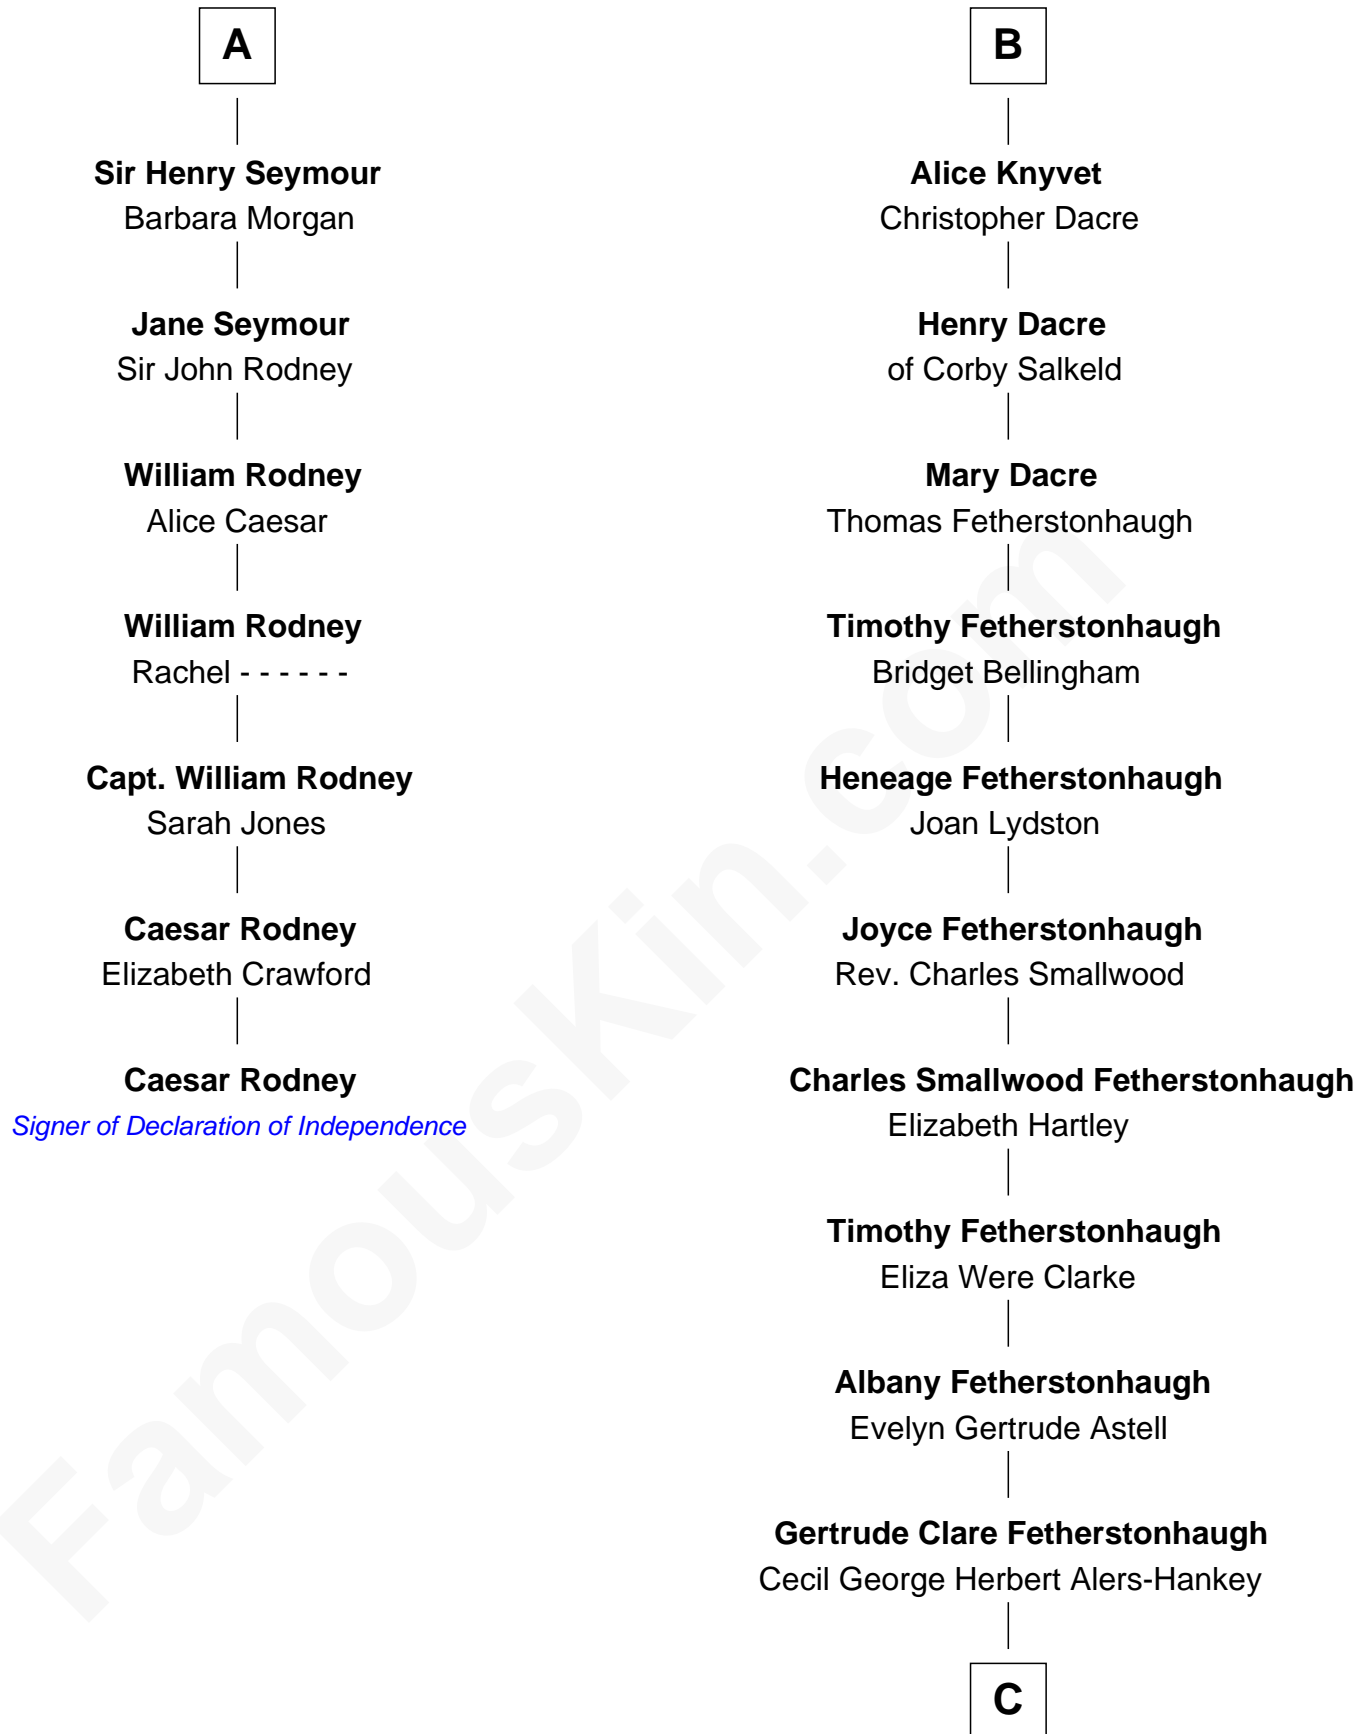

## Relationship Chart of

### Caesar Rodney

*Signer of the Declaration of Independence*

13th cousin 6 times removed of

### Tilda Swinton

*Movie Actress*

C

**Mariora Beatrice Evelyn Rochfort Alers-Hankey**

Alan Henry Campbell Swinton

**Sir John Swinton**

Judith Balfour Killen

**Tilda Swinton**