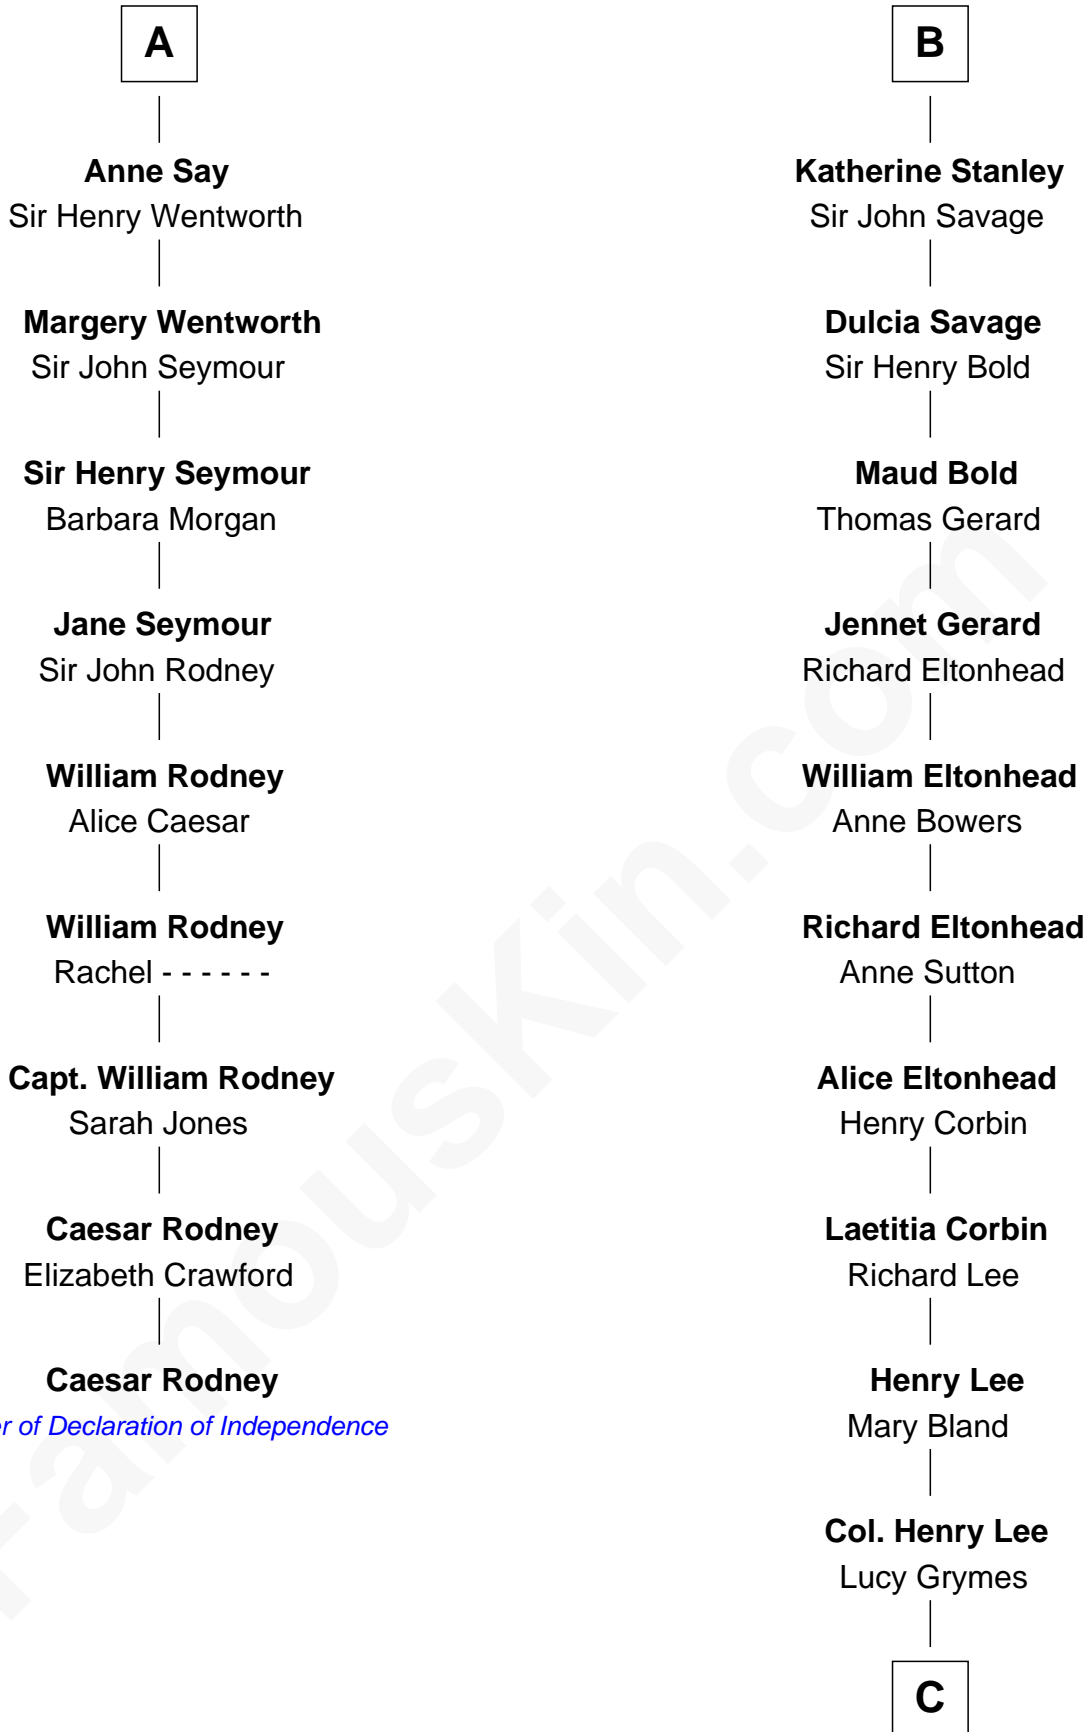

FamousKin.com

Relationship Chart of

Caesar Rodney

Signer of the Declaration of Independence

15th cousin 4 times removed of

Fitzhugh Lee

40th Governor of Virginia

Sir Humphrey de Bohun

Maud of Eu

C

Maj. Gen. Henry Lee

Anne Hill Carter

Sydney Smith Lee

Anna Maria Mason

Fitzhugh Lee

40th Governor of Virginia