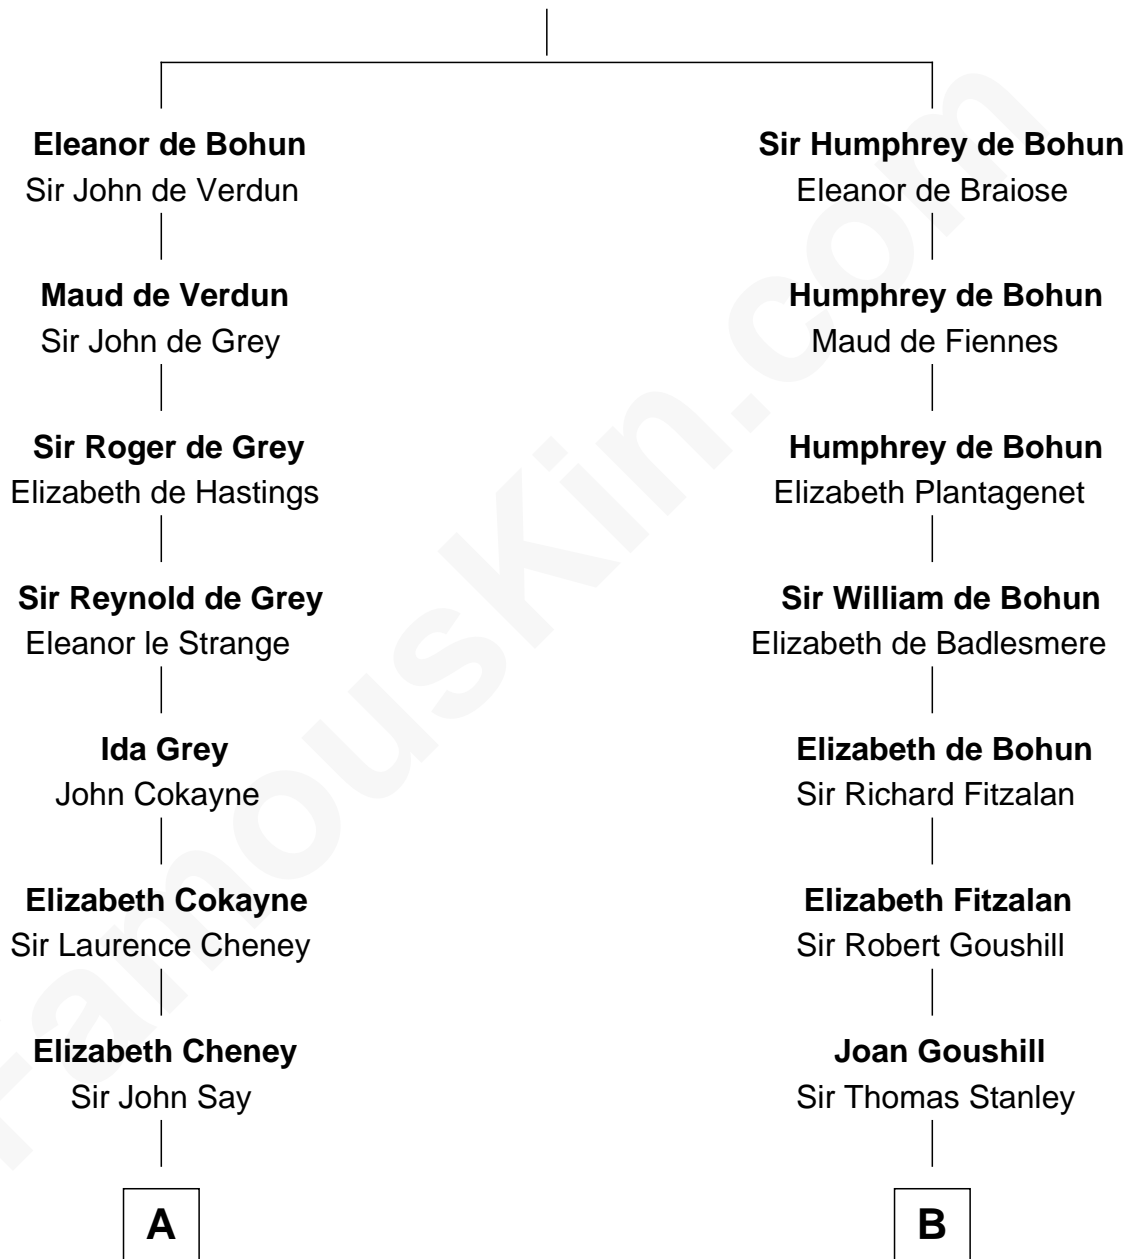

FamousKin.com

Relationship Chart of

Caesar Rodney

Signer of the Declaration of Independence

15th cousin 4 times removed of

Fitzhugh Lee

40th Governor of Virginia

Sir Humphrey de Bohun

Maud of Eu

C

Maj. Gen. Henry Lee

Anne Hill Carter

Sydney Smith Lee

Anna Maria Mason

Fitzhugh Lee

40th Governor of Virginia