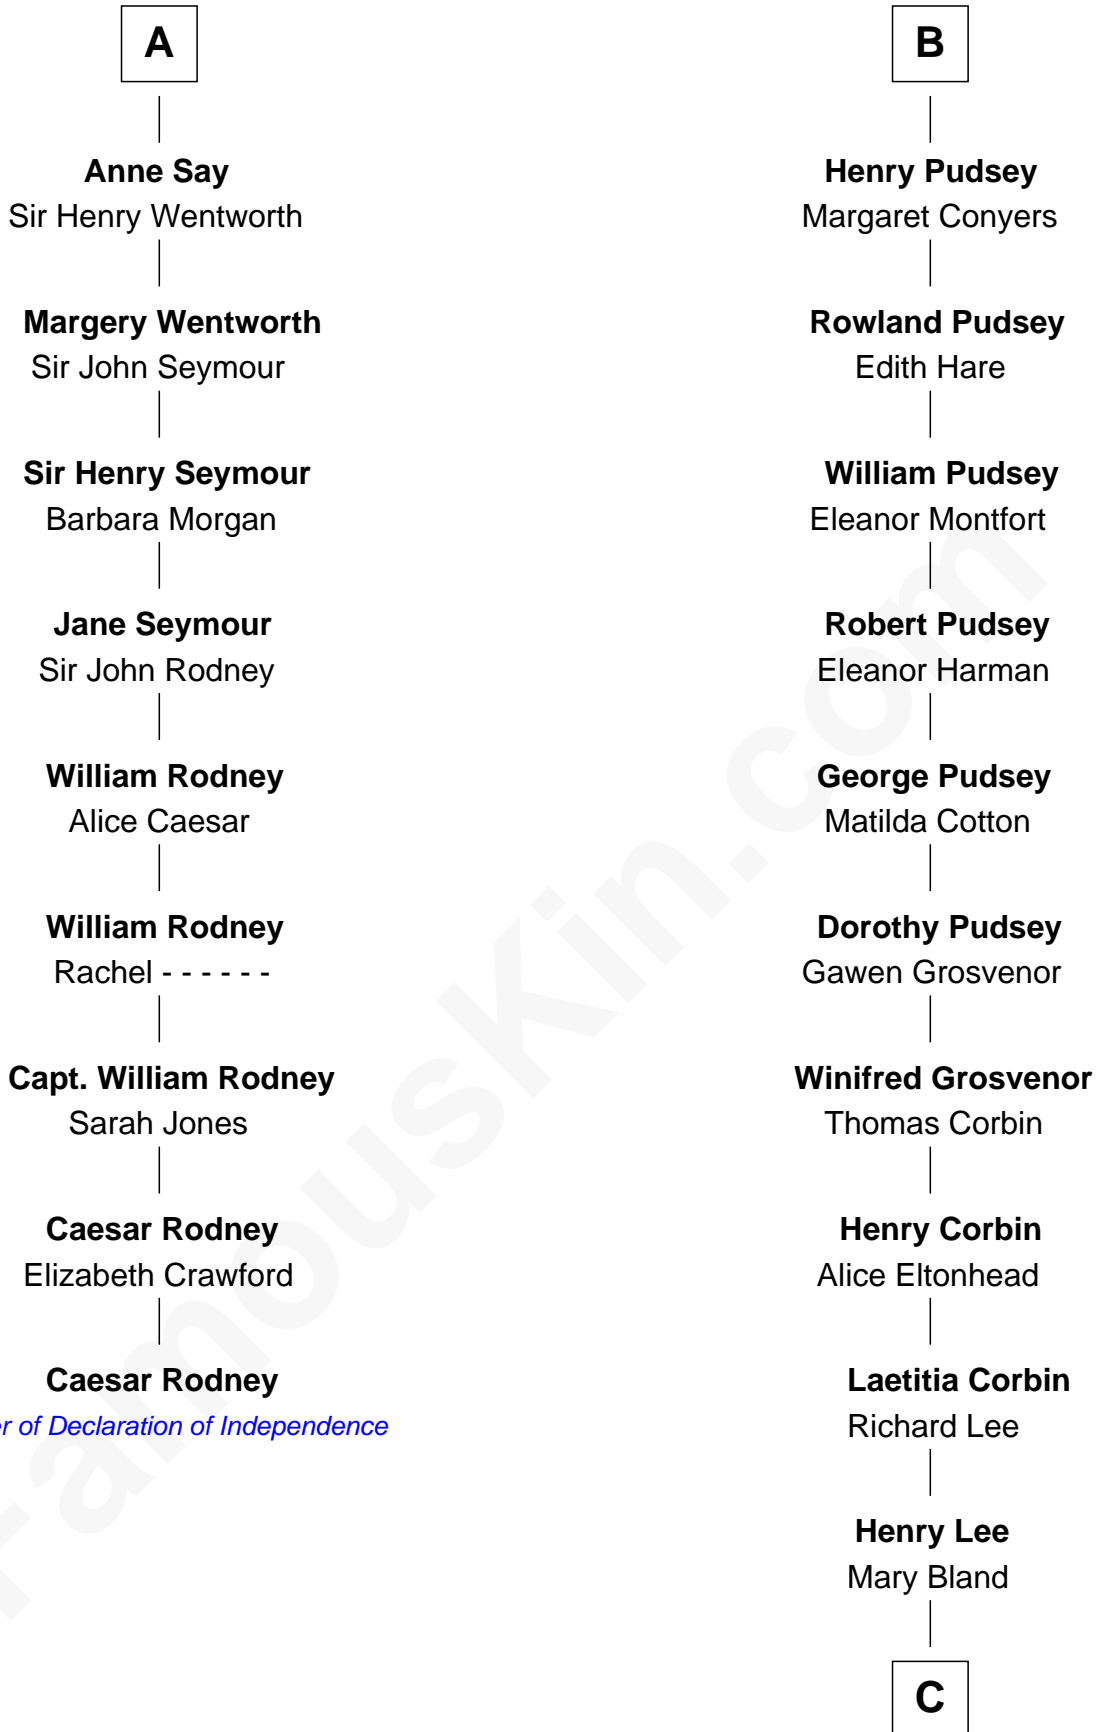

### Caesar Rodney

*Signer of the Declaration of Independence*

15th cousin 5 times removed of

**Eleanor le Strange**  
Sir Reynold de Grey

**Ida Grey**  
John Cokayne

**Elizabeth Cokayne**  
Sir Laurence Cheney

**Elizabeth Cheney**  
Sir John Say

**A**

**Margaret de Oddingseles**

Sir John de Grey

**Sir John Grey**  
Avice Marmion

**Sir Robert Grey**  
Lora de St. Quintin

**Elizabeth Grey**  
Henry FitzHugh

**Eleanor Fitzhugh**  
Sir Thomas Tunstall

**Margaret Tunstall**  
Sir Ralph Pudsey

**Sir John Pudsey**  
Grace Hamerton

**B**

**C**