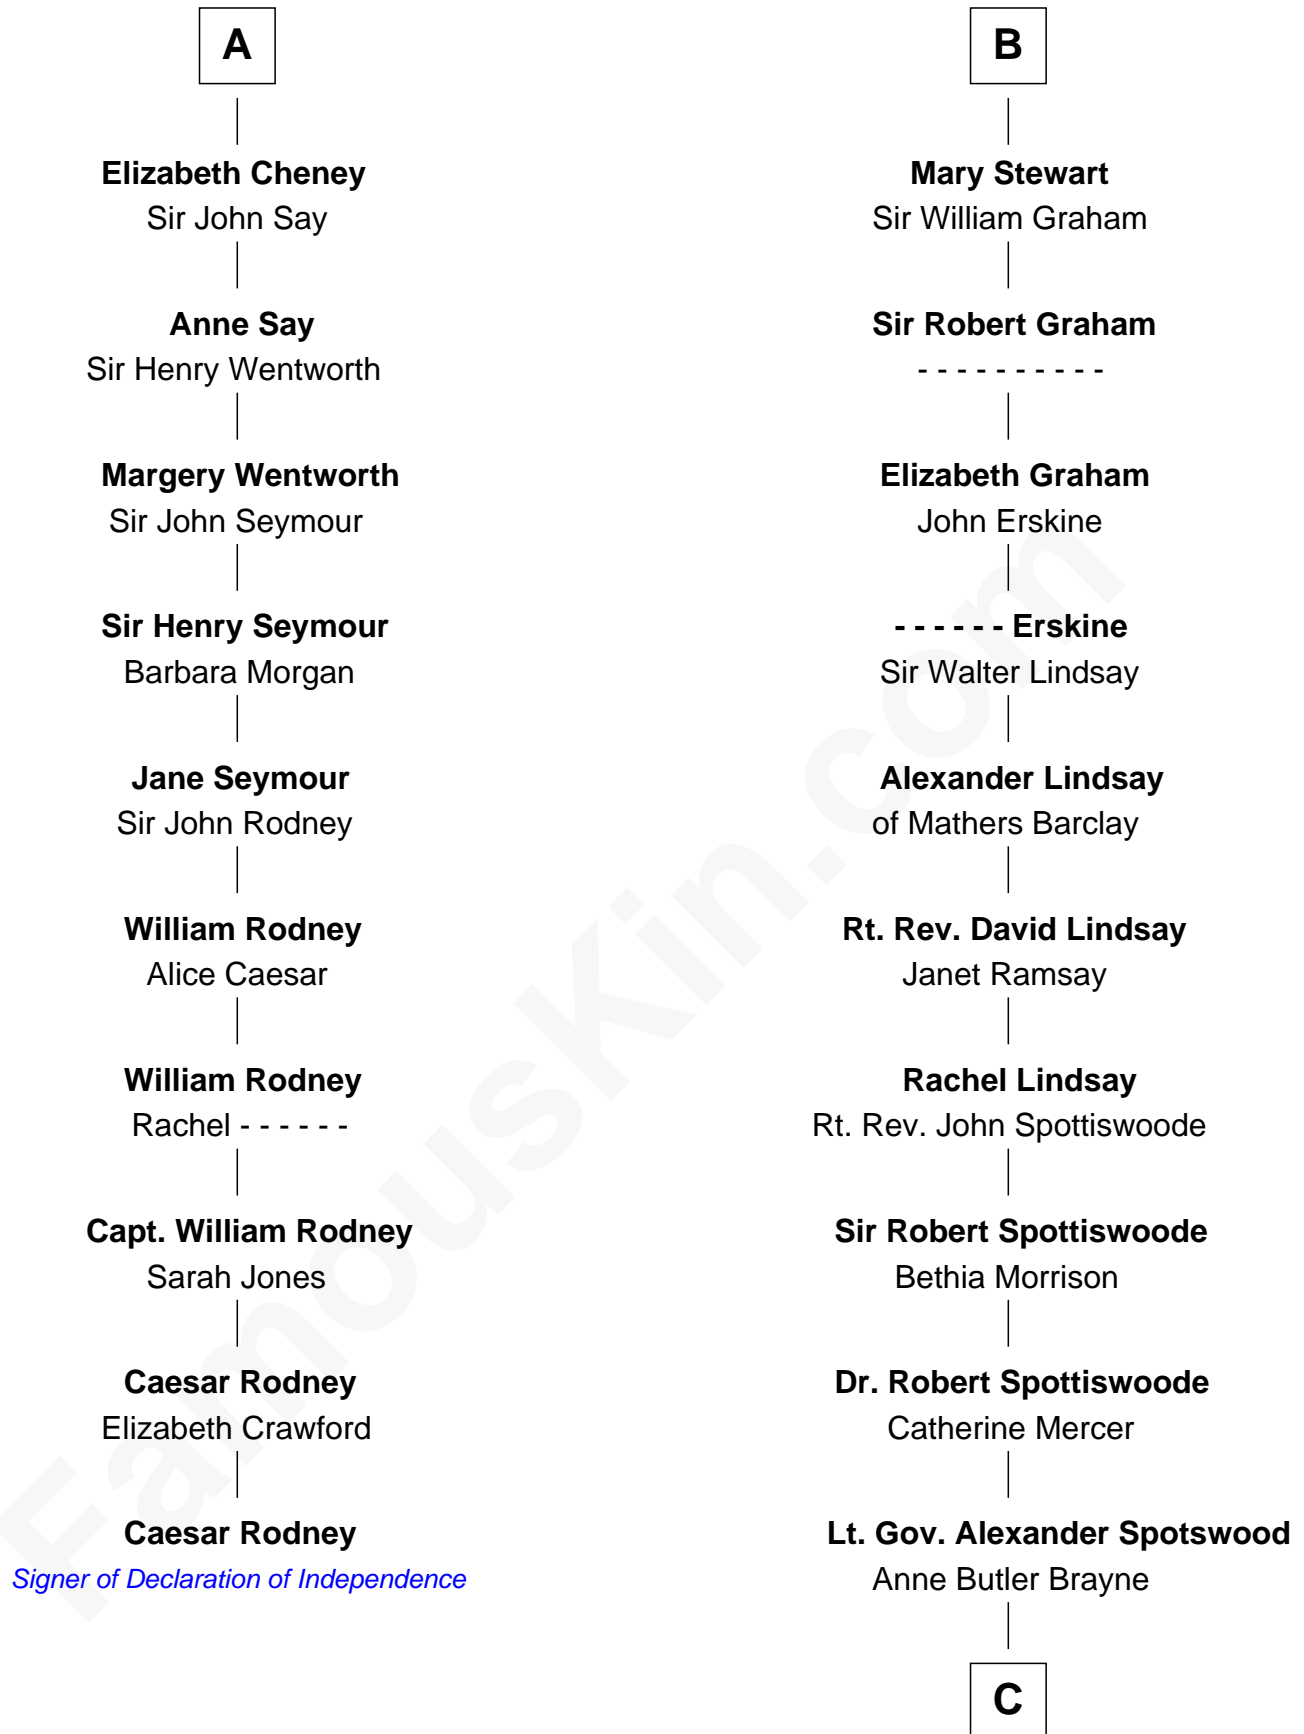

FamousKin.com

Relationship Chart of

Caesar Rodney

Signer of the Declaration of Independence

16th cousin 5 times removed of

Fitzhugh Lee

40th Governor of Virginia

David of Huntingdon

Maud of Chester

C

Anne Catherine Spotswood

Col. Bernard Moore

Anne Butler Moore

Charles Carter

Anne Hill Carter

Maj. Gen. Henry Lee

Sydney Smith Lee

Anna Maria Mason

Fitzhugh Lee

40th Governor of Virginia

FamousKin.com