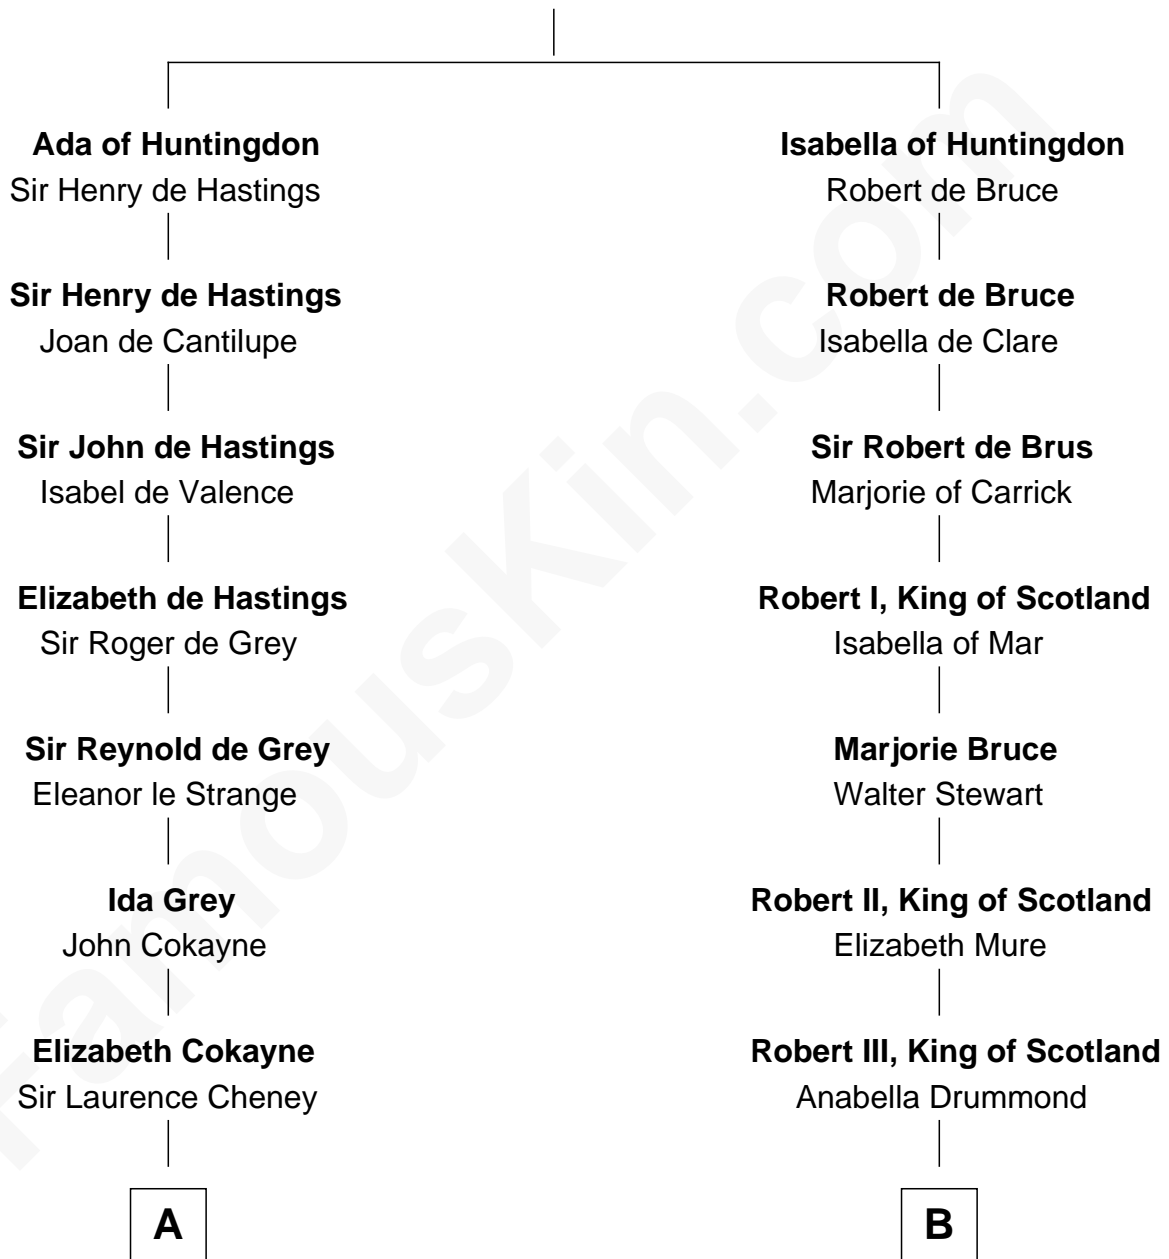

FamousKin.com

Relationship Chart of

Caesar Rodney

Signer of the Declaration of Independence

16th cousin 5 times removed of

Fitzhugh Lee

40th Governor of Virginia

David of Huntingdon

Maud of Chester

C

Anne Catherine Spotswood

Col. Bernard Moore

Anne Butler Moore

Charles Carter

Anne Hill Carter

Maj. Gen. Henry Lee

Sydney Smith Lee

Anna Maria Mason

Fitzhugh Lee

40th Governor of Virginia

FamousKin.com