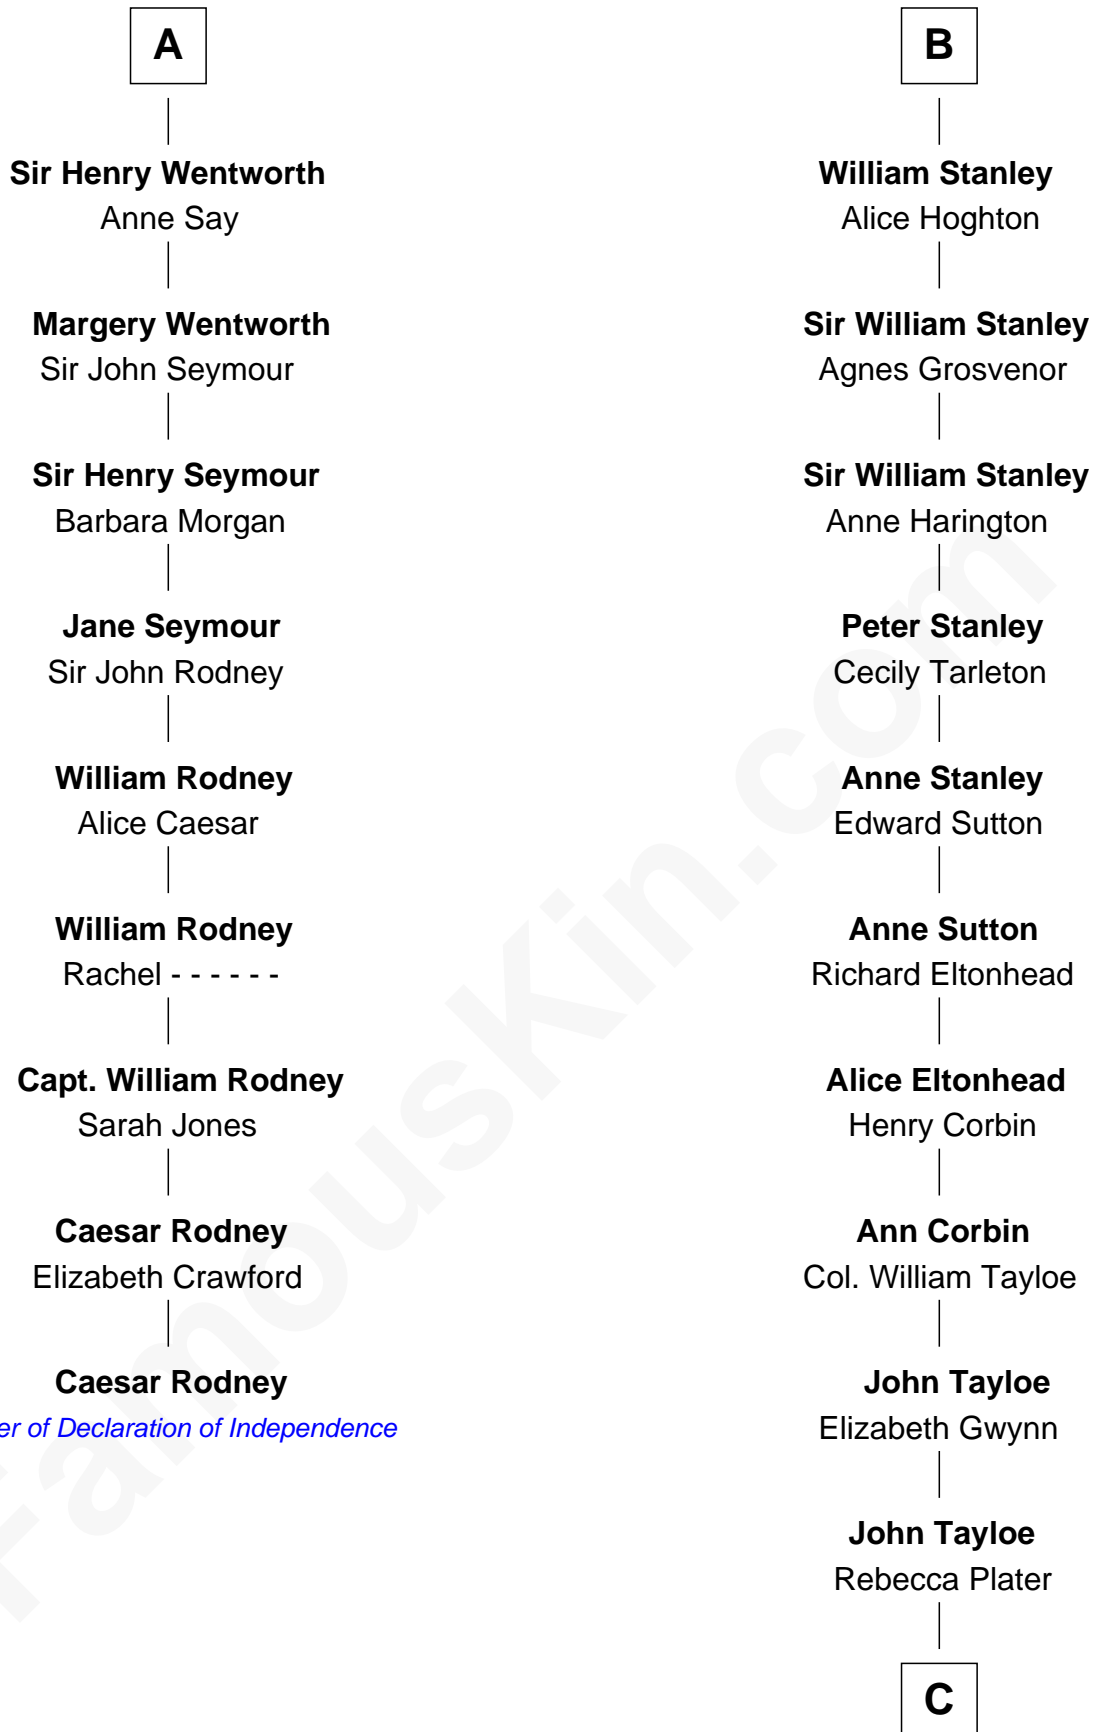

## Relationship Chart of

### Caesar Rodney

*Signer of the Declaration of Independence*

15th cousin 3 times removed of

### Edward Lloyd V

*13th Governor of Maryland*

**C**

**Elizabeth Tayloe**  
Col. Edward Lloyd

**Edward Lloyd V**  
*13th Governor of Maryland*

FamousKin.com