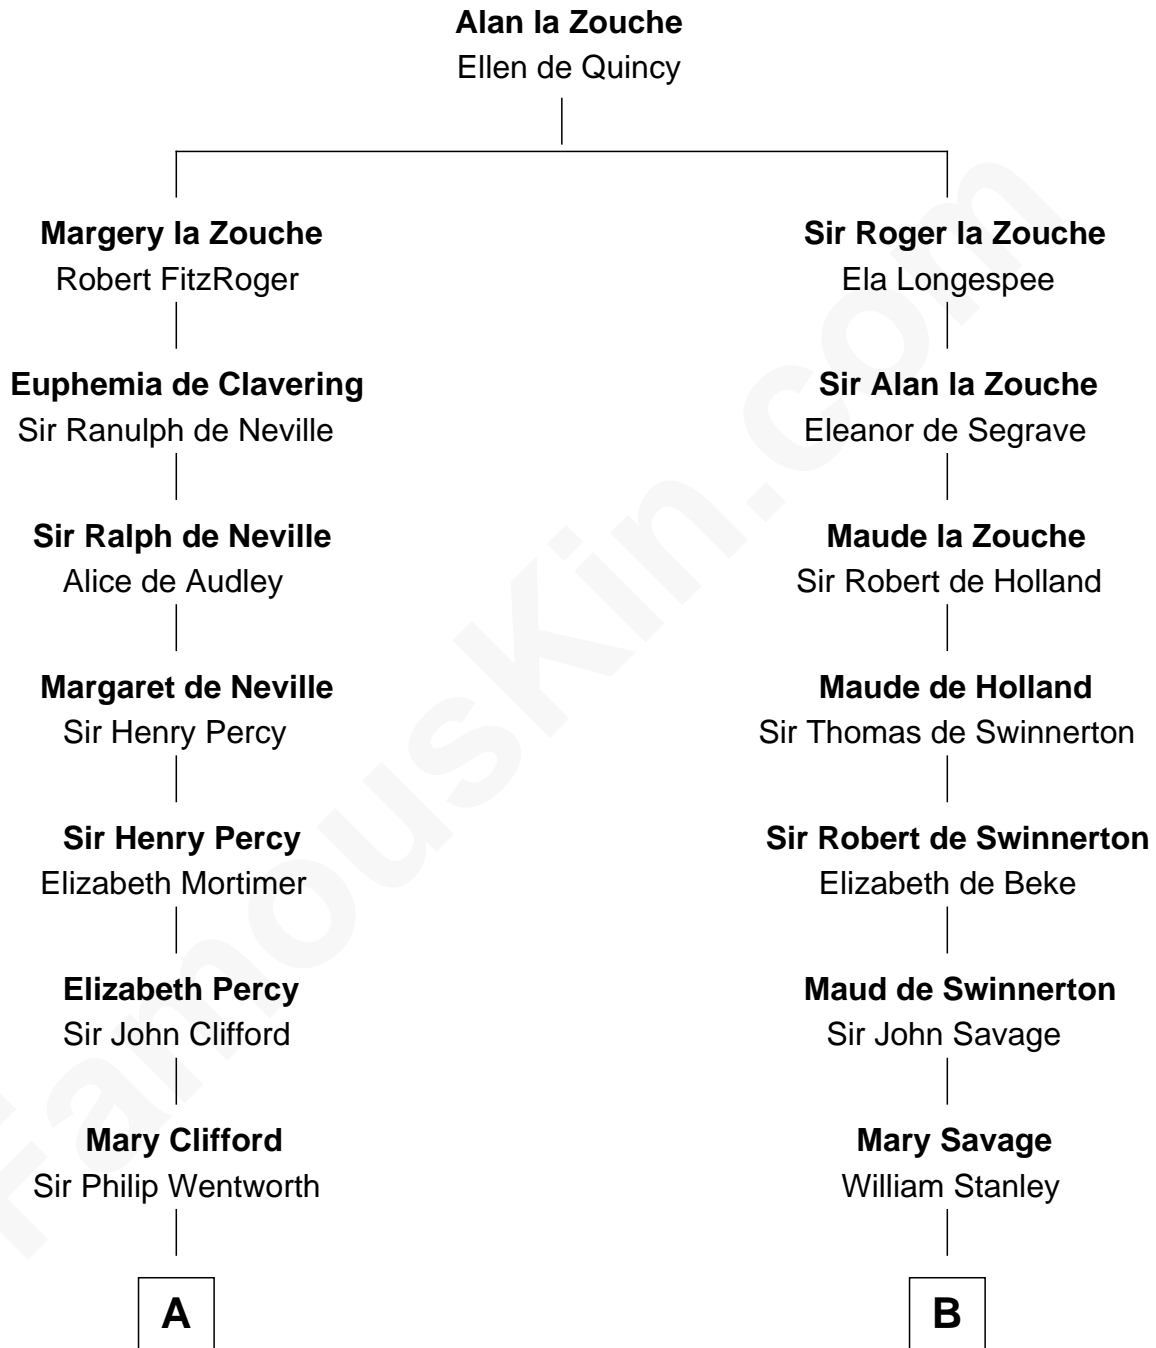

## Relationship Chart of

### Caesar Rodney

*Signer of the Declaration of Independence*

15th cousin 3 times removed of

### Edward Lloyd V

*13th Governor of Maryland*

**C**

**Elizabeth Tayloe**  
Col. Edward Lloyd

**Edward Lloyd V**  
*13th Governor of Maryland*

FamousKin.com