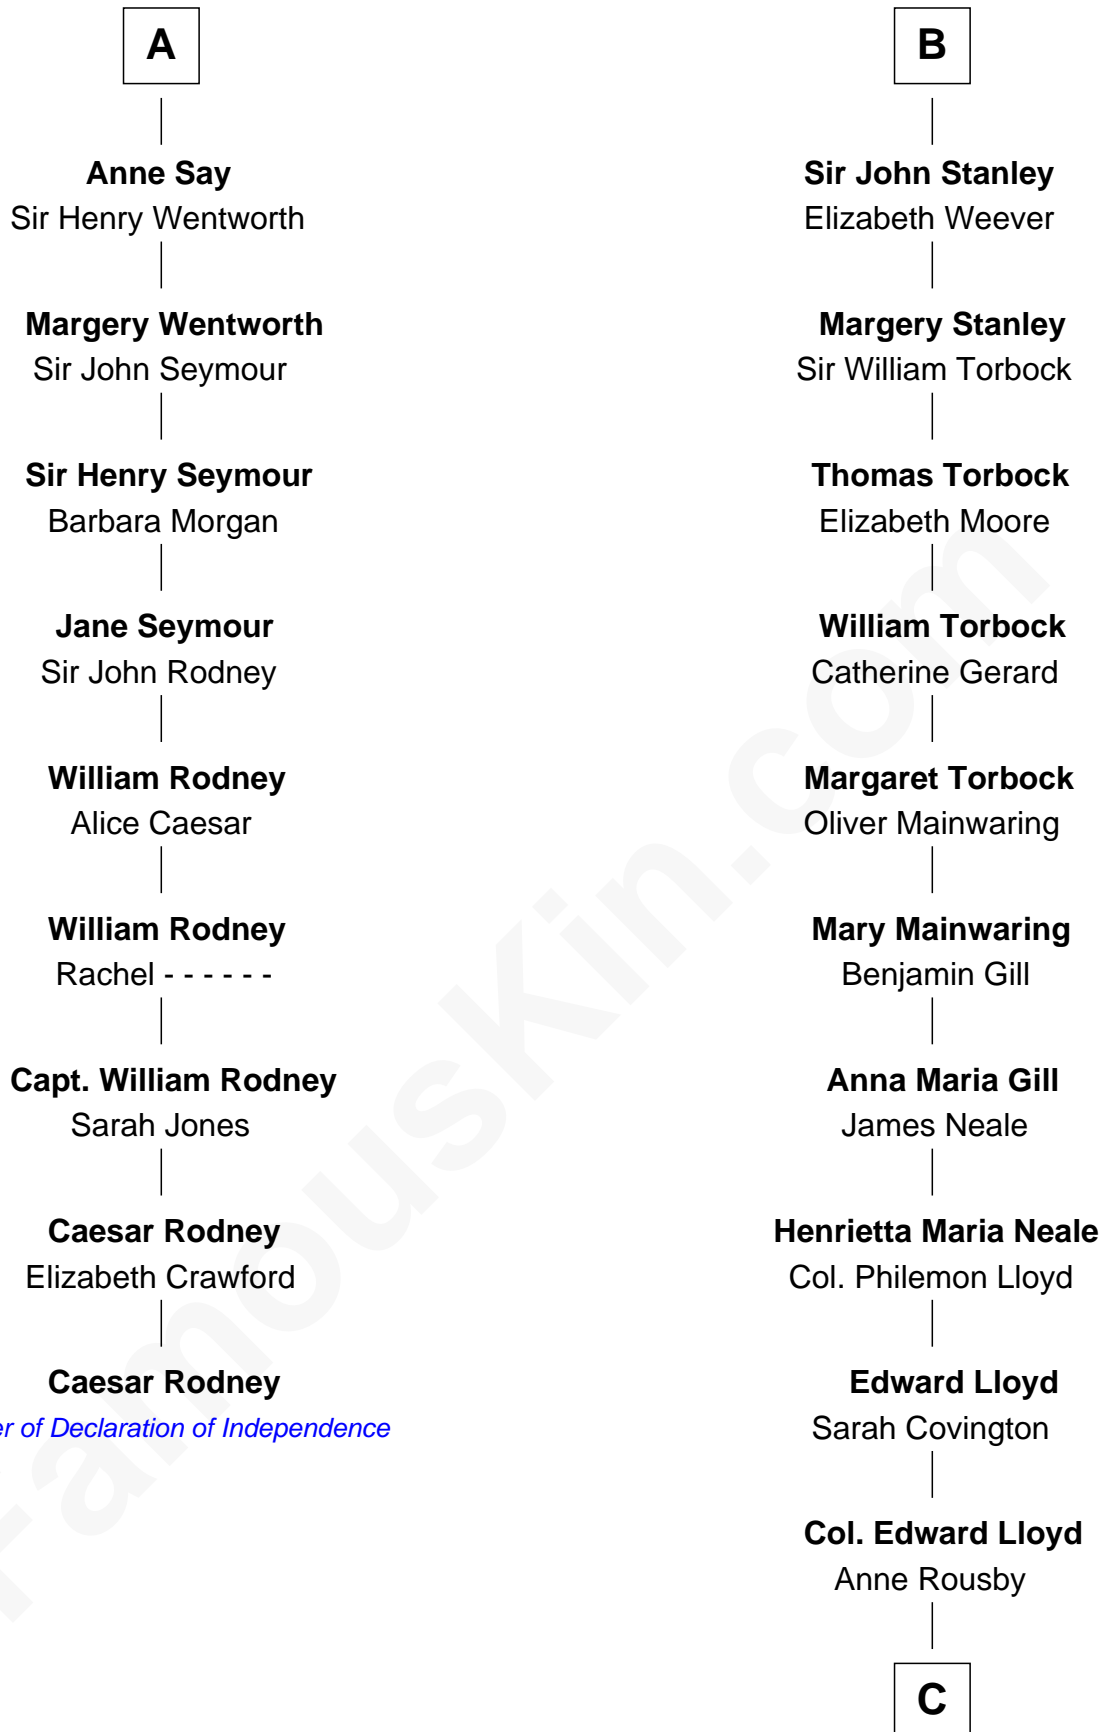

## Relationship Chart of

### Caesar Rodney

*Signer of the Declaration of Independence*

15th cousin 3 times removed of

### Edward Lloyd V

*13th Governor of Maryland*

**Sir Humphrey de Bohun**

Maud of Eu

C

Col. Edward Lloyd  
Elizabeth Tayloe

Edward Lloyd V  
*13th Governor of Maryland*

FamousKin.com