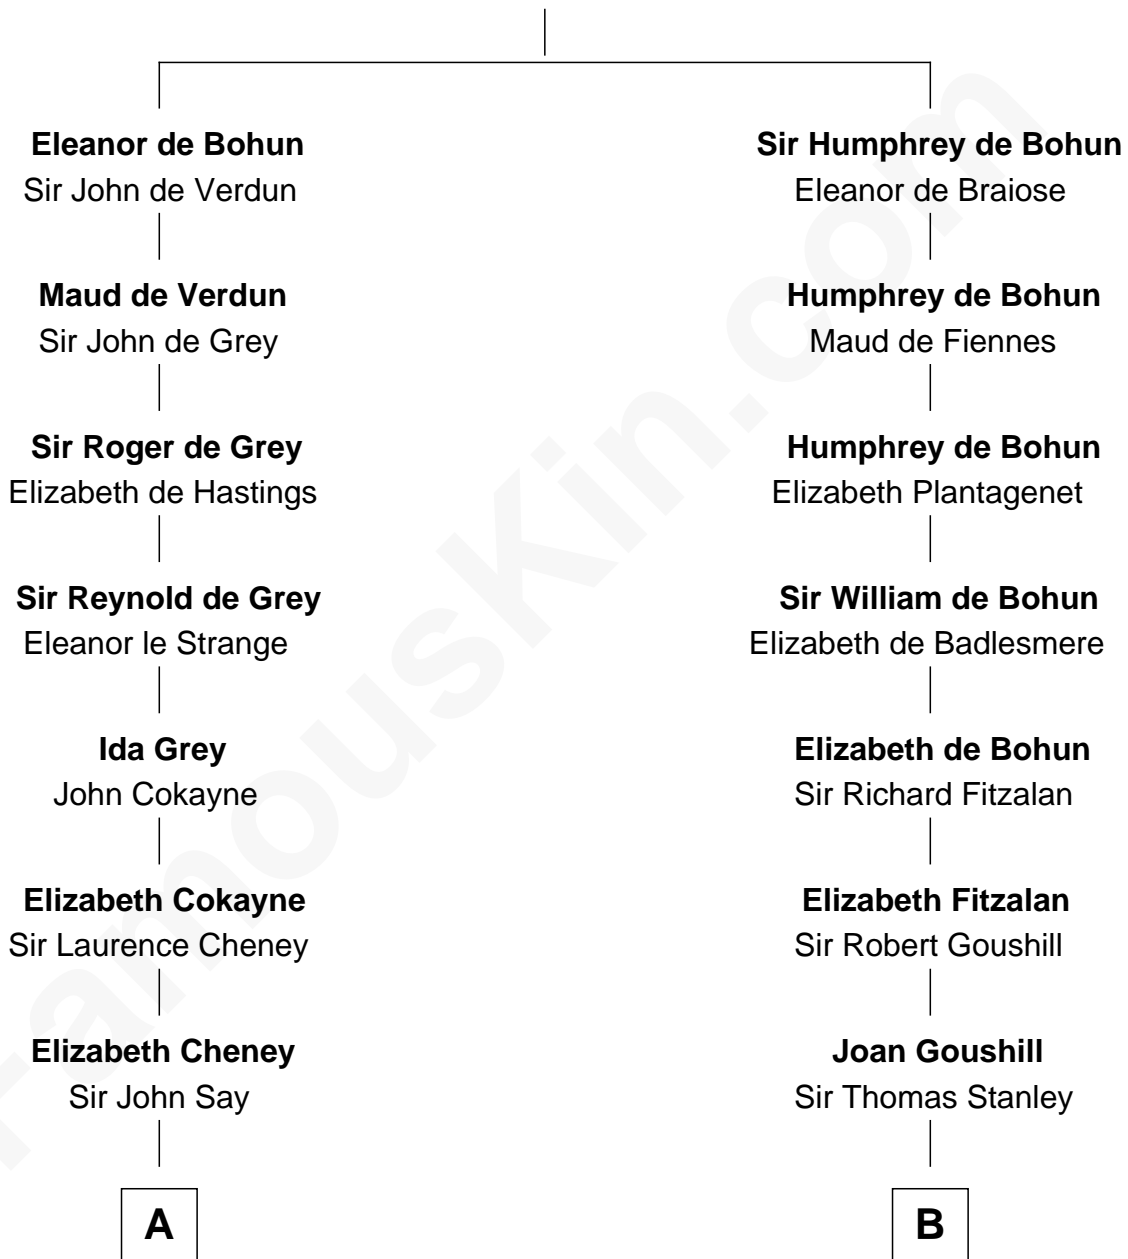

## Relationship Chart of

### Caesar Rodney

*Signer of the Declaration of Independence*

15th cousin 3 times removed of

### Edward Lloyd V

*13th Governor of Maryland*

**Sir Humphrey de Bohun**

Maud of Eu

C

Col. Edward Lloyd  
Elizabeth Tayloe

Edward Lloyd V  
*13th Governor of Maryland*

FamousKin.com