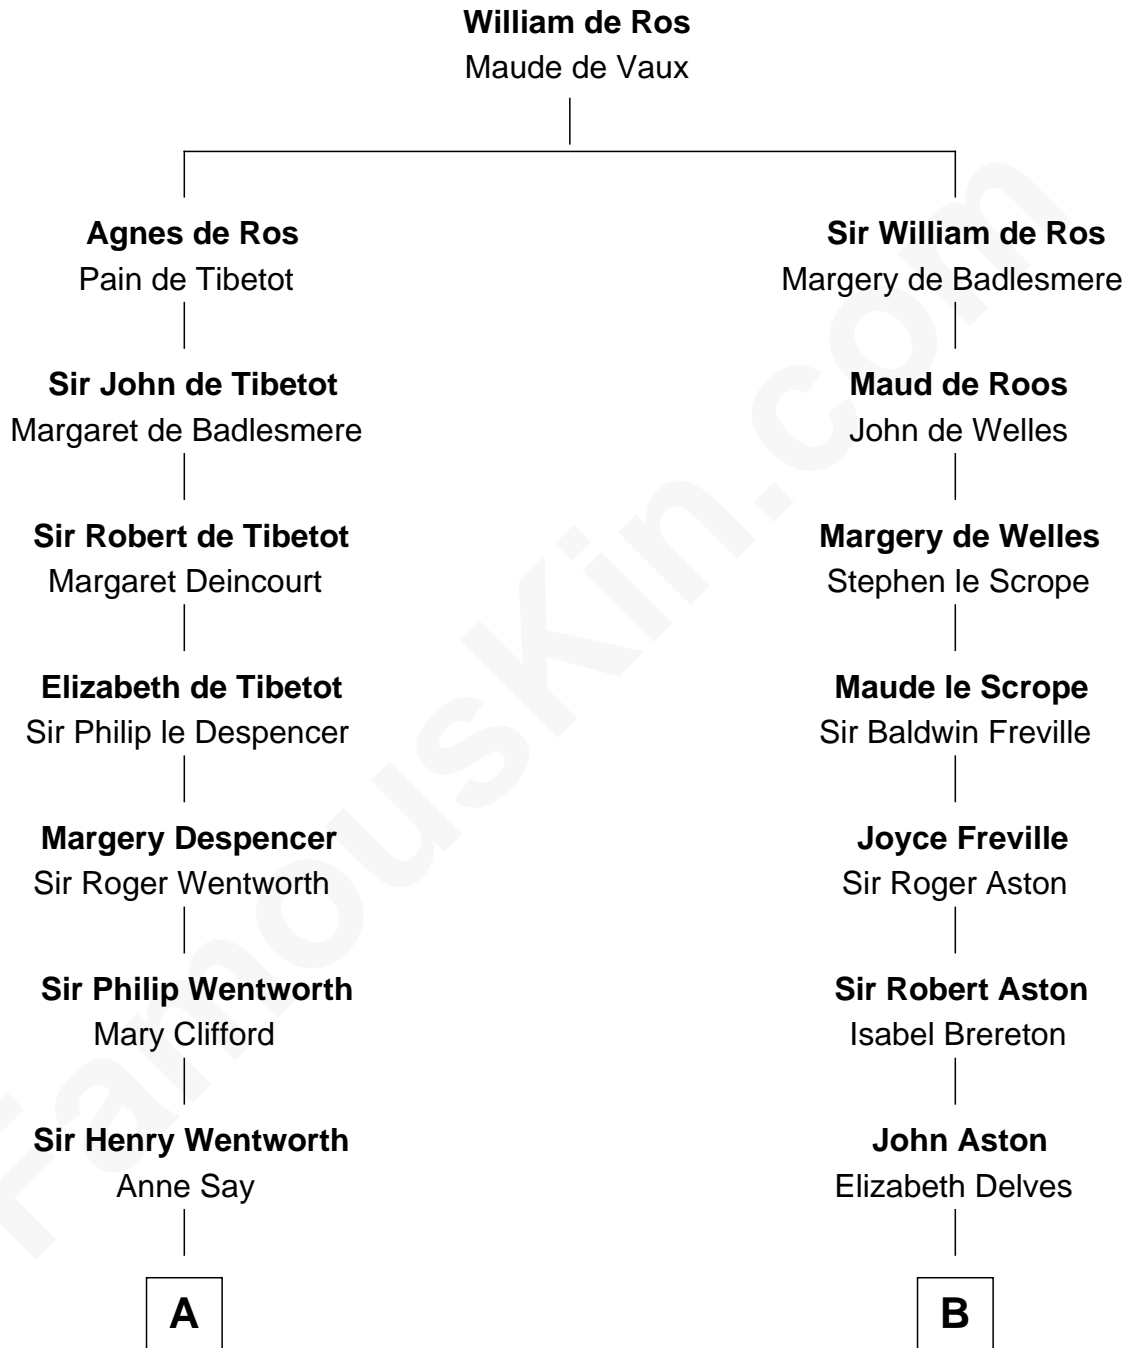

FamousKin.com

Relationship Chart of

Caesar Rodney

Signer of the Declaration of Independence

14th cousin 5 times removed of

Edward Lloyd V

13th Governor of Maryland

C

John Tayloe
Rebecca Plater

Elizabeth Tayloe
Col. Edward Lloyd

Edward Lloyd V
13th Governor of Maryland

FamousKin.com