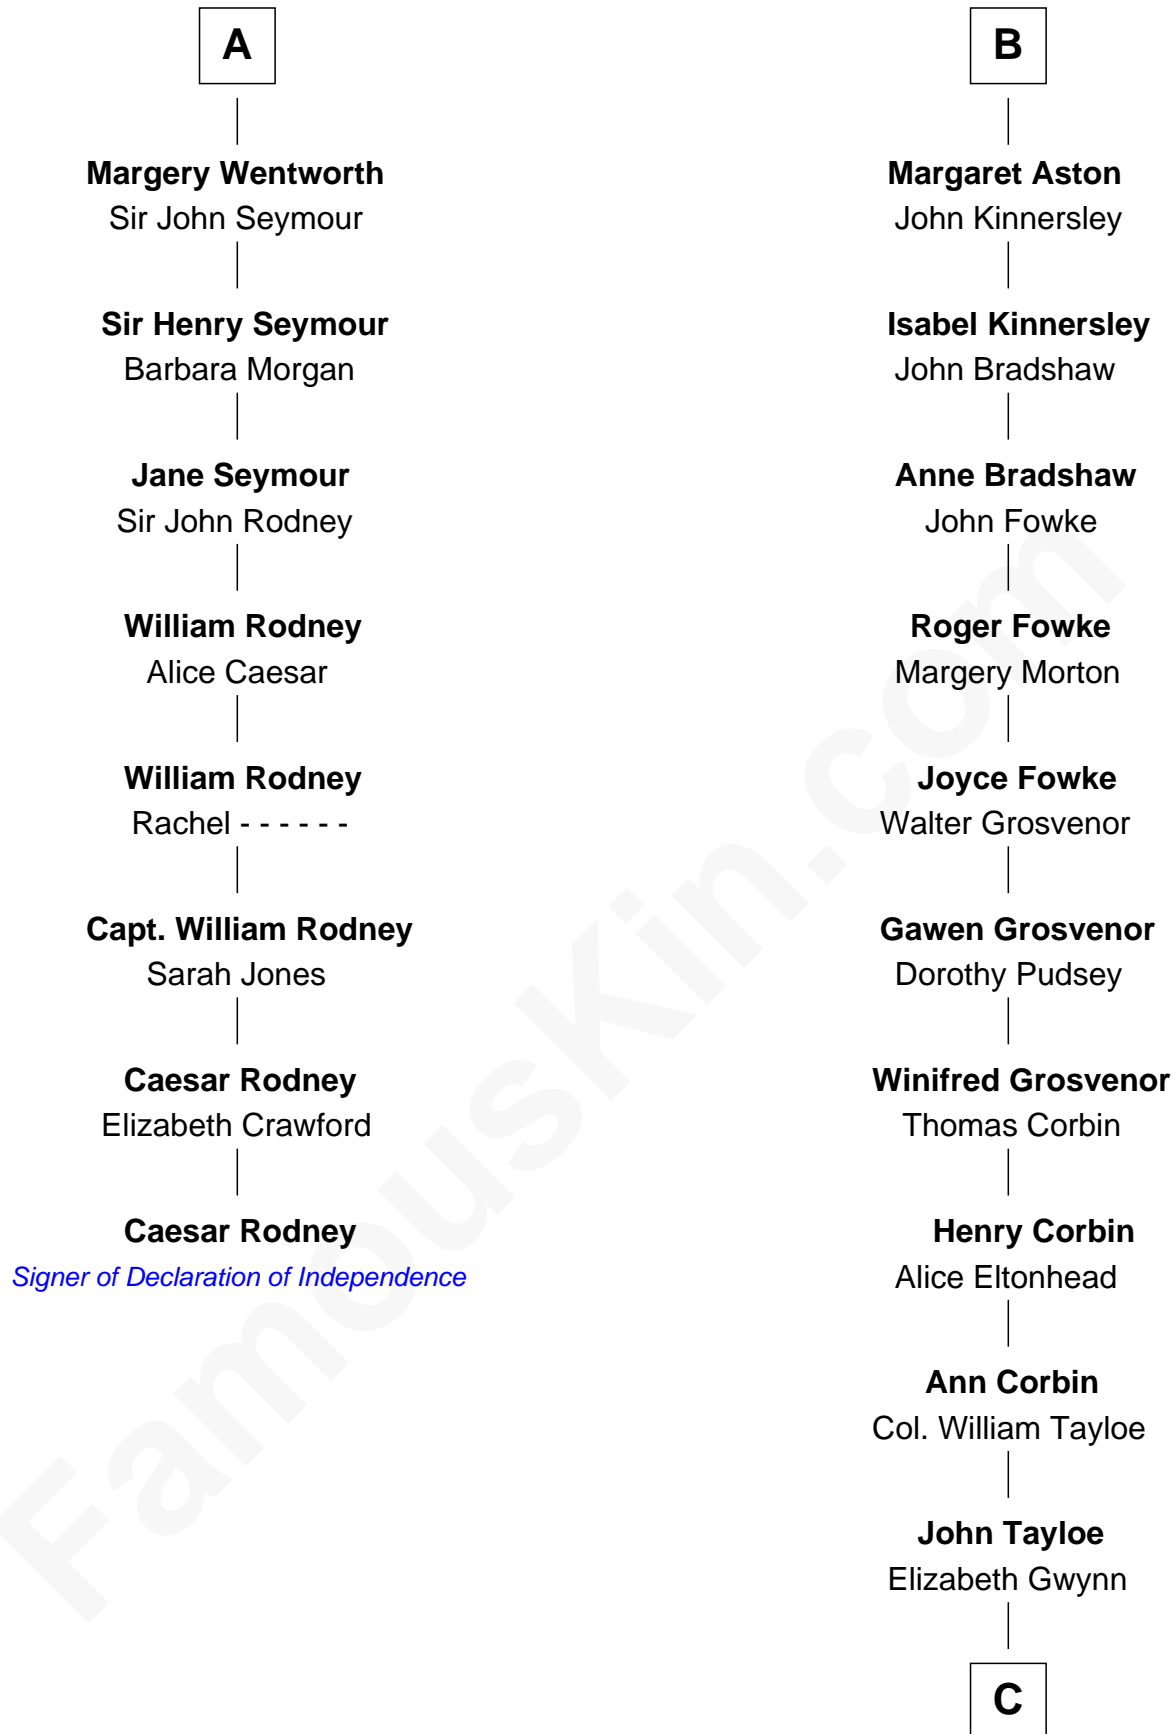

FamousKin.com

Relationship Chart of

Caesar Rodney

Signer of the Declaration of Independence

14th cousin 5 times removed of

Edward Lloyd V

13th Governor of Maryland

C

John Tayloe
Rebecca Plater

Elizabeth Tayloe
Col. Edward Lloyd

Edward Lloyd V
13th Governor of Maryland

FamousKin.com