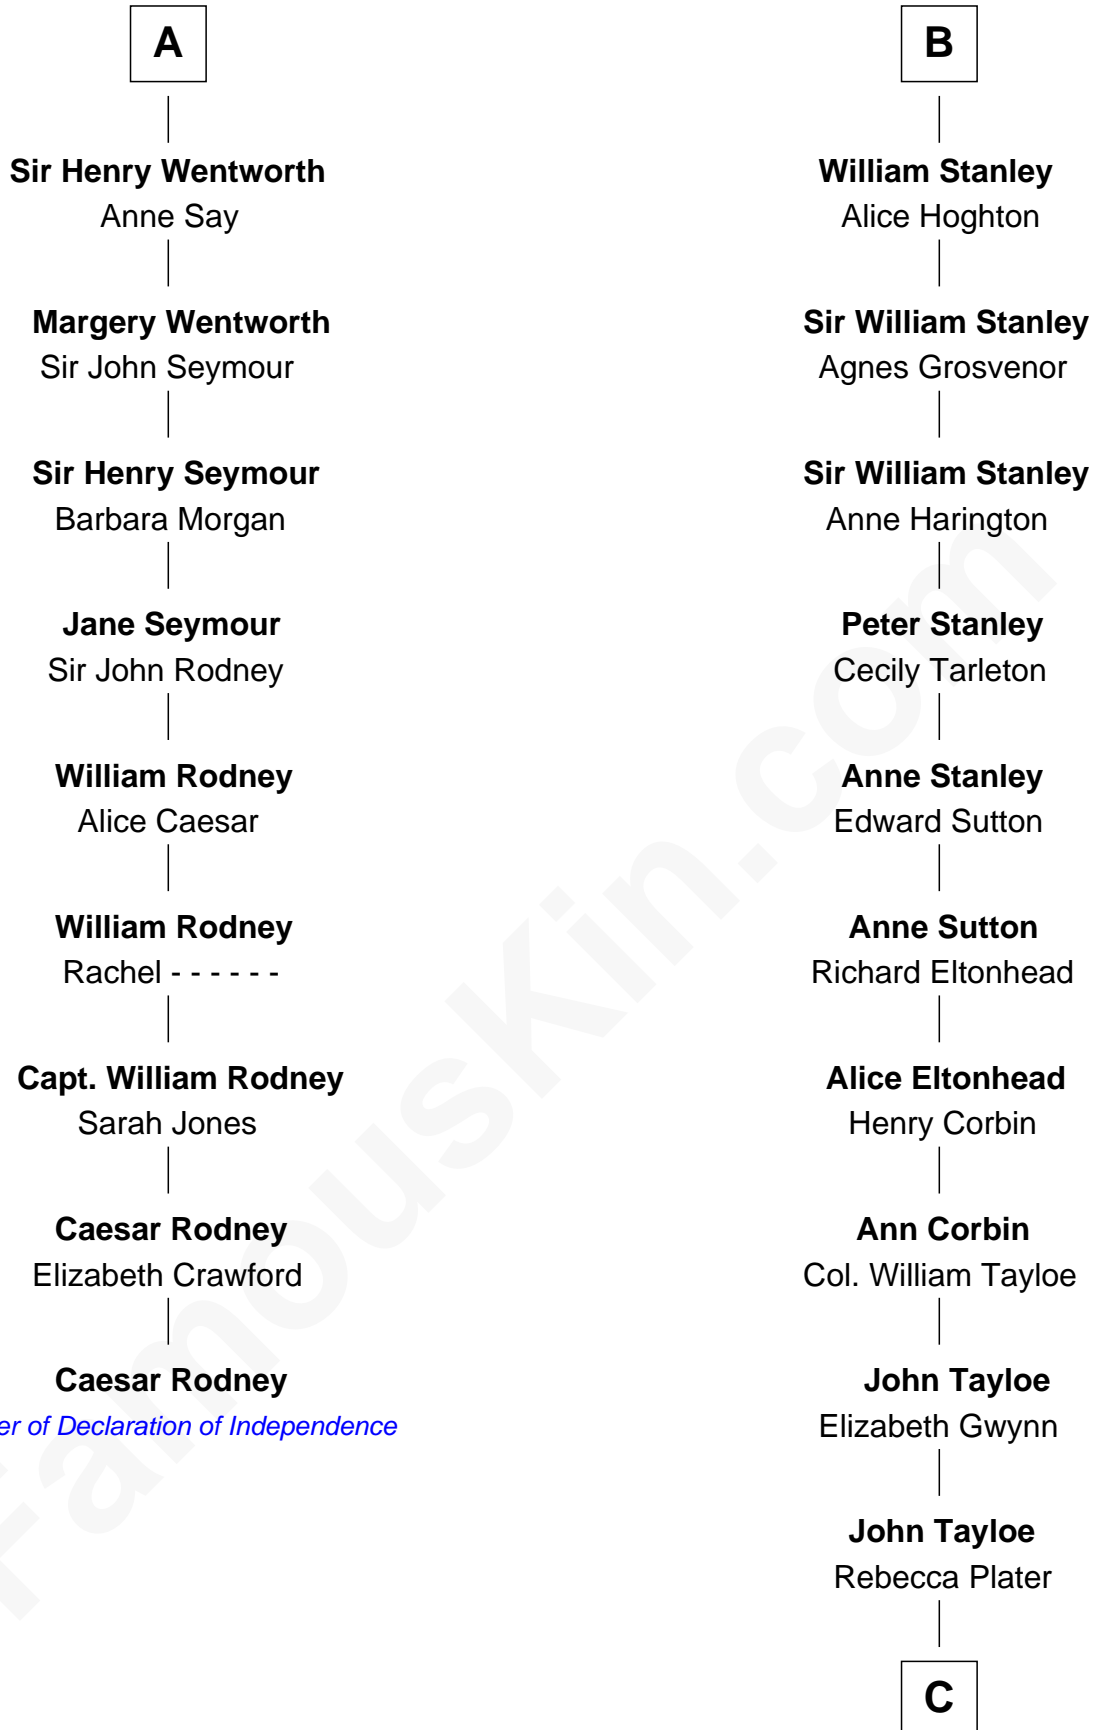

FamousKin.com

Relationship Chart of Caesar Rodney

Signer of the Declaration of Independence

15th cousin 5 times removed of

Henry Lloyd

40th Governor of Maryland

Alan la Zouche

Ellen de Quincy

C

Elizabeth Tayloe
Col. Edward Lloyd

Col. Edward Lloyd
Sally Scott Murray

Daniel Lloyd
Catherine Henry

Henry Lloyd
40th Governor of Maryland

FamousKin.com