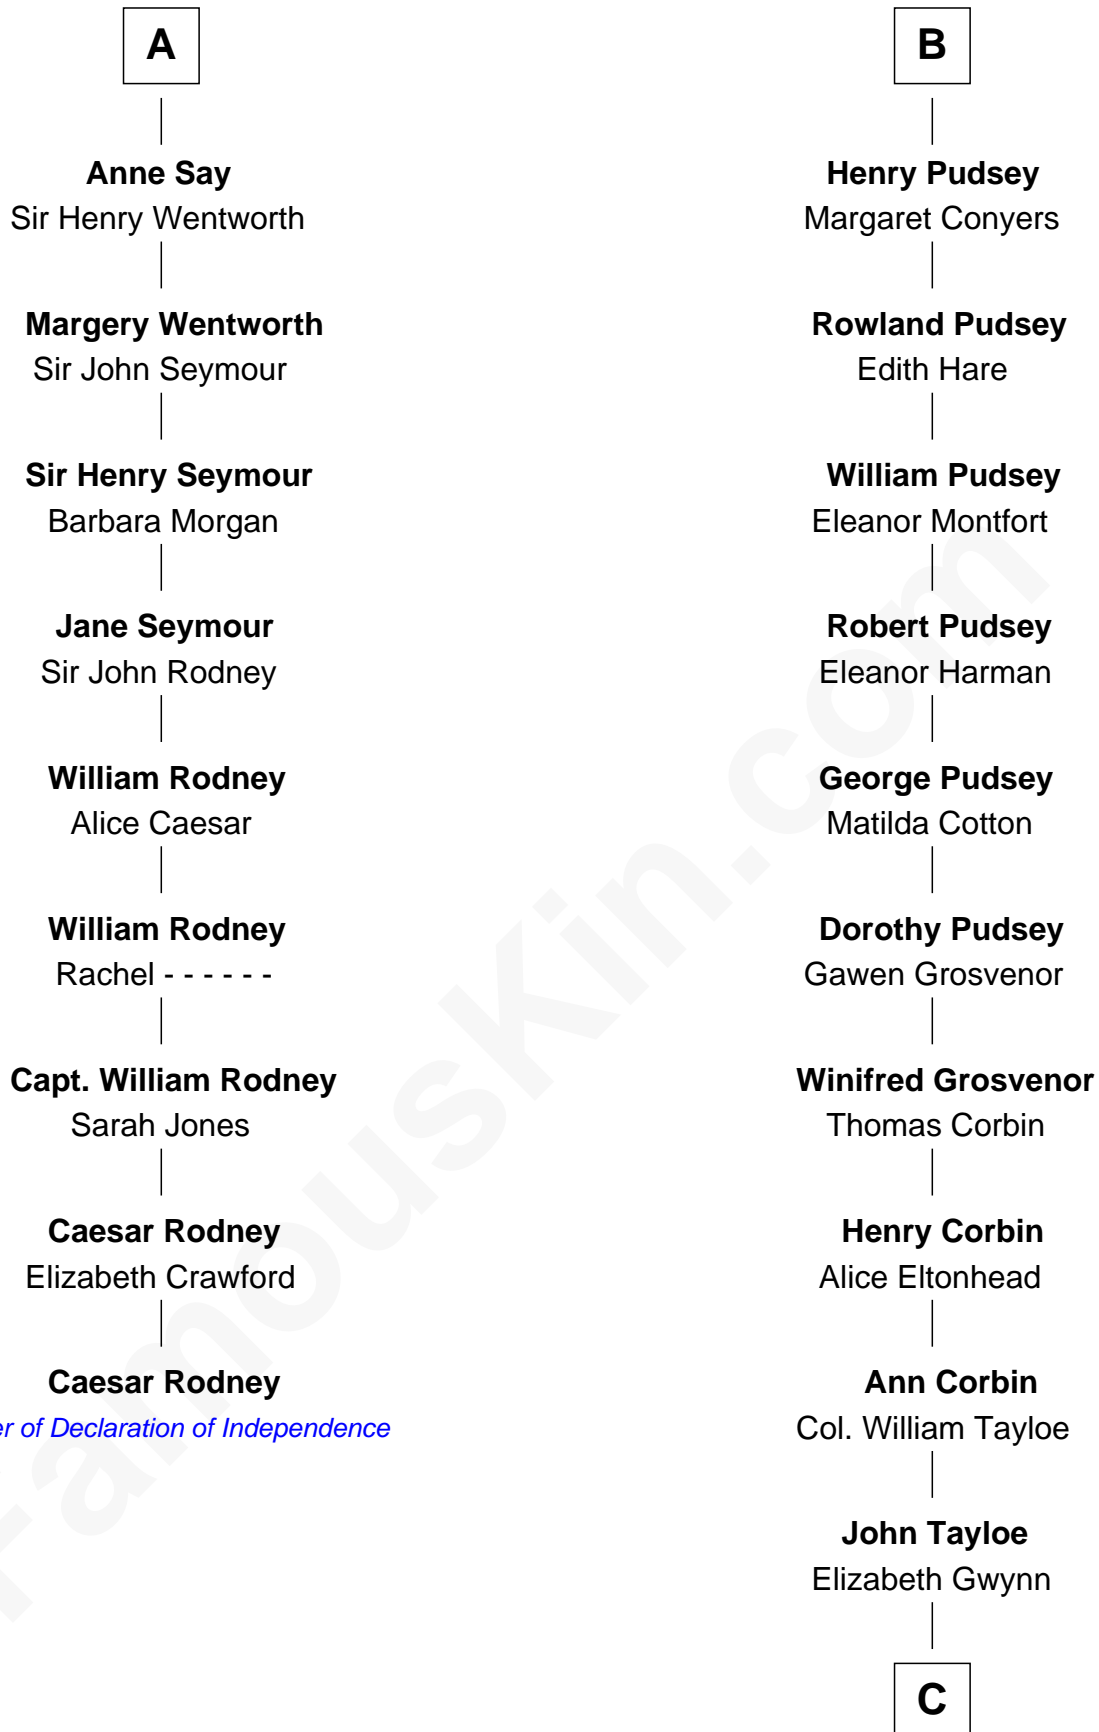

FamousKin.com

Relationship Chart of

Caesar Rodney

Signer of the Declaration of Independence

15th cousin 6 times removed of

Henry Lloyd

40th Governor of Maryland

William de Odingsells

Ela FitzWalter

C

John Tayloe
Rebecca Plater

Elizabeth Tayloe
Col. Edward Lloyd

Col. Edward Lloyd
Sally Scott Murray

Daniel Lloyd
Catherine Henry

Henry Lloyd
40th Governor of Maryland