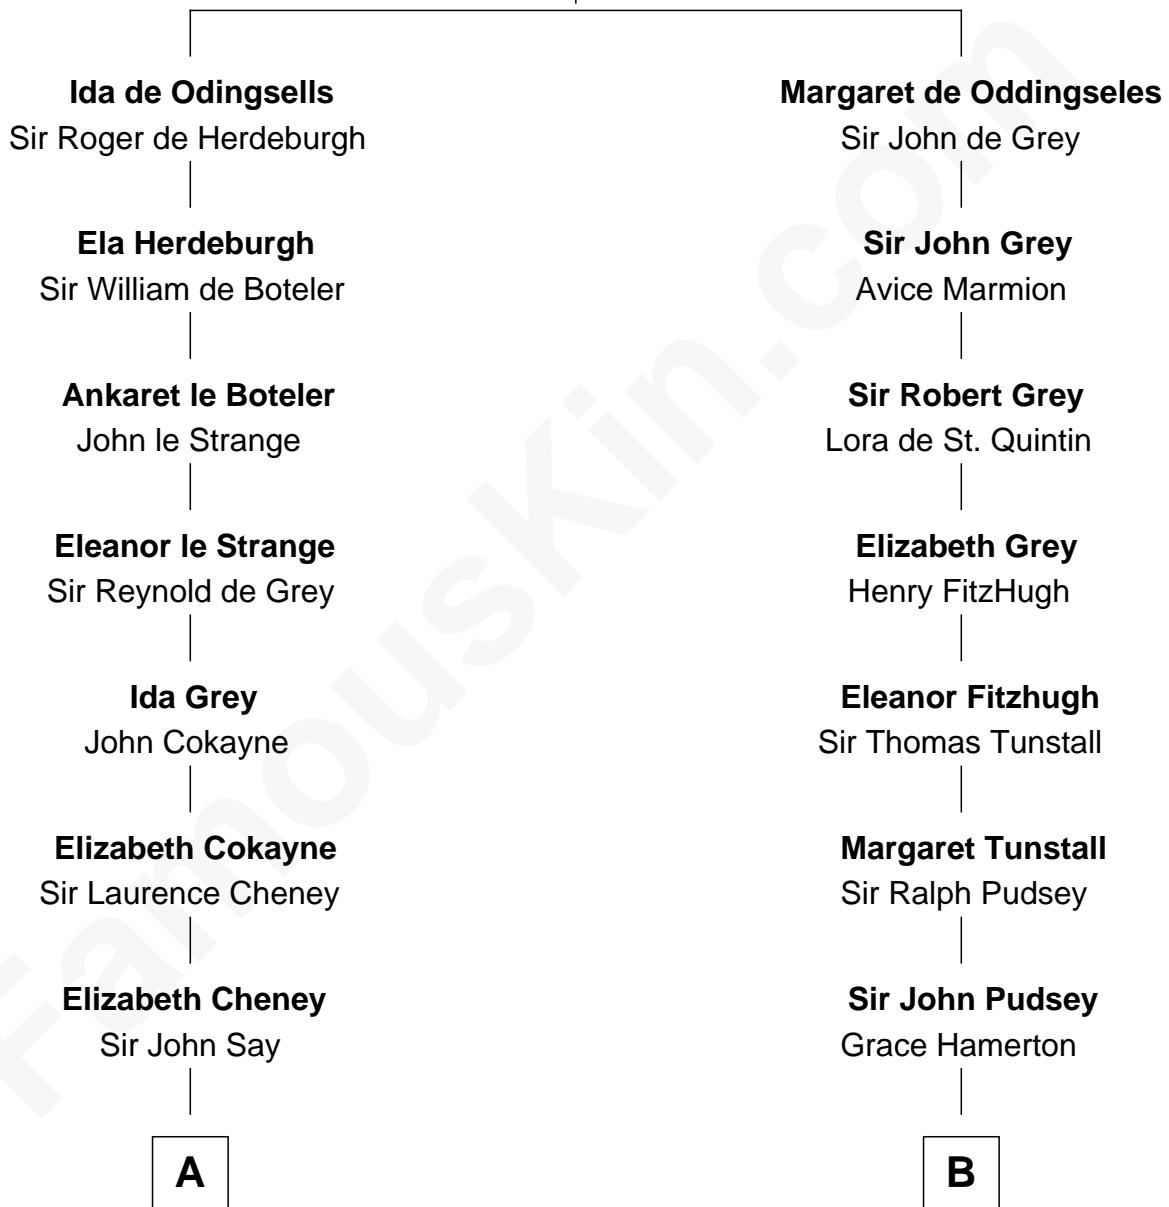

FamousKin.com

Relationship Chart of

Caesar Rodney

Signer of the Declaration of Independence

15th cousin 6 times removed of

Henry Lloyd

40th Governor of Maryland

William de Odingsells

Ela FitzWalter

C

John Tayloe
Rebecca Plater

Elizabeth Tayloe
Col. Edward Lloyd

Col. Edward Lloyd
Sally Scott Murray

Daniel Lloyd
Catherine Henry

Henry Lloyd
40th Governor of Maryland