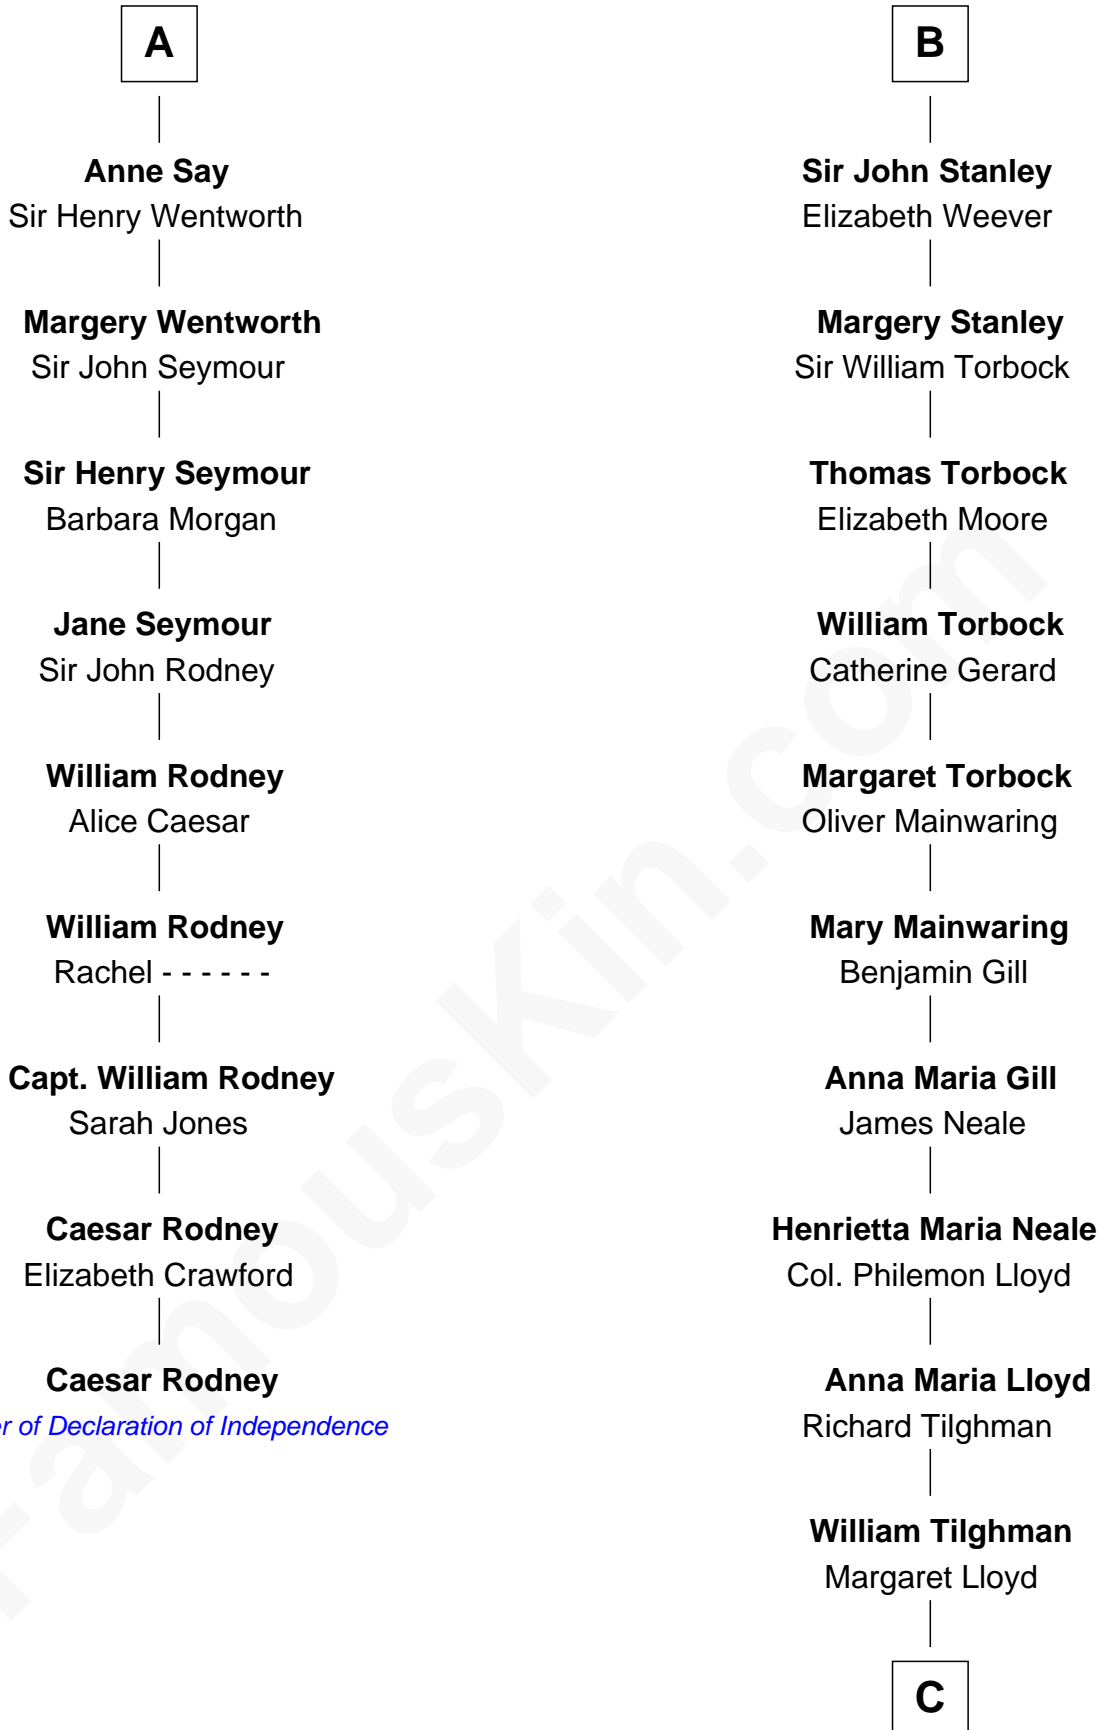

FamousKin.com

Relationship Chart of

Caesar Rodney

Signer of the Declaration of Independence

15th cousin 3 times removed of

Charles Goldsborough
16th Governor of Maryland

Sir Humphrey de Bohun
 Maud of Eu

C

—
Anna Maria Tilghman
Charles Goldsborough

—
Charles Goldsborough
16th Governor of Maryland

FamousKin.com