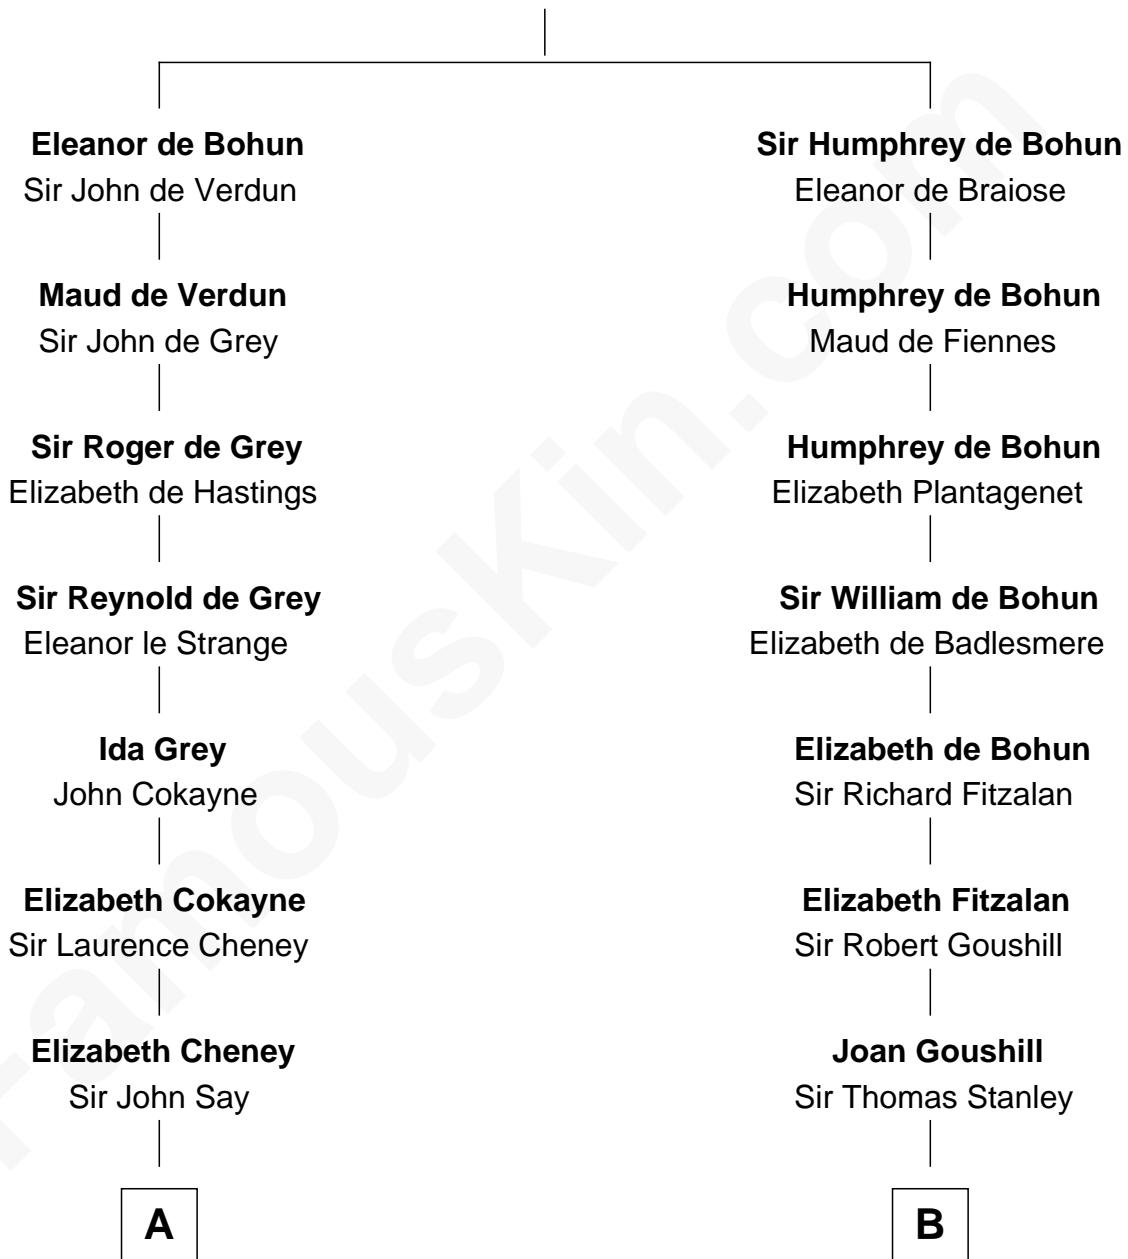

FamousKin.com

Relationship Chart of

Caesar Rodney

Signer of the Declaration of Independence

15th cousin 3 times removed of

Charles Goldsborough
16th Governor of Maryland

Sir Humphrey de Bohun
 Maud of Eu

C

—
Anna Maria Tilghman
Charles Goldsborough

—
Charles Goldsborough
16th Governor of Maryland

FamousKin.com