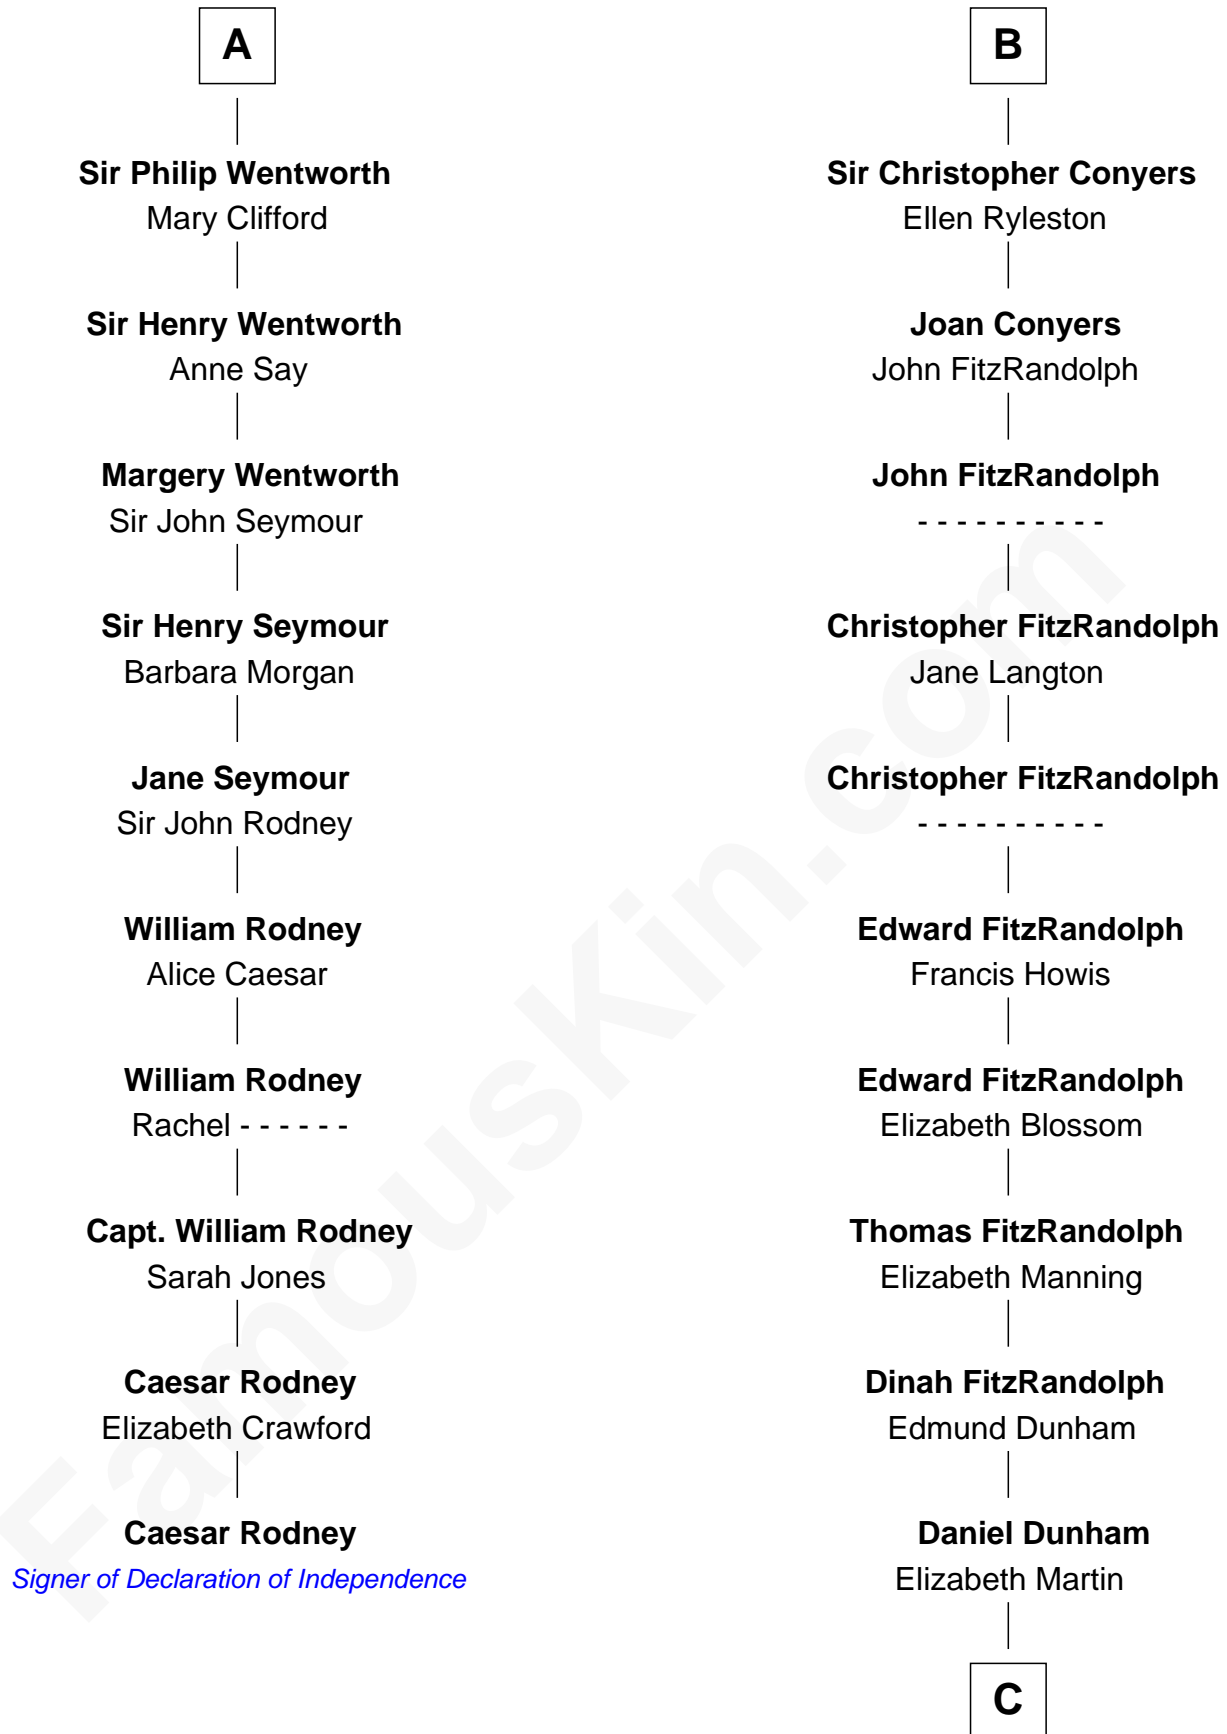

FamousKin.com

Relationship Chart of

Caesar Rodney

Signer of the Declaration of Independence

16th cousin 5 times removed of

Georgia O'Keeffe
American Artist

Sir William de Ros
Lucy FitzPiers

C

Isabella Dunham

Abraham Wyckoff

Charles Wyckoff

Alletta Maria Field

Isabella Wyckoff

George Victor Tutto

Ida Ten Eyck Tutto

Francis Calyxtus O'Keeffe