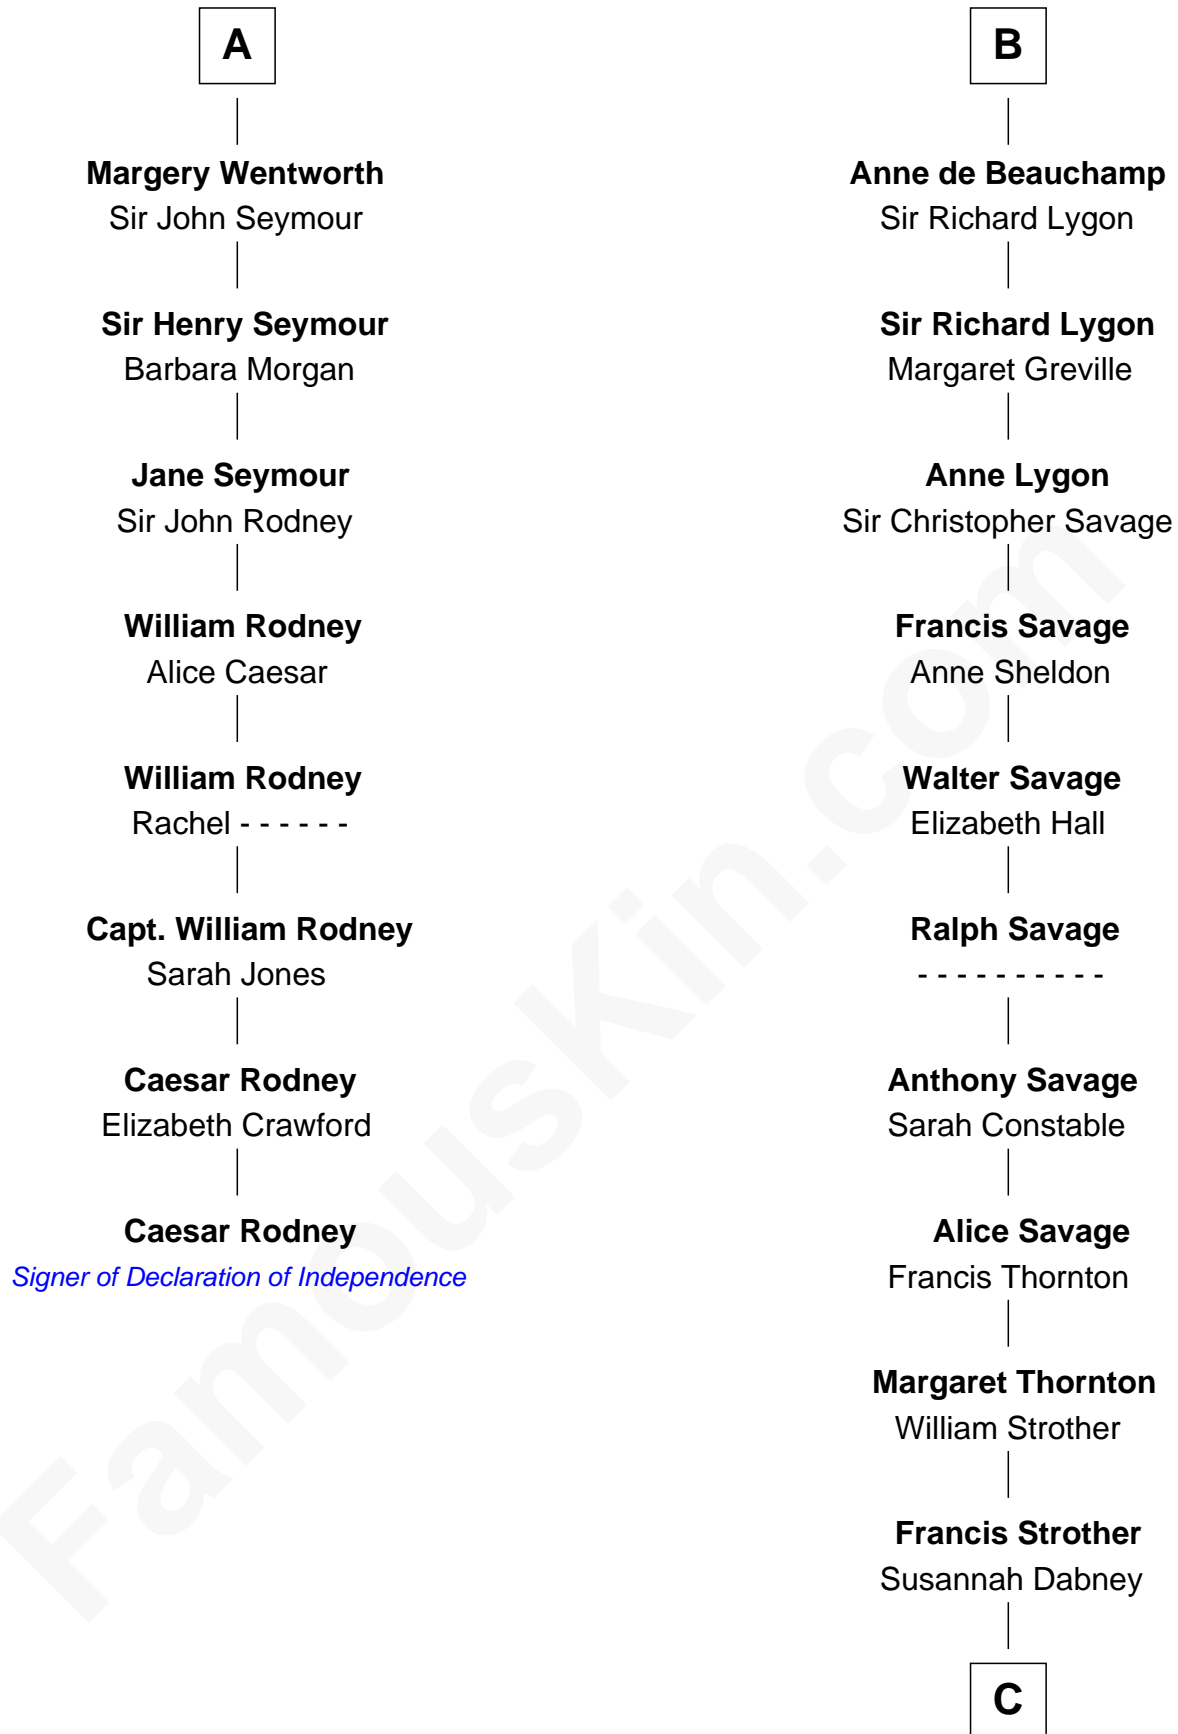

FamousKin.com

Relationship Chart of Caesar Rodney

Signer of the Declaration of Independence

14th cousin 5 times removed of

Zachary Taylor
12th U.S. President

Sir Hugh le Despencer
Isabella de Beauchamp

Sir Philip le Despencer
Margaret de Goushill

Hugh le Despencer
Eleanor de Clare

Sir Philip le Despencer
Joan de Cobham

Sir Edward le Despencer
Anne de Ferrers

Sir Philip le Despencer
Elizabeth - - - - -

Edward Despencer
Elizabeth Burghersh

Sir Philip le Despencer
Elizabeth de Tibetot

Margaret Despencer
Robert de Ferrers

Margery Despencer
Sir Roger Wentworth

Sir Edmund Ferrers
Ellen Roche

Sir Philip Wentworth
Mary Clifford

Margaret Ferrers
John de Beauchamp

Sir Henry Wentworth
Anne Say

Sir Richard de Beauchamp
Elizabeth Stafford

A

B

C

William Strother

Sarah Bayly

Sarah Dabney Strother

Col. Richard Taylor

Zachary Taylor