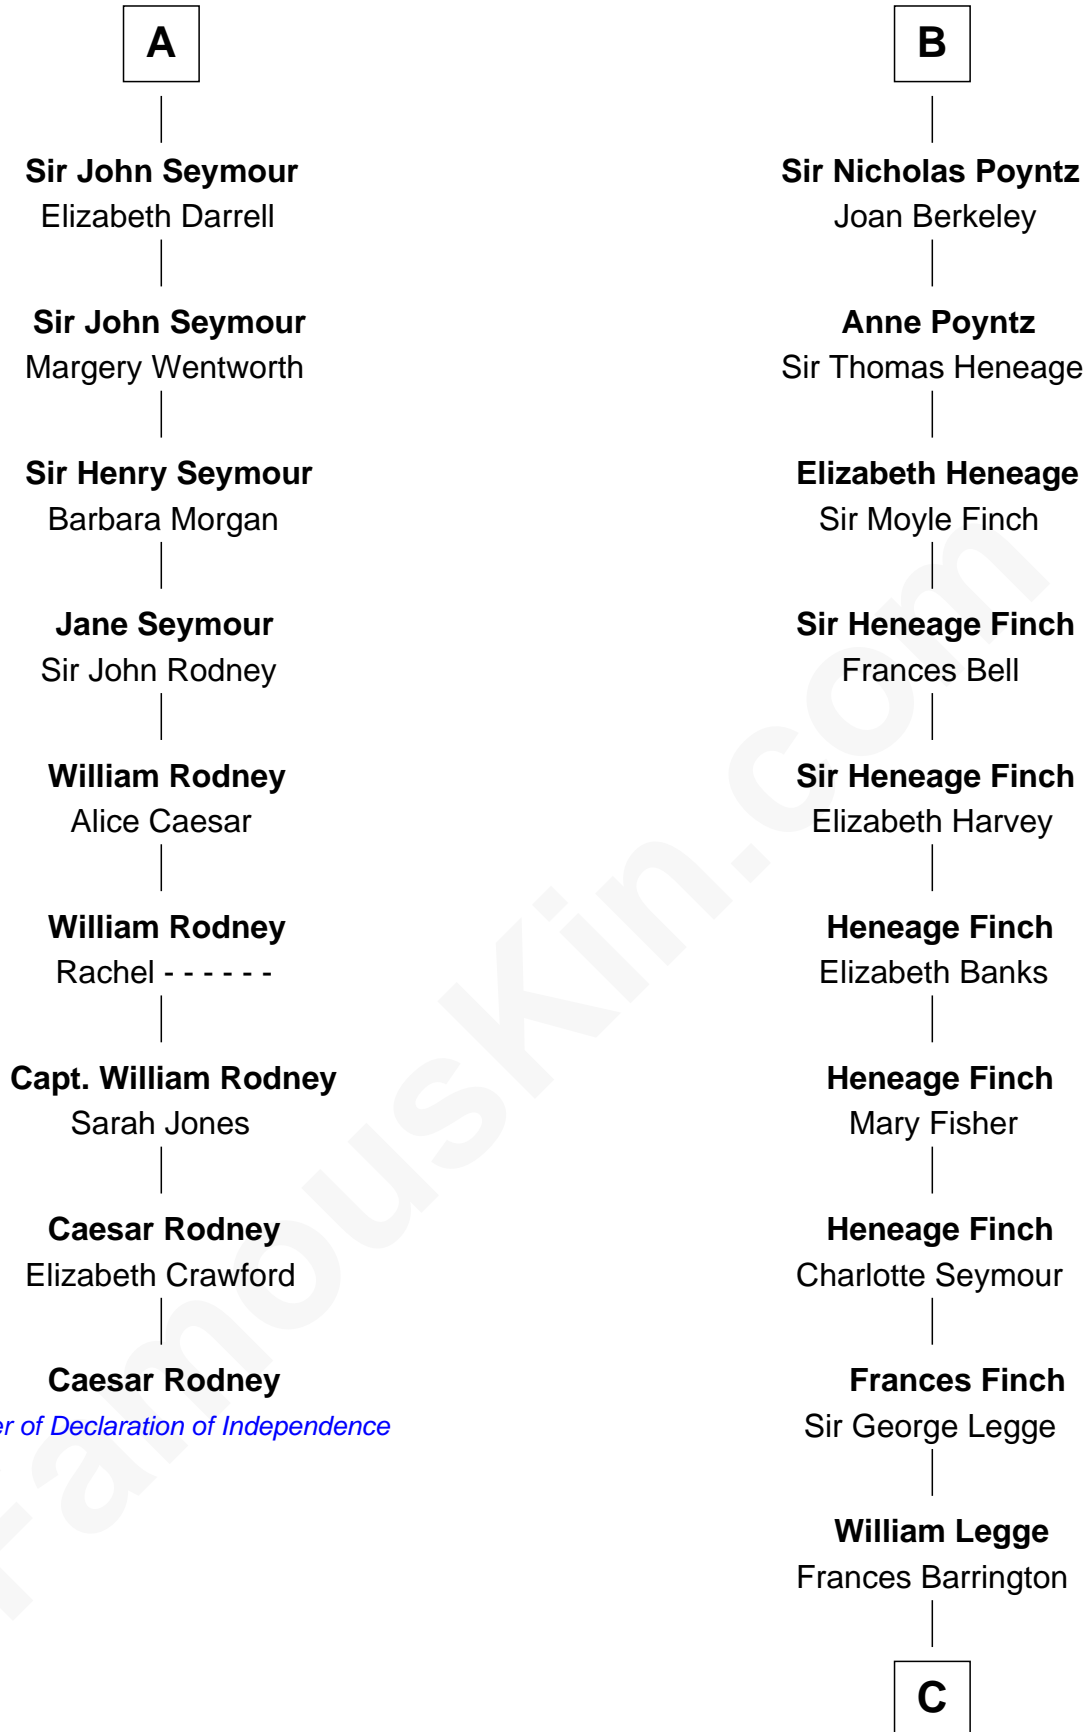

## Relationship Chart of

### Caesar Rodney

Signer of the Declaration of Independence

15th cousin 6 times removed of

### Kit Harington

TV Actor - "Game of Thrones"

**Sir Hugh de Courtenay**

Eleanor le Despencer

C

**Edward Henry Legge**

Cordelia Twysden Molesworth

**Lois Marjorie Legge**