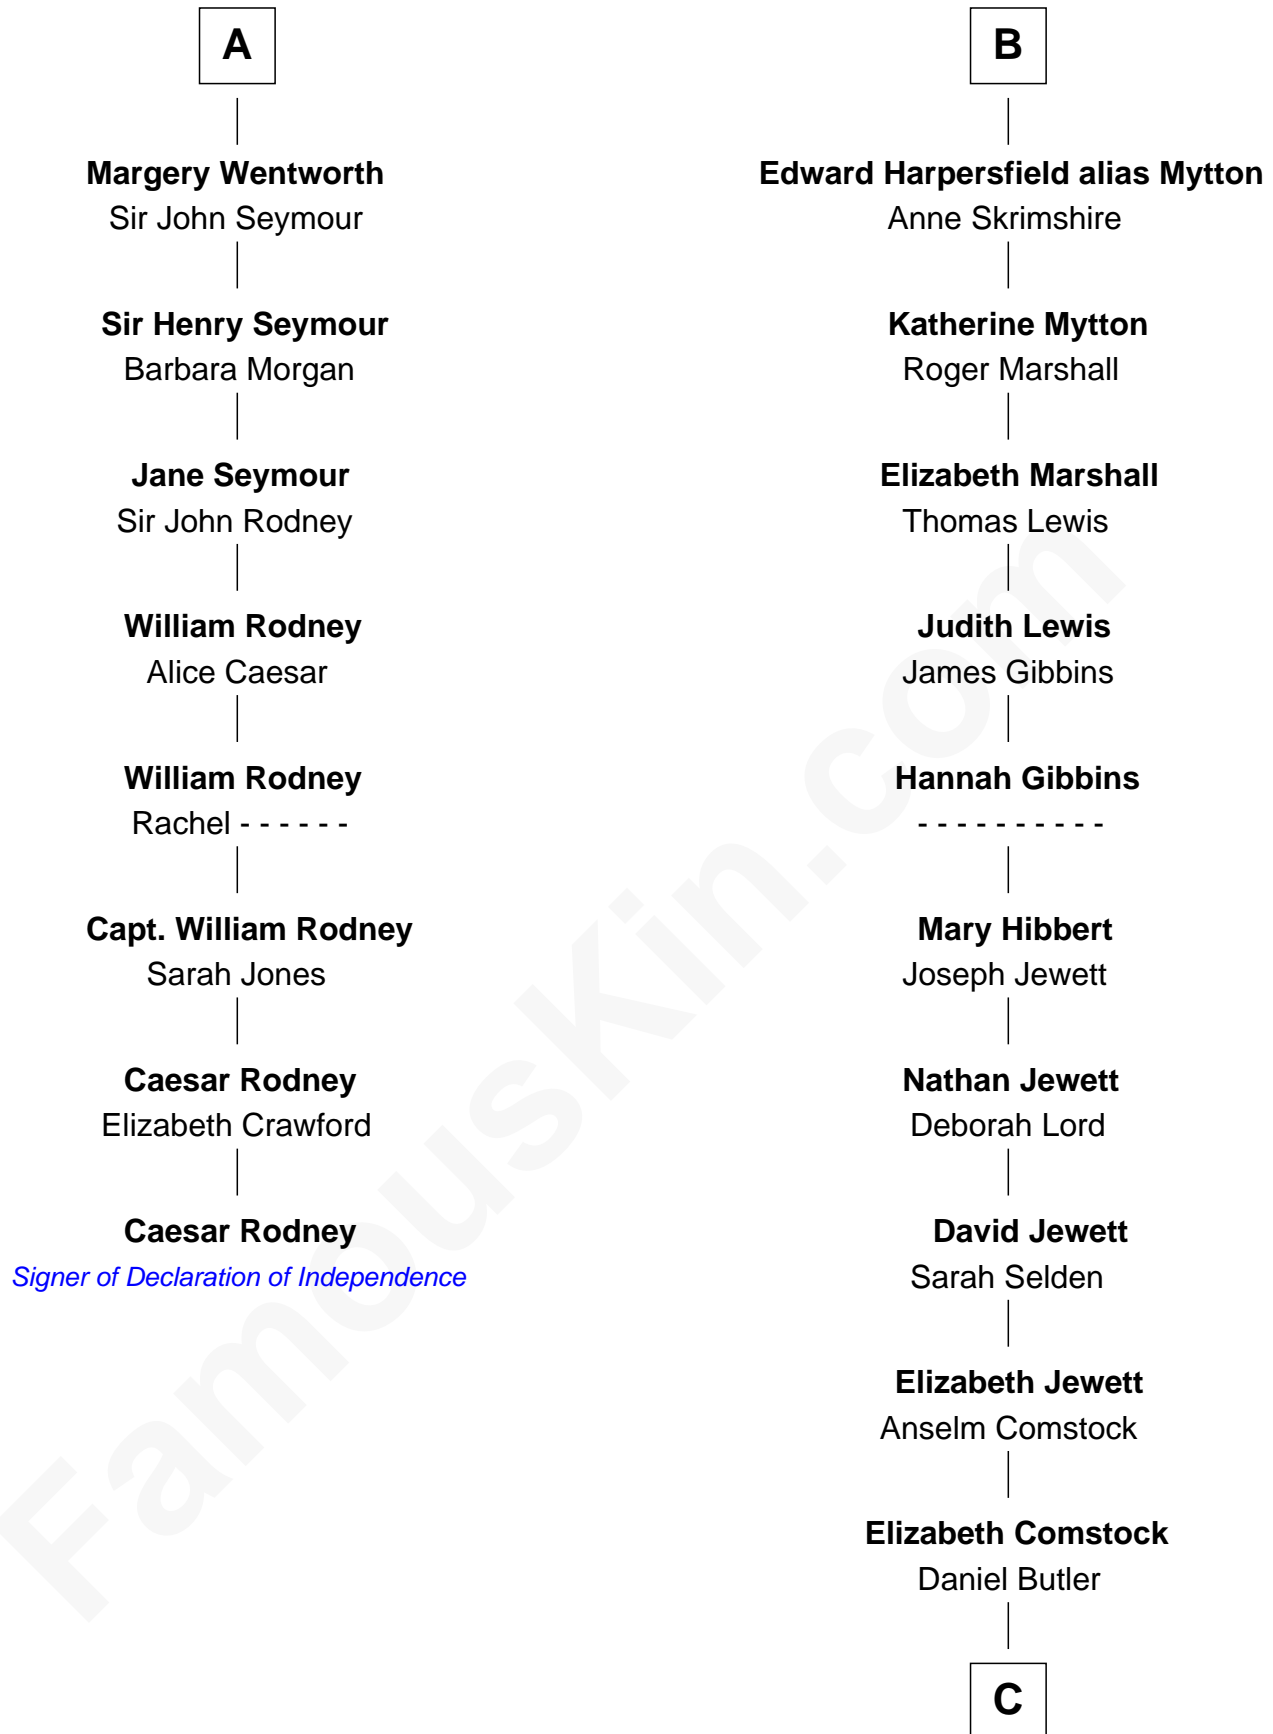

FamousKin.com

Relationship Chart of

Caesar Rodney

Signer of the Declaration of Independence

14th cousin 7 times removed of

Gerald Ford

38th U.S. President

Eudo la Zouche
Milicent de Cantilupe

Sir Henry Beaumont

Constance Beaumont

John Mytton

Joyce Mytton

John Harpersfield

B

C

George Selden Butler

Elizabeth Ely Gridley

Amy Gridley Butler

George Manney Ayer

Adele Augusta Ayer

Levi Addison Gardner

Dorothy Ayer Gardner

Leslie Lynch King

Gerald Ford