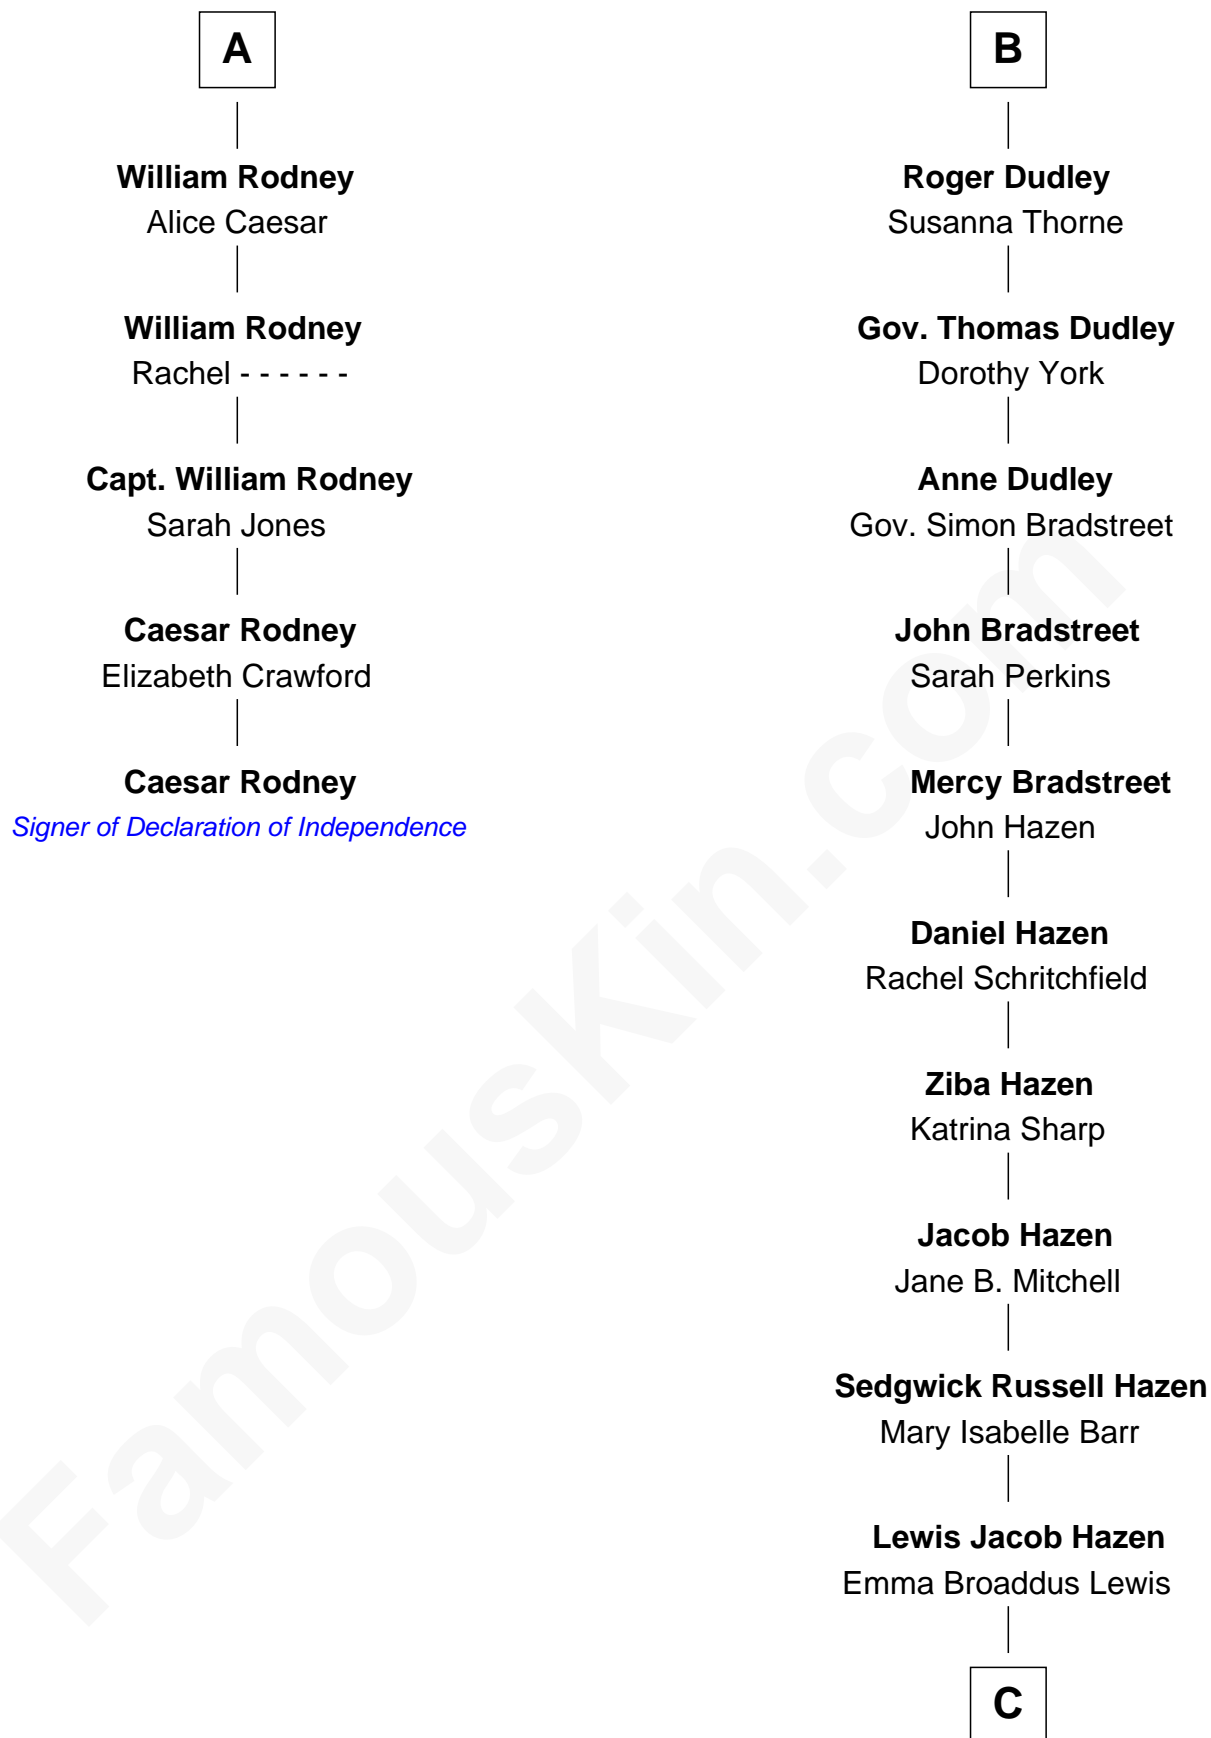

## Relationship Chart of

### Caesar Rodney

*Signer of the Declaration of Independence*

11th cousin 8 times removed of

**J. K. Simmons**  
*TV and Movie Actor*

**Sir Reynold de Grey**  
Eleanor le Strange

**C**

**Ruth Hazen**

Col. Ralph Archibald Kimble

**Patricia Kimble**

Dr. Donald William Simmons

**J. K. Simmons**

*TV and Movie Actor*