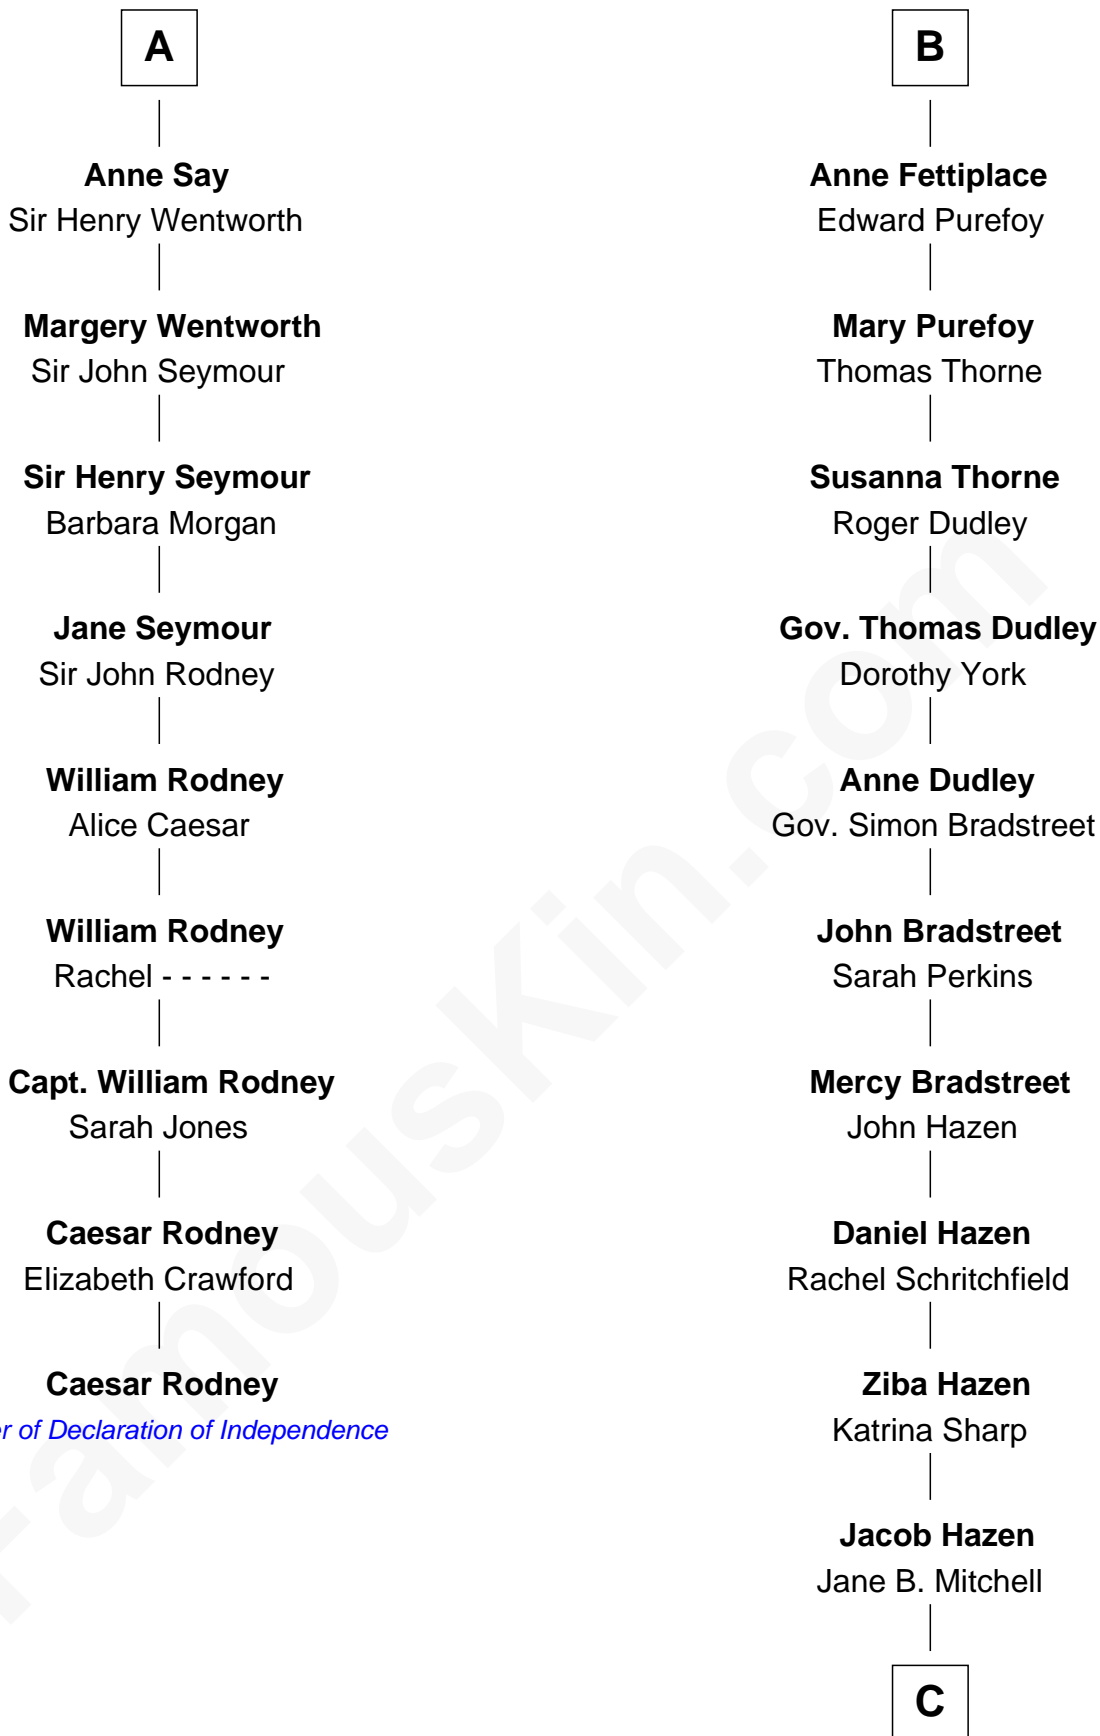

FamousKin.com

Relationship Chart of

Caesar Rodney

Signer of the Declaration of Independence

15th cousin 6 times removed of

J. K. Simmons
TV and Movie Actor

William de Odingsells
Ela FitzWalter

Ida de Odingsells
Sir Roger de Herdeburgh

Ela Herdeburgh
Sir William de Boteler

Ankaret le Boteler
John le Strange

Eleanor le Strange
Sir Reynold de Grey

Ida Grey
John Cokayne

Elizabeth Cokayne
Sir Laurence Cheney

Elizabeth Cheney
Sir John Say

A

Margaret de Oddingseles
Sir John de Grey

Sir John Grey
Avice Marmion

Maud Grey
Sir Thomas Harcourt

Sir Thomas Harcourt
Jane Fraunceys

Sir Richard Harcourt
Edith St. Clair

Alice Harcourt
William Bessiles

Elizabeth Bessiles
Richard Fettiplace

B

C