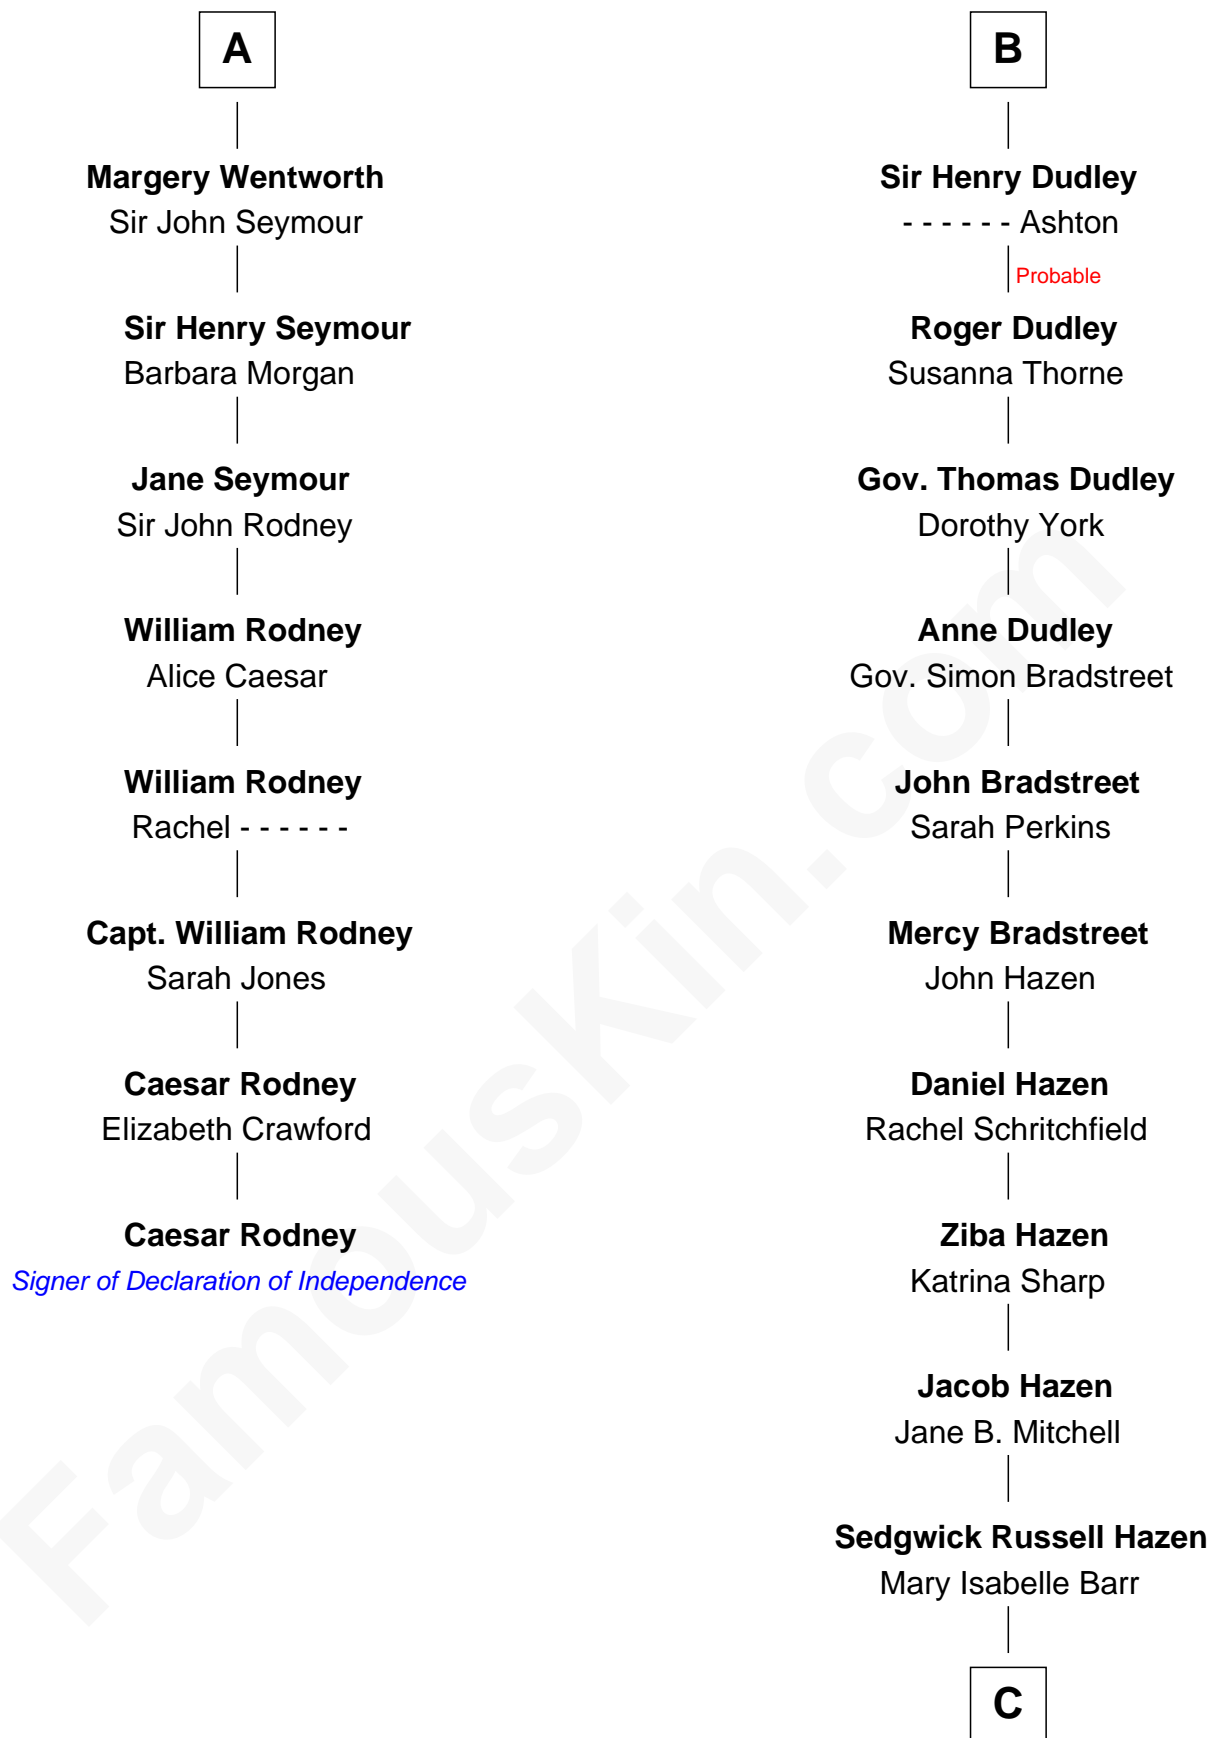

FamousKin.com

Relationship Chart of

Caesar Rodney

Signer of the Declaration of Independence

14th cousin 6 times removed of

J. K. Simmons
TV and Movie Actor

C

Lewis Jacob Hazen

Emma Broaddus Lewis

Ruth Hazen

Col. Ralph Archibald Kimble

Patricia Kimble

Dr. Donald William Simmons

J. K. Simmons

TV and Movie Actor