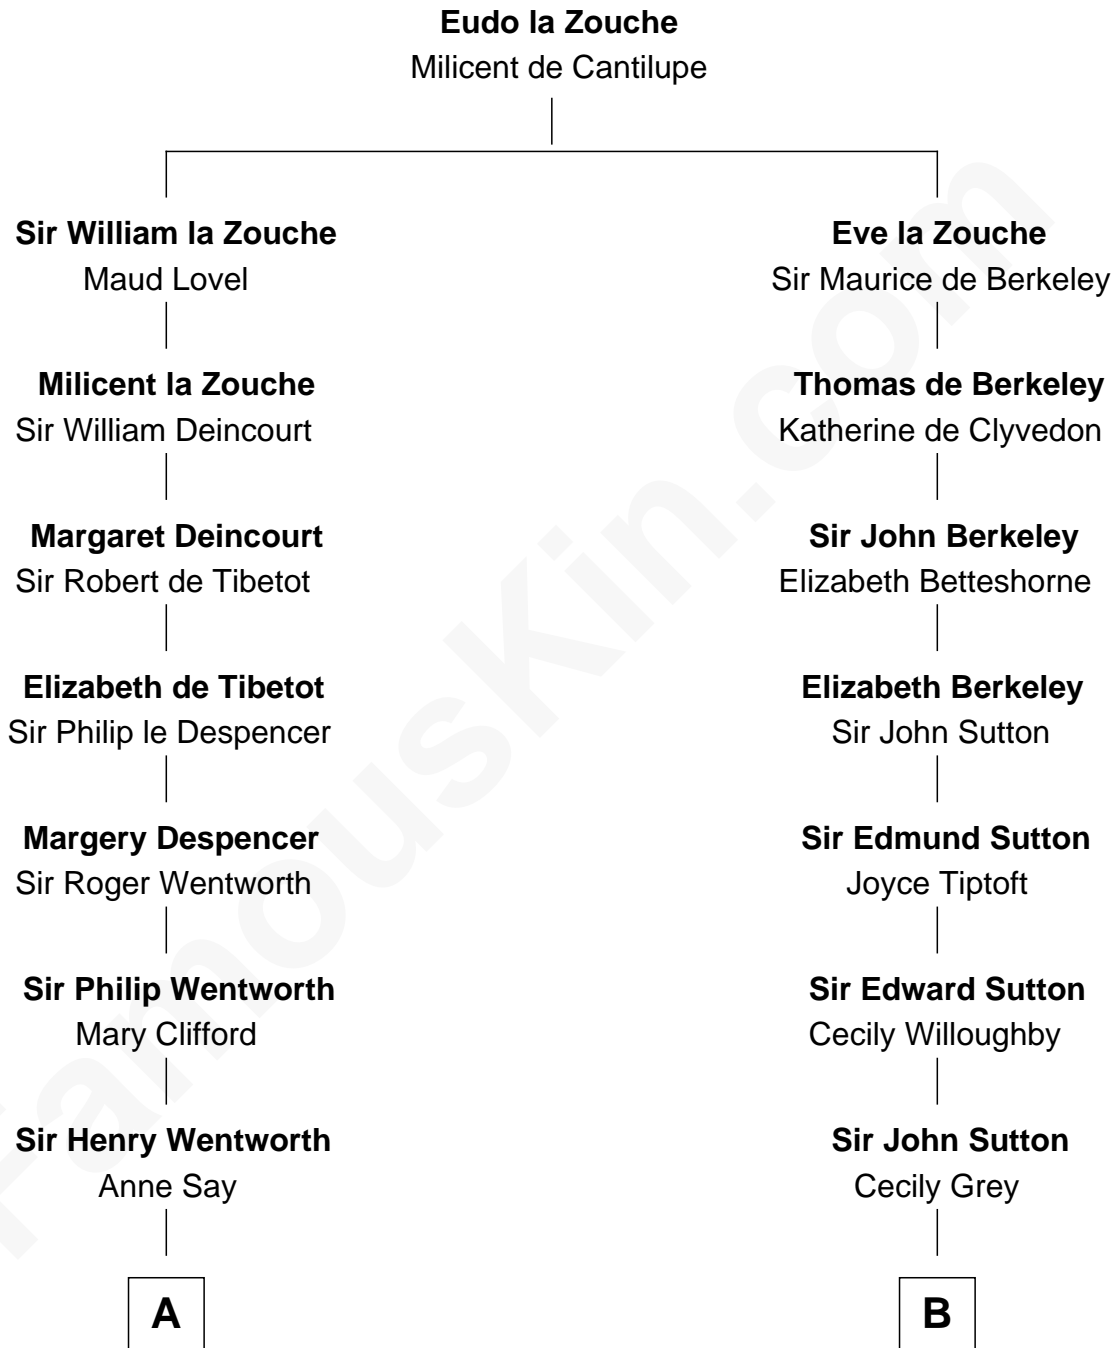

FamousKin.com

Relationship Chart of

Caesar Rodney

Signer of the Declaration of Independence

14th cousin 6 times removed of

J. K. Simmons
TV and Movie Actor

C

Lewis Jacob Hazen

Emma Broaddus Lewis

Ruth Hazen

Col. Ralph Archibald Kimble

Patricia Kimble

Dr. Donald William Simmons

J. K. Simmons

TV and Movie Actor