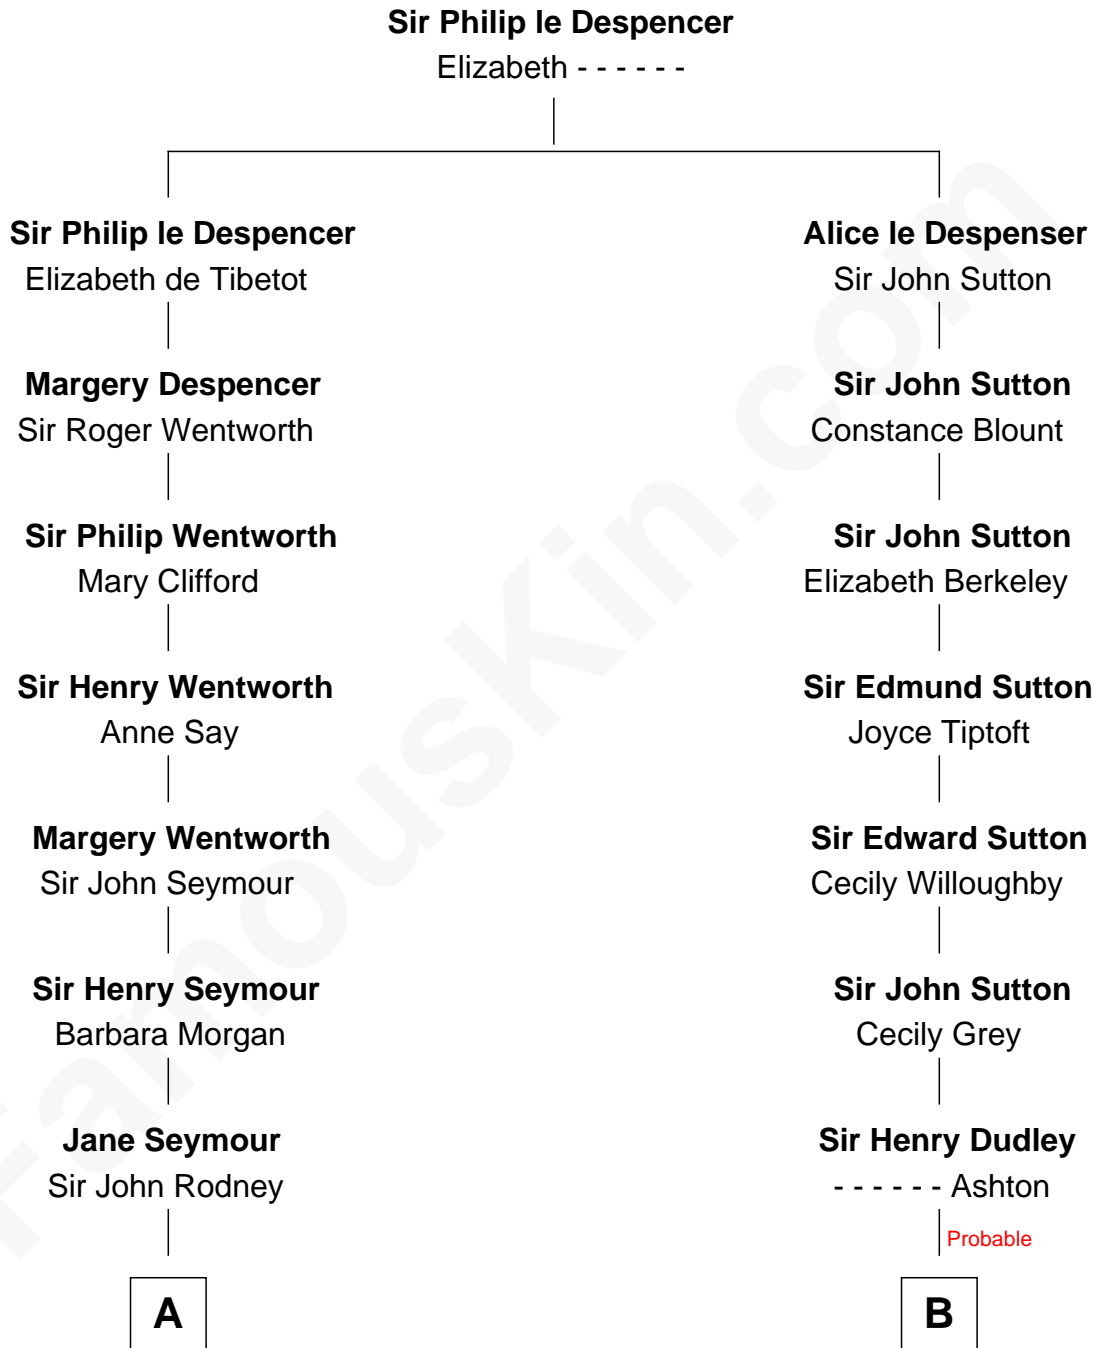

FamousKin.com

Relationship Chart of Caesar Rodney

Signer of the Declaration of Independence

11th cousin 8 times removed of

J. K. Simmons
TV and Movie Actor

C

Ruth Hazen

Col. Ralph Archibald Kimble