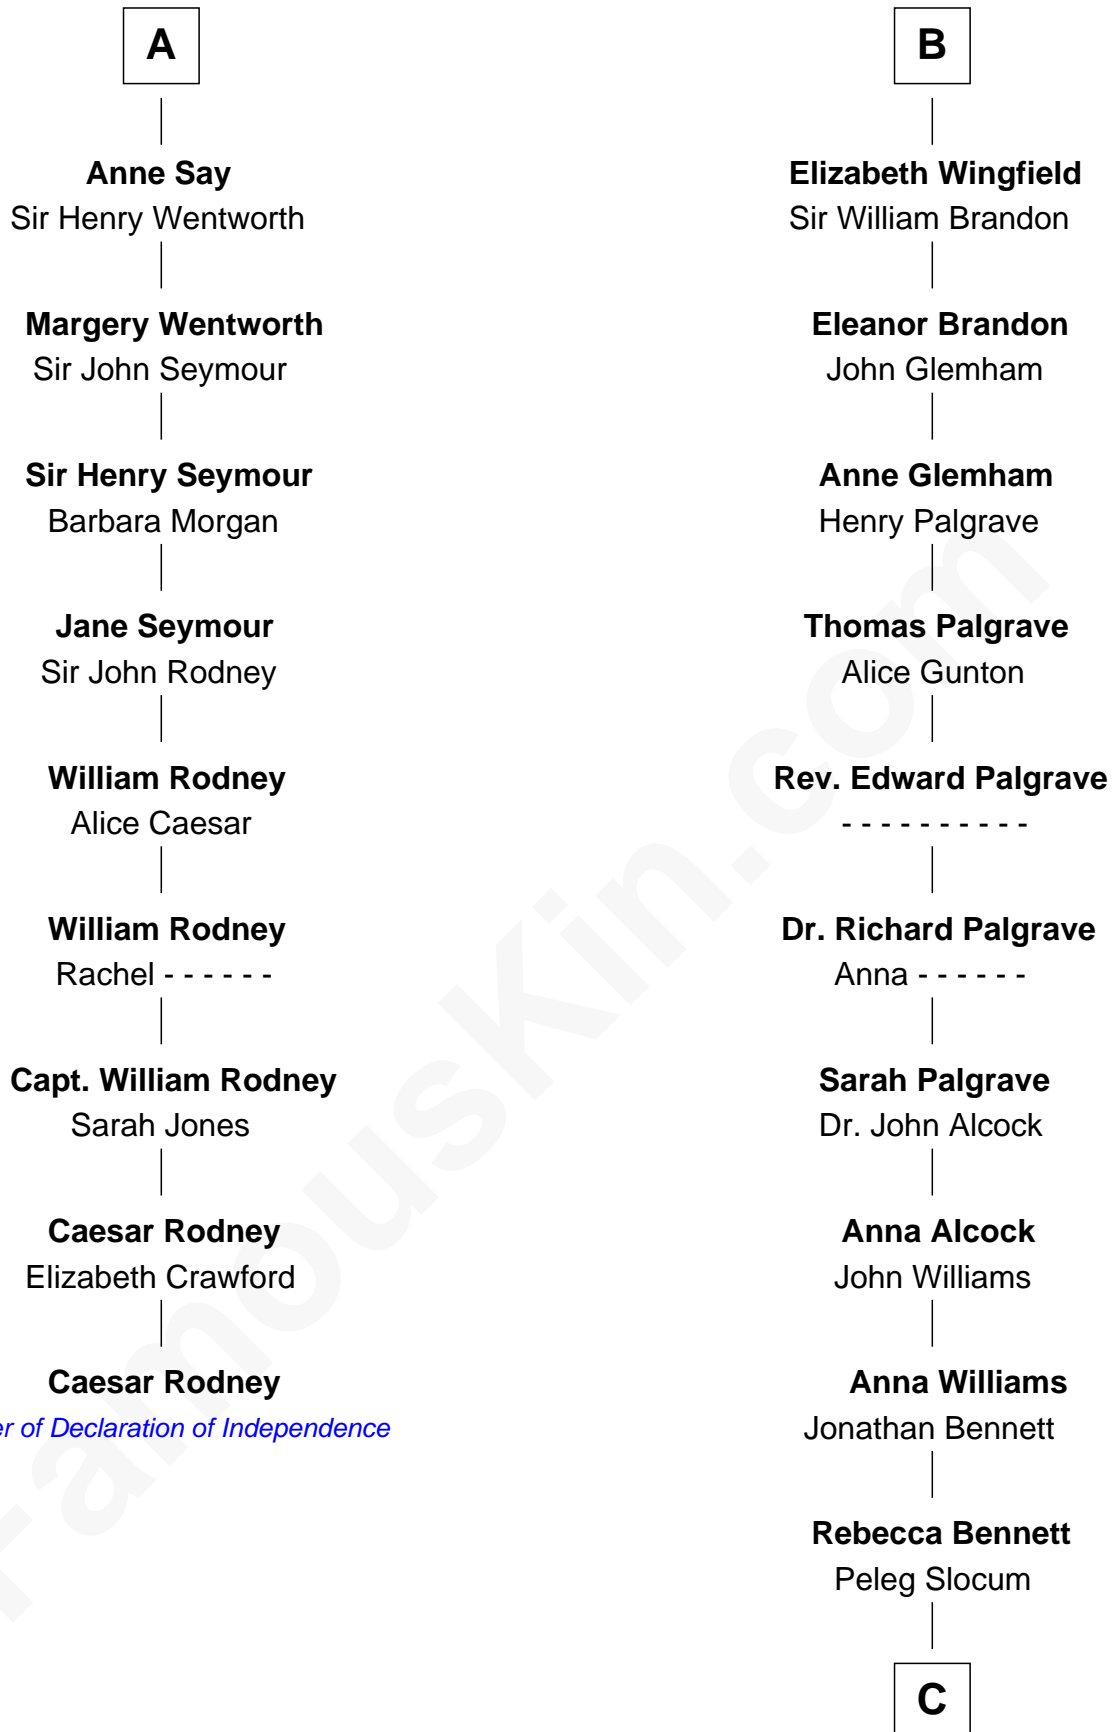

## Relationship Chart of

### Caesar Rodney

*Signer of the Declaration of Independence*

15th cousin 6 times removed of

### Henry Clay Folger

*Founder of Folger Shakespeare Library and Chairman of Standard Oil*

### Sir Humphrey de Bohun

Maud of Eu

**C**

**Peleg Slocum**  
Elizabeth Brown

**Rebecca Slocum**  
George Folger

**Samuel Brown Folger**  
Nancy F. Hiller

**Henry Clay Folger**  
Eliza Jane Clark

**Henry Clay Folger**  
*Chairman of Standard Oil*