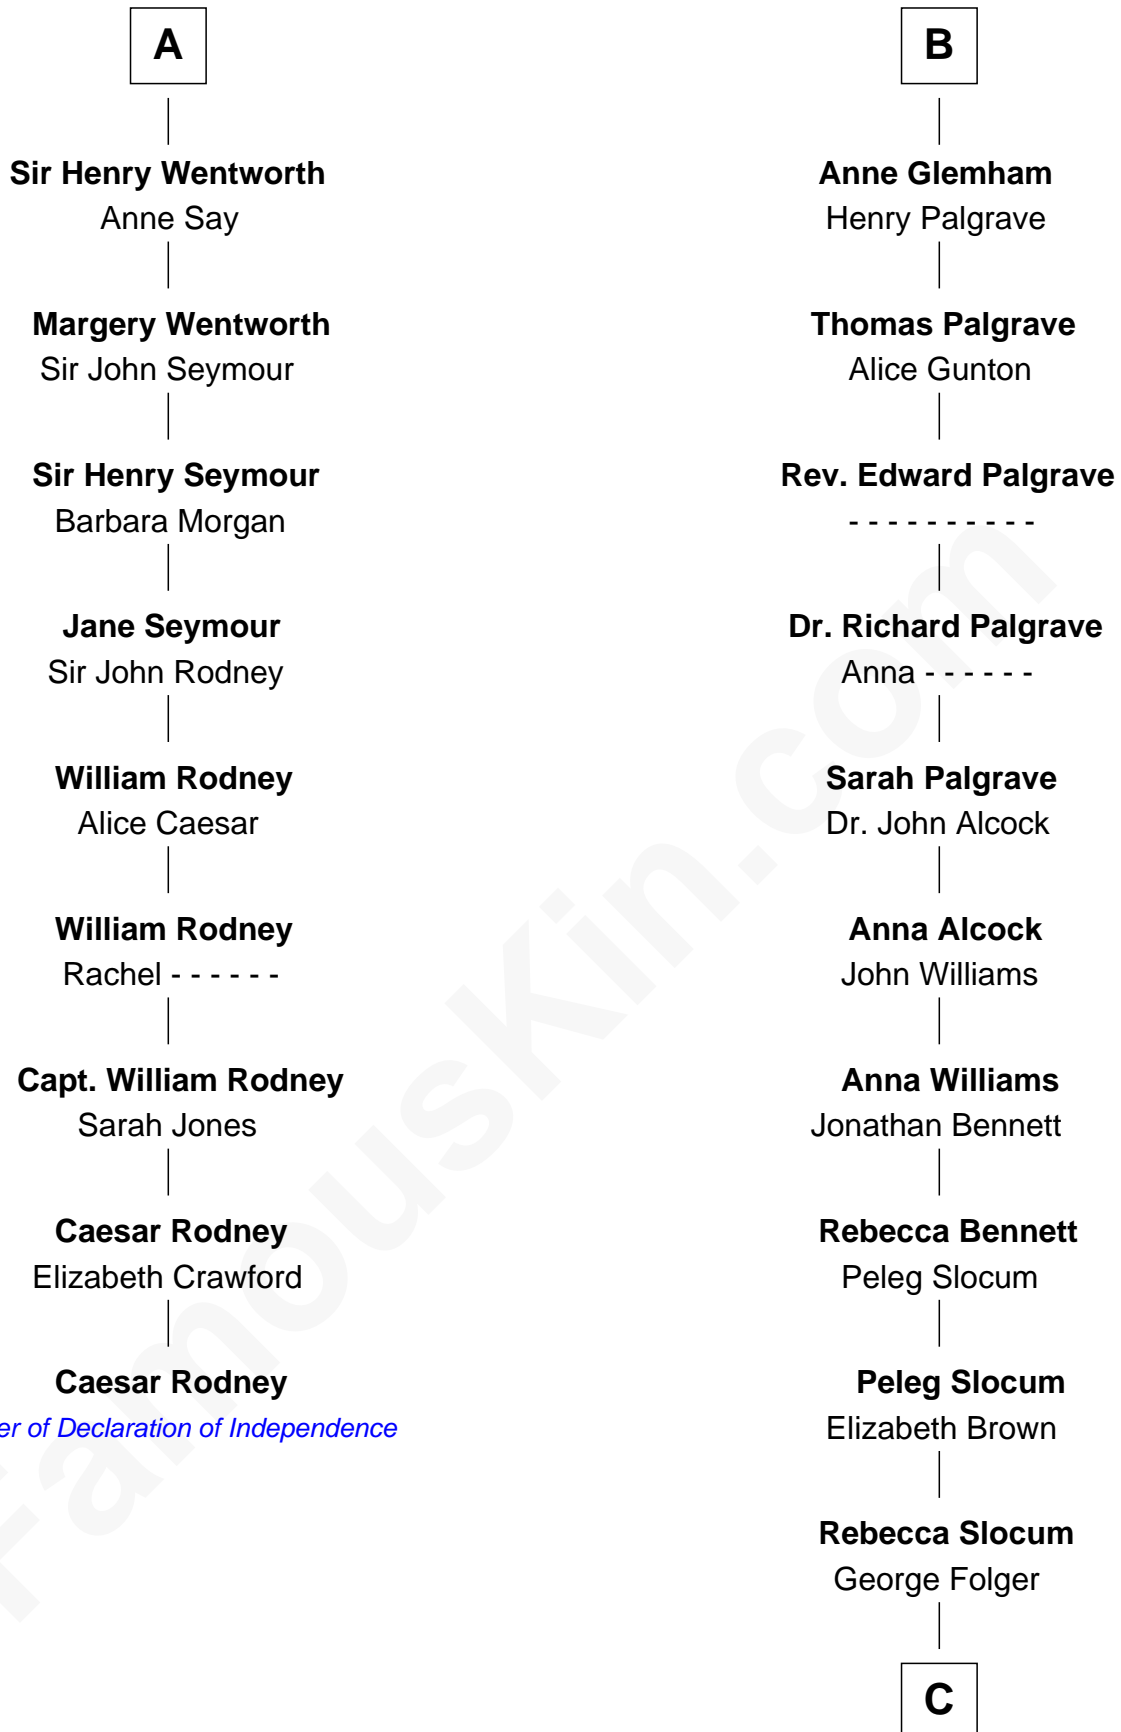

FamousKin.com

Relationship Chart of

Caesar Rodney

Signer of the Declaration of Independence

15th cousin 4 times removed of

Henry Clay Folger

Founder of Folger Shakespeare Library and Chairman of Standard Oil

C

Samuel Brown Folger

Nancy F. Hiller

Henry Clay Folger

Eliza Jane Clark

Henry Clay Folger

Chairman of Standard Oil

FamousKin.com