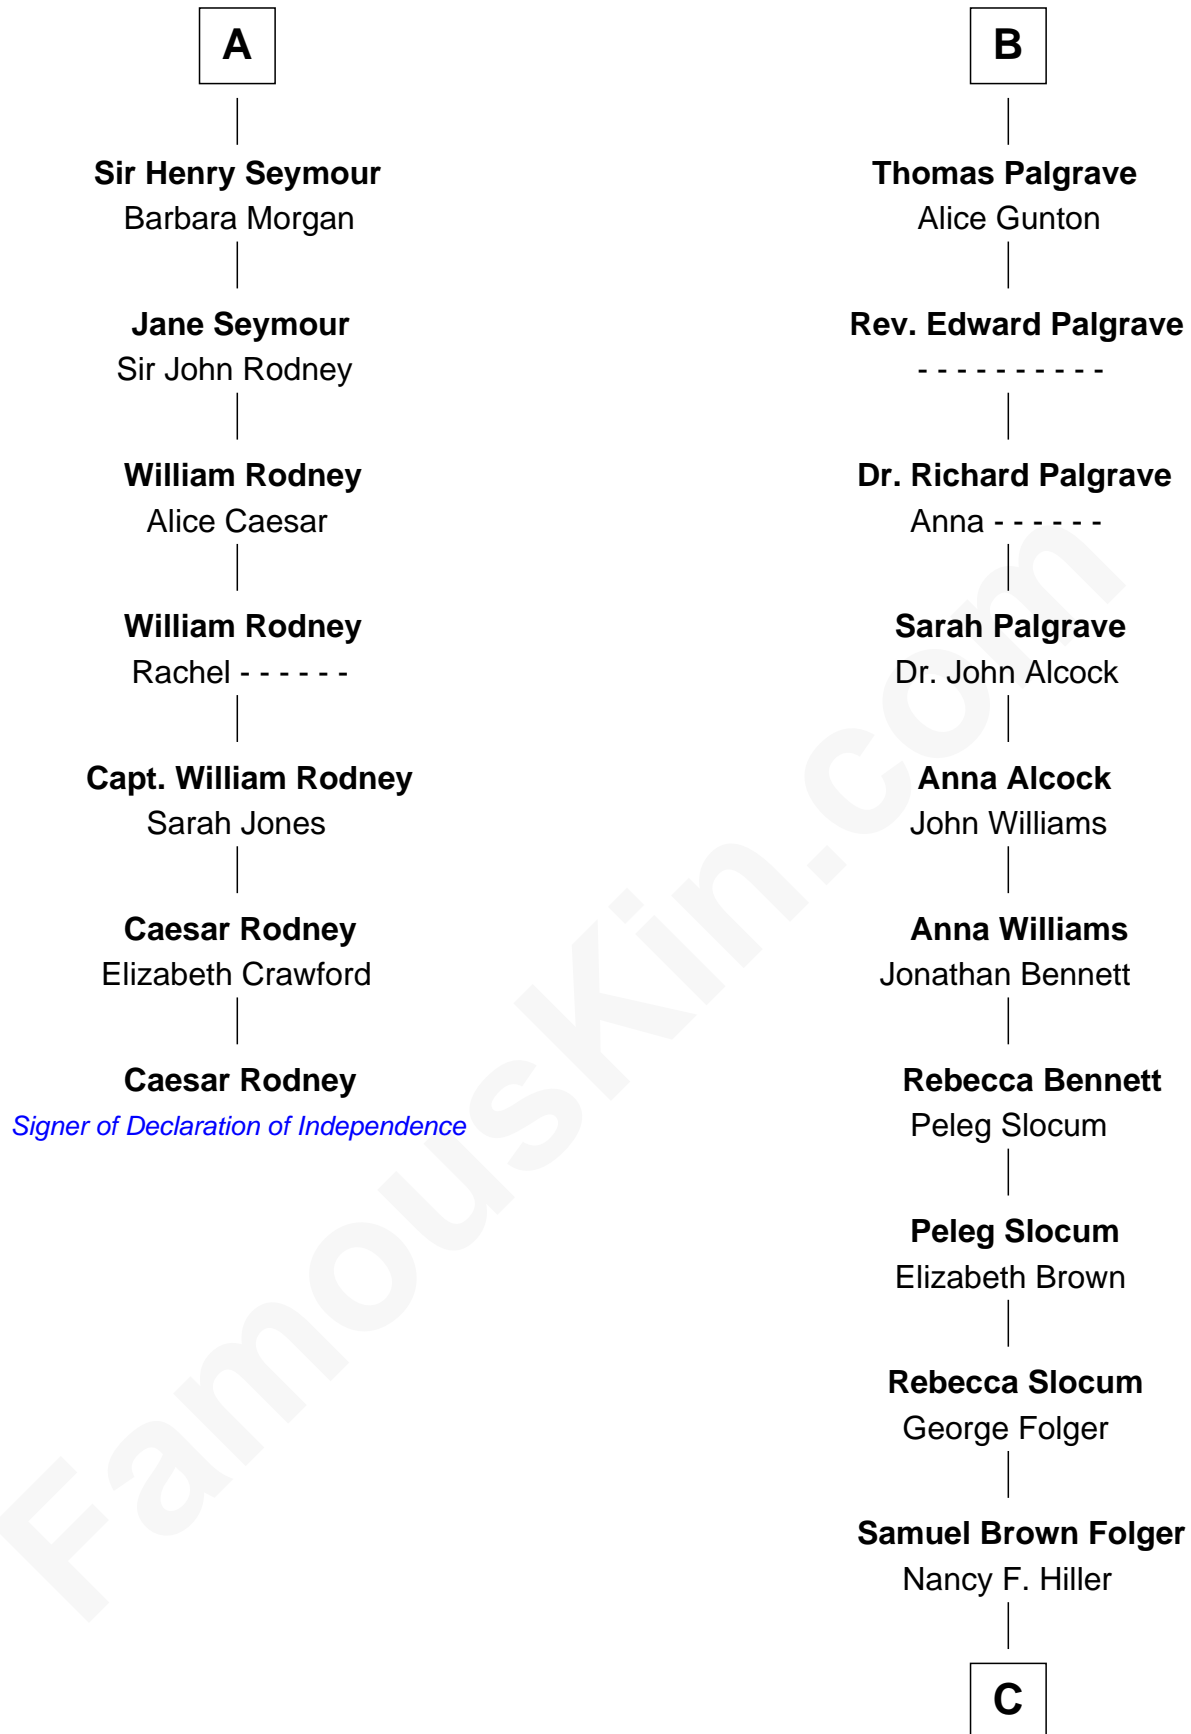

FamousKin.com

Relationship Chart of

Caesar Rodney

Signer of the Declaration of Independence

13th cousin 5 times removed of

Henry Clay Folger

Founder of Folger Shakespeare Library and Chairman of Standard Oil

Henry Plantagenet
Maud de Chaworth

Mary Plantagenet
Henry de Percy

Sir Henry Percy
Margaret de Neville

Sir Henry Percy
Elizabeth Mortimer

Elizabeth Percy
Sir John Clifford

Mary Clifford
Sir Philip Wentworth

Sir Henry Wentworth
Anne Say

Margery Wentworth
Sir John Seymour

A

Eleanor Plantagenet
Richard Fitzalan

Sir Richard Fitzalan
Elizabeth de Bohun

Elizabeth Fitzalan
Sir Robert Goushill

Elizabeth Goushill
Sir Robert Wingfield

Elizabeth Wingfield
Sir William Brandon

Eleanor Brandon
John Glemham

Anne Glemham
Henry Palgrave

B

C

Henry Clay Folger

Eliza Jane Clark

Henry Clay Folger