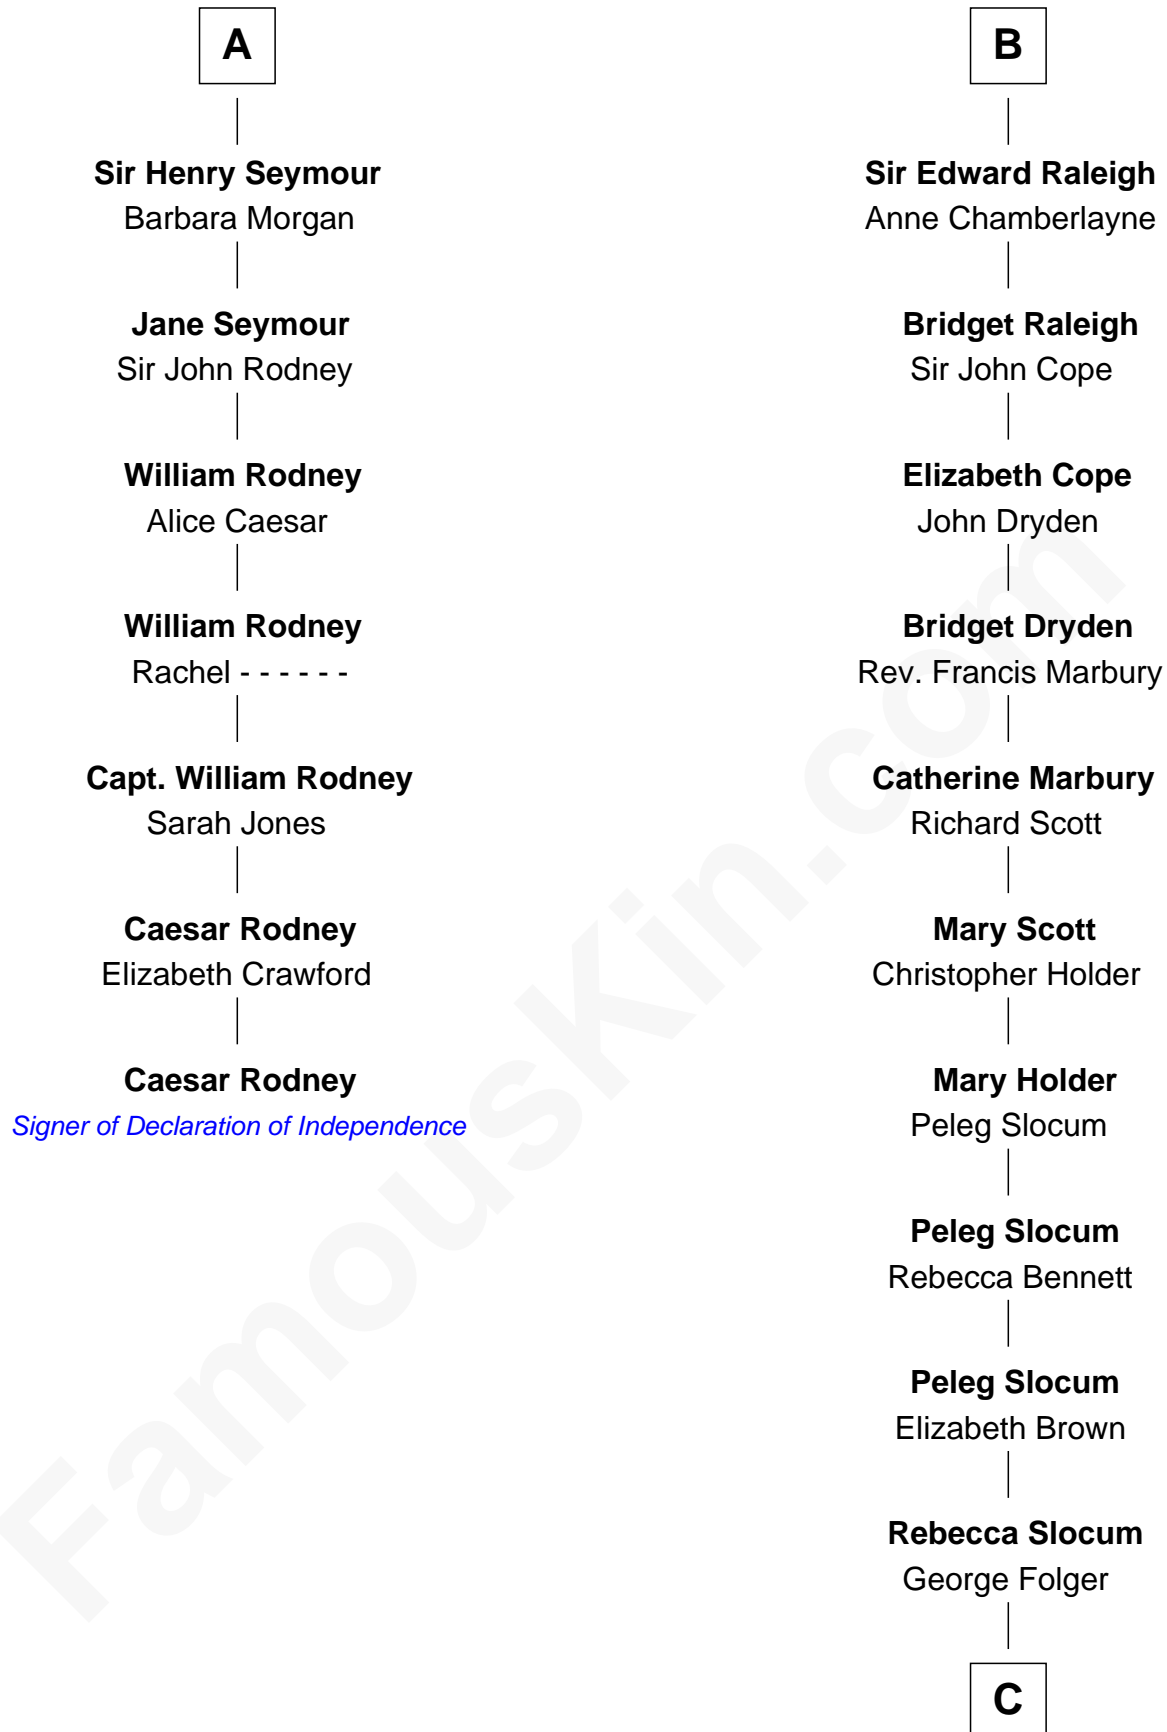

FamousKin.com

Relationship Chart of

Caesar Rodney

Signer of the Declaration of Independence

13th cousin 6 times removed of

Henry Clay Folger

Founder of Folger Shakespeare Library and Chairman of Standard Oil

Sir Hugh I de Audley
Iseult de Mortimer

Alice de Audley
Sir Ralph de Neville

Margaret de Neville
Sir Henry Percy

Sir Henry Percy
Elizabeth Mortimer

Elizabeth Percy
Sir John Clifford

Mary Clifford
Sir Philip Wentworth

Sir Henry Wentworth
Anne Say

Margery Wentworth
Sir John Seymour

A

Hugh de Audley
Margaret de Clare

Margaret de Audley
Ralph de Stafford

Elizabeth de Stafford
John de Ferrers

Robert de Ferrers
Margaret Despencer

Phillippa Ferrers
Sir Thomas Greene

Elizabeth Greene
William Raleigh

Sir Edward Raleigh
Margaret Verney

B

C

Samuel Brown Folger

Nancy F. Hiller

Henry Clay Folger