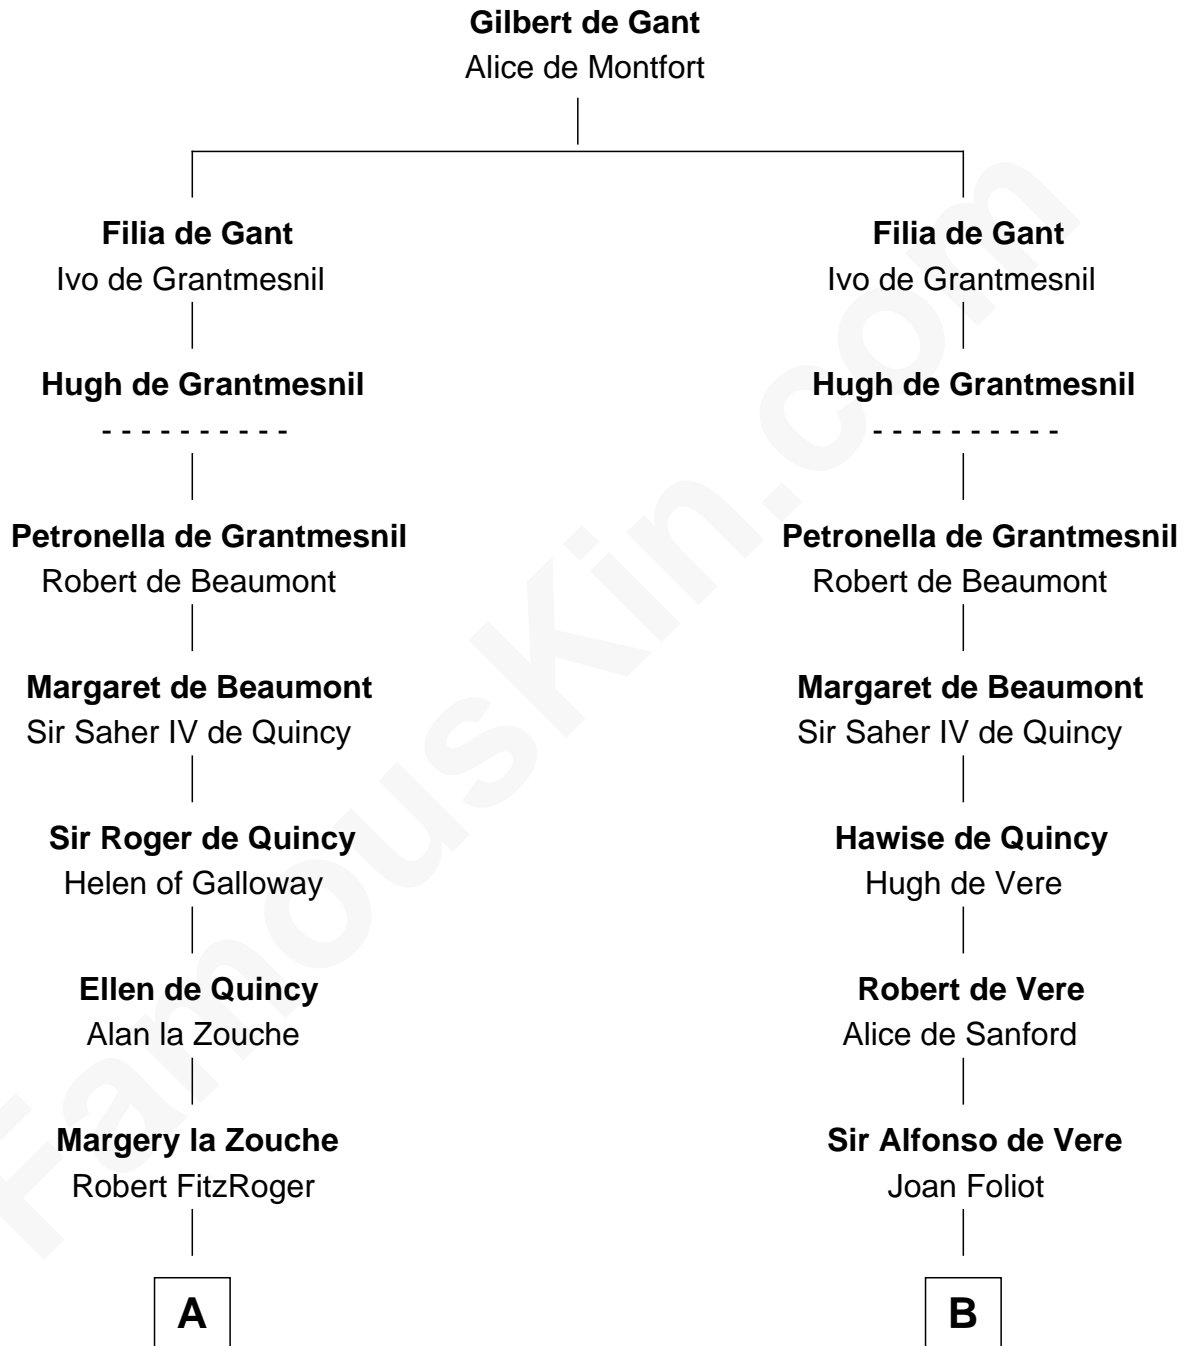

FamousKin.com

Relationship Chart of

Caesar Rodney

Signer of the Declaration of Independence

21st cousin of

Samuel Howard

Boston Tea Party Participant

C

William Rodney
Alice Caesar

William Rodney
Rachel - - - - -

Capt. William Rodney
Sarah Jones

Caesar Rodney
Elizabeth Crawford

Caesar Rodney
Signer of Declaration of Independence

D

Elizabeth Clement
William Sumner