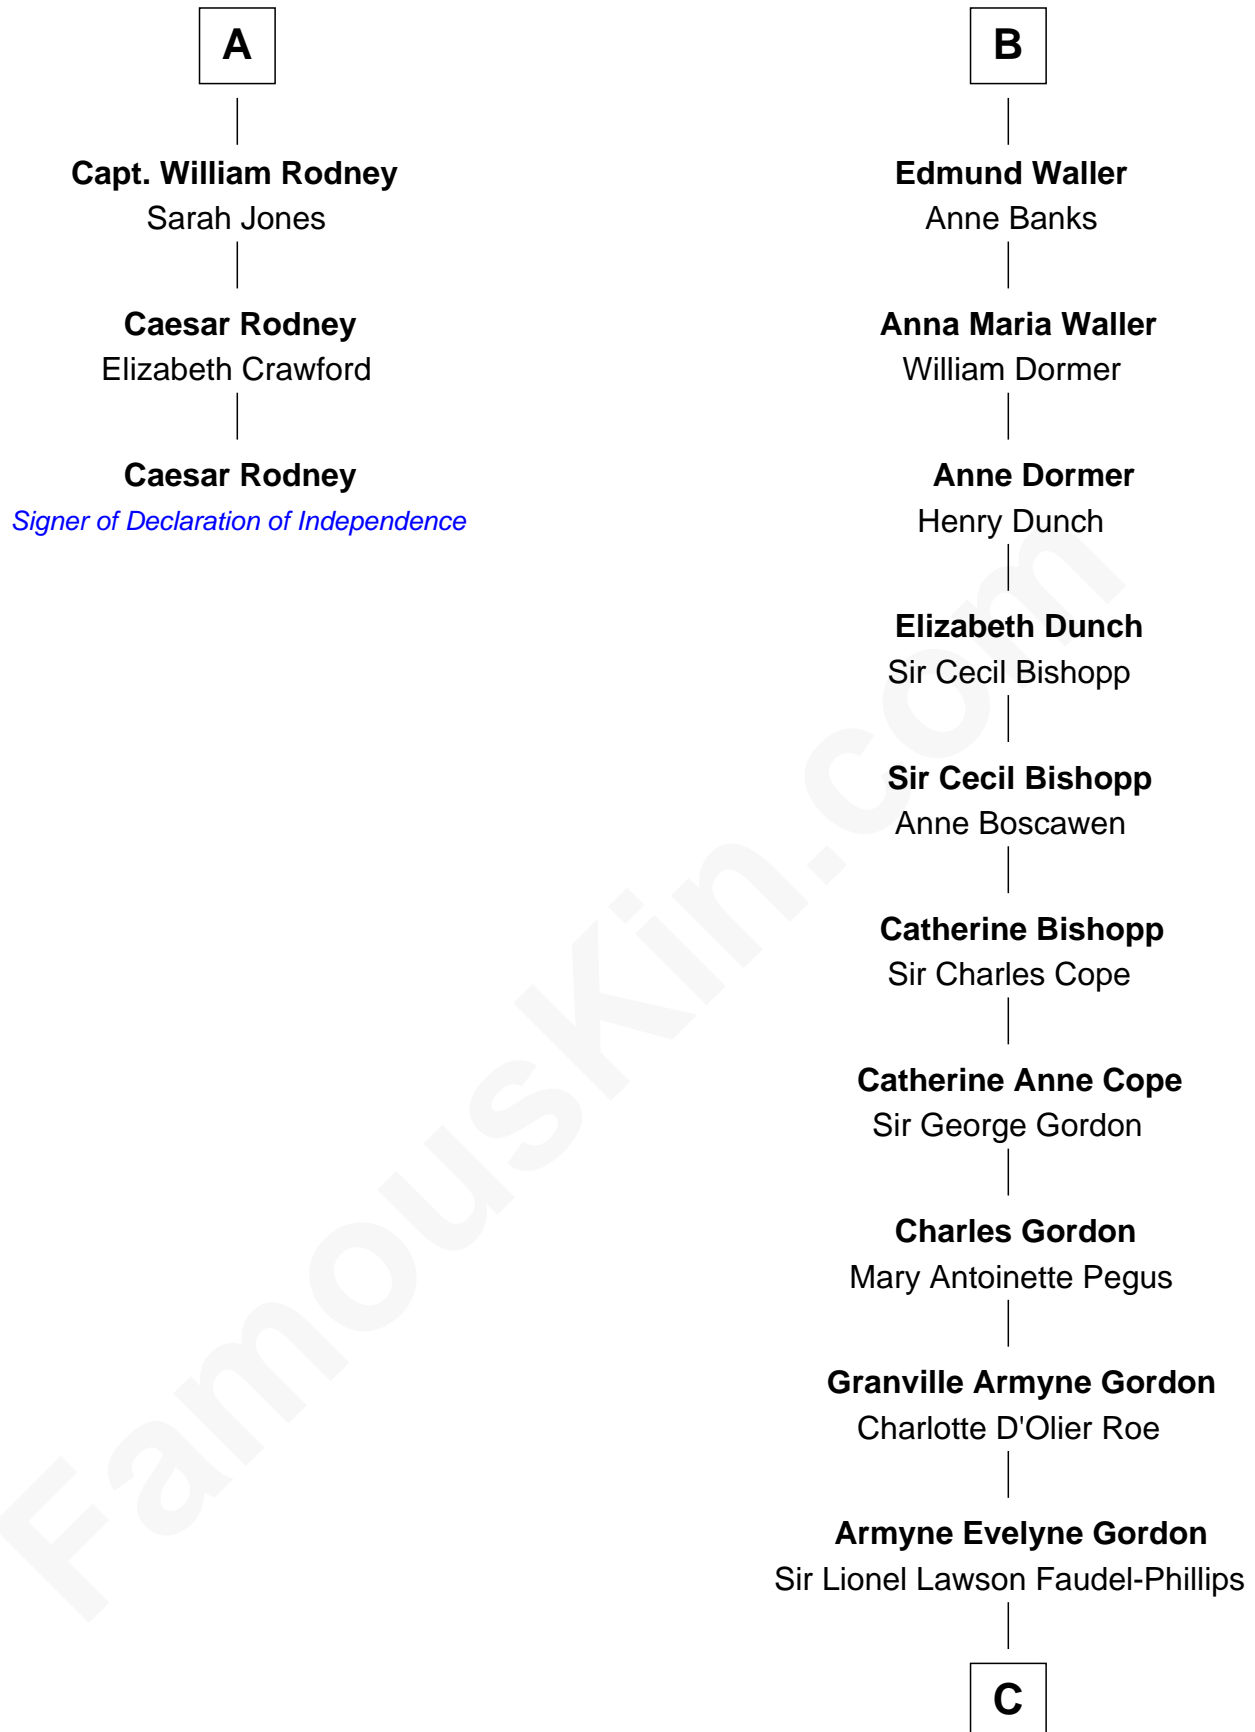

## Relationship Chart of

### Caesar Rodney

*Signer of the Declaration of Independence*

9th cousin 11 times removed of

### Cara Delevingne

*Fashion Model and Movie Actress*

C

**Anne Margaret Faudel-Phillips**

John Vincent Sheffield

**Jane Armyne Sheffield**

Sir Jocelyn Edward Greville Stevens

**Pandora Anne Stevens**