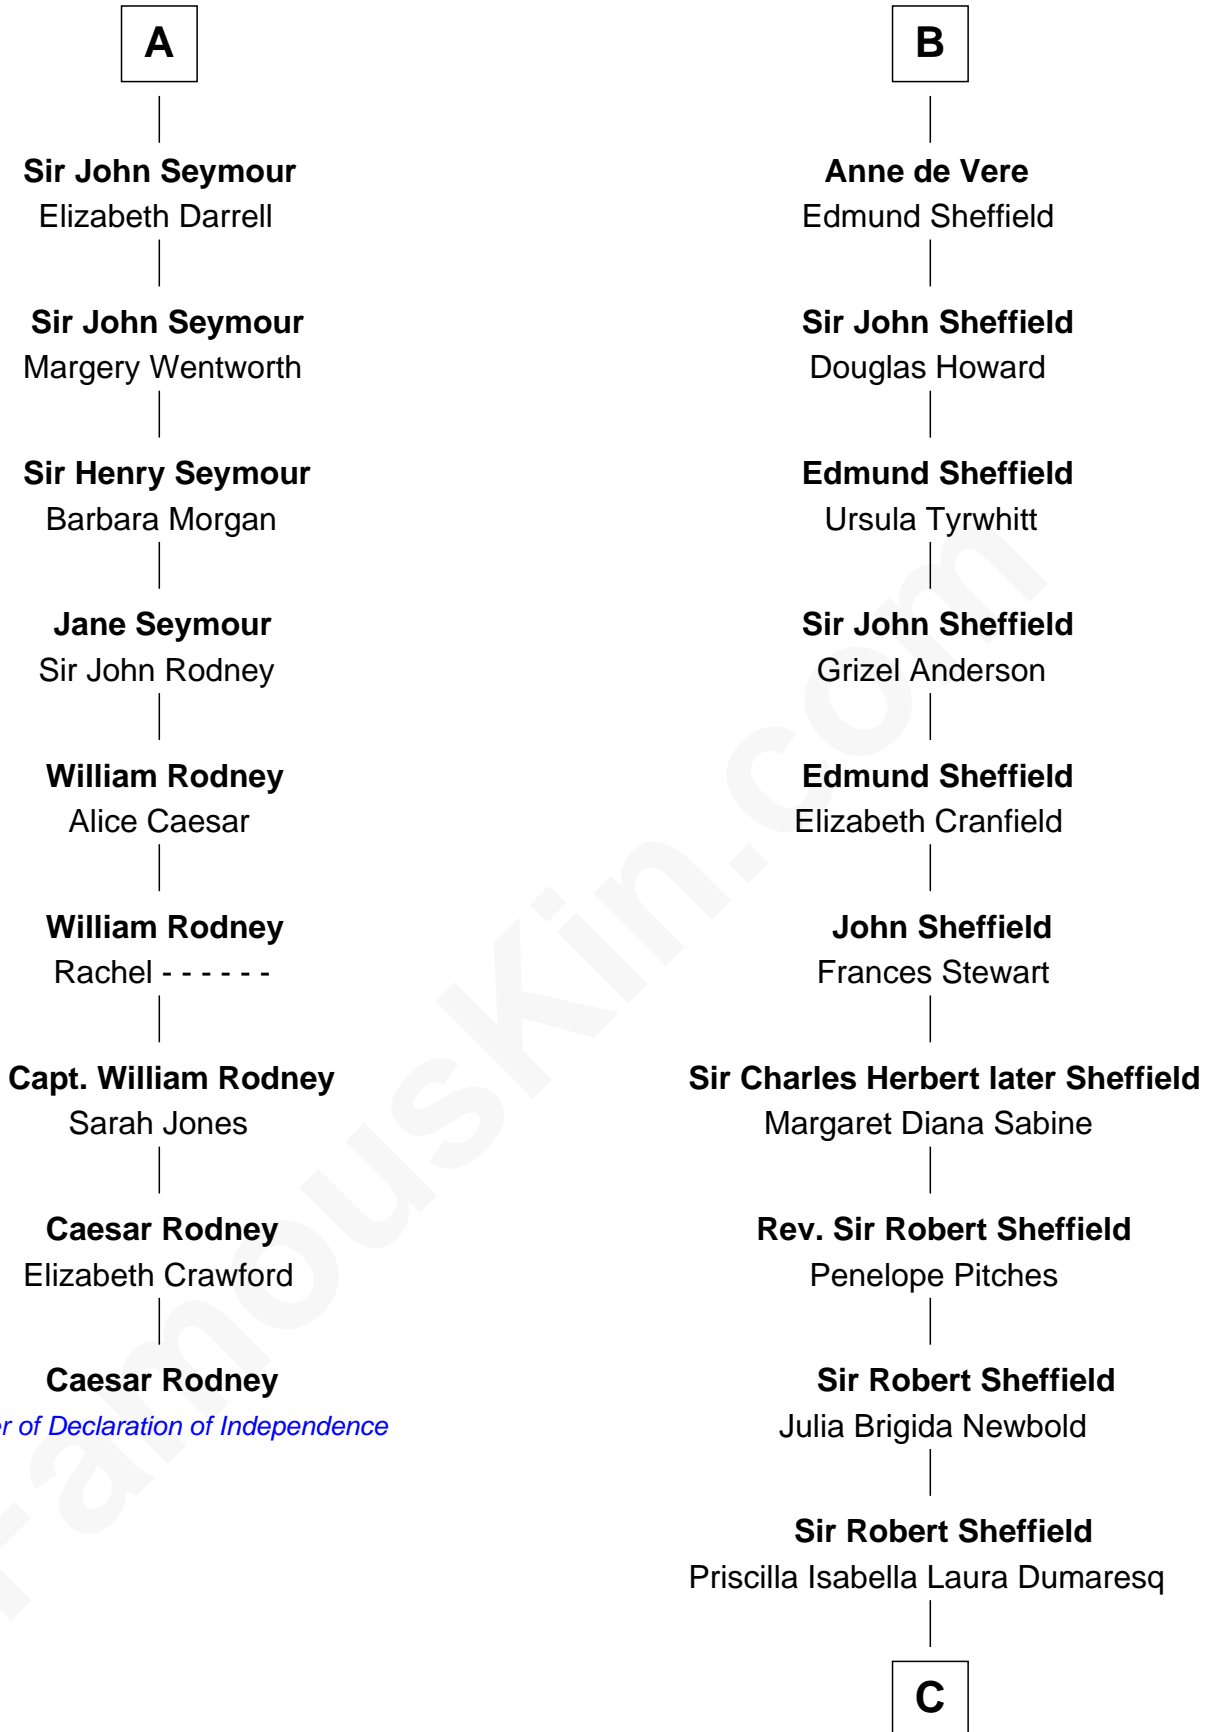

FamousKin.com

Relationship Chart of

Caesar Rodney

Signer of the Declaration of Independence

15th cousin 6 times removed of

Cara Delevingne

Fashion Model and Movie Actress

Sir Hugh de Courtenay

Eleanor le Despencer

C

Sir Berkeley Digby George Sheffield

Julia Mary de Tuyll van Serooskerken

John Vincent Sheffield

Anne Margaret Faudel-Phillips

Jane Armyne Sheffield

Sir Jocelyn Edward Greville Stevens