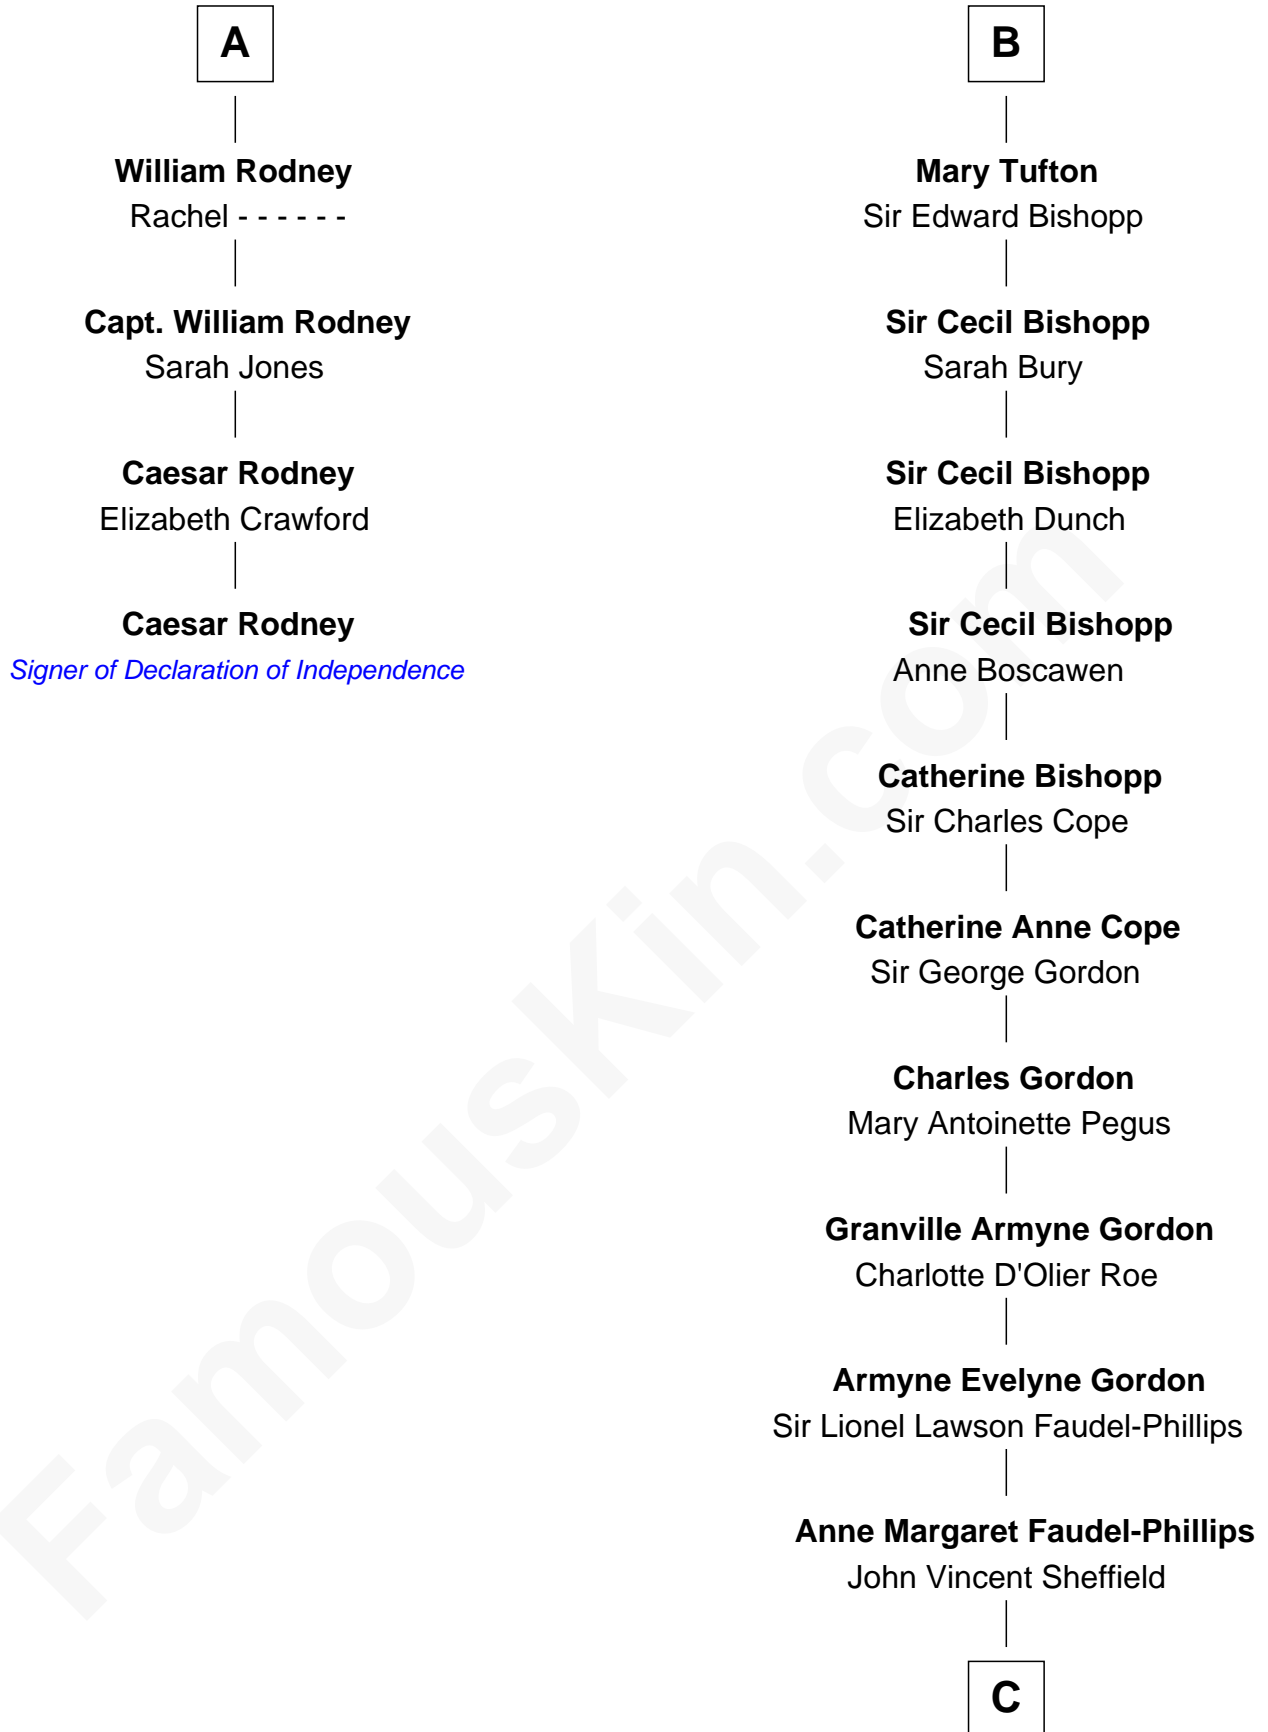

## Relationship Chart of

### Caesar Rodney

*Signer of the Declaration of Independence*

10th cousin 9 times removed of

### Cara Delevingne

*Fashion Model and Movie Actress*

C

**Jane Armyne Sheffield**  
Sir Jocelyn Edward Greville Stevens

**Pandora Anne Stevens**  
Charles Hamar Delevingne

**Cara Delevingne**  
*Model and Actress*