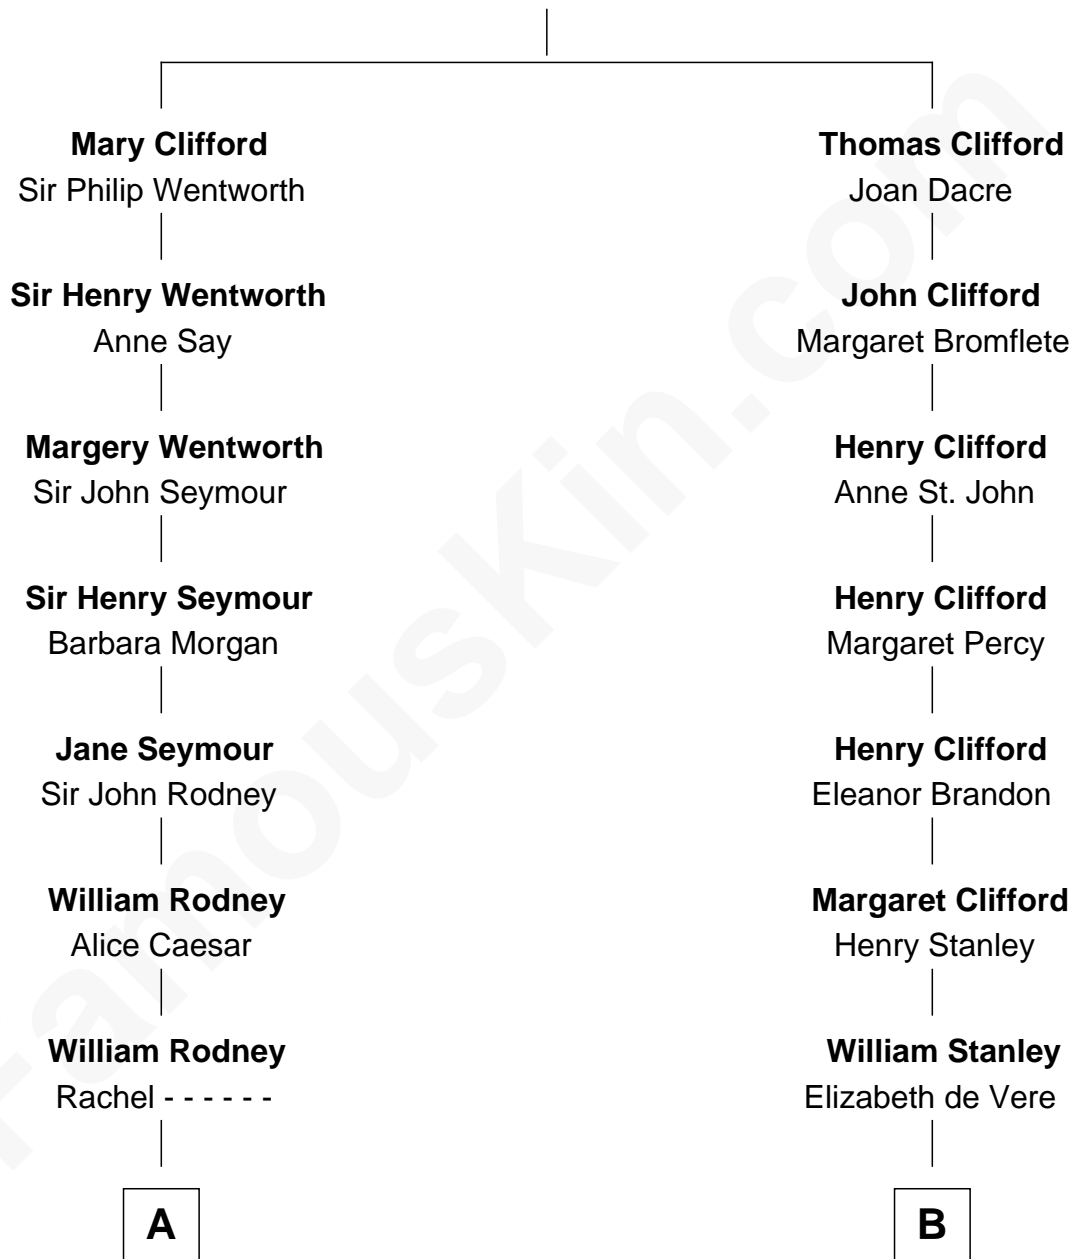

## Relationship Chart of

### Caesar Rodney

*Signer of the Declaration of Independence*

9th cousin 11 times removed of

### Cara Delevingne

*Fashion Model and Movie Actress*

**Sir John Clifford**

Elizabeth Percy

C

**Anne Margaret Faudel-Phillips**

John Vincent Sheffield

**Jane Armyne Sheffield**