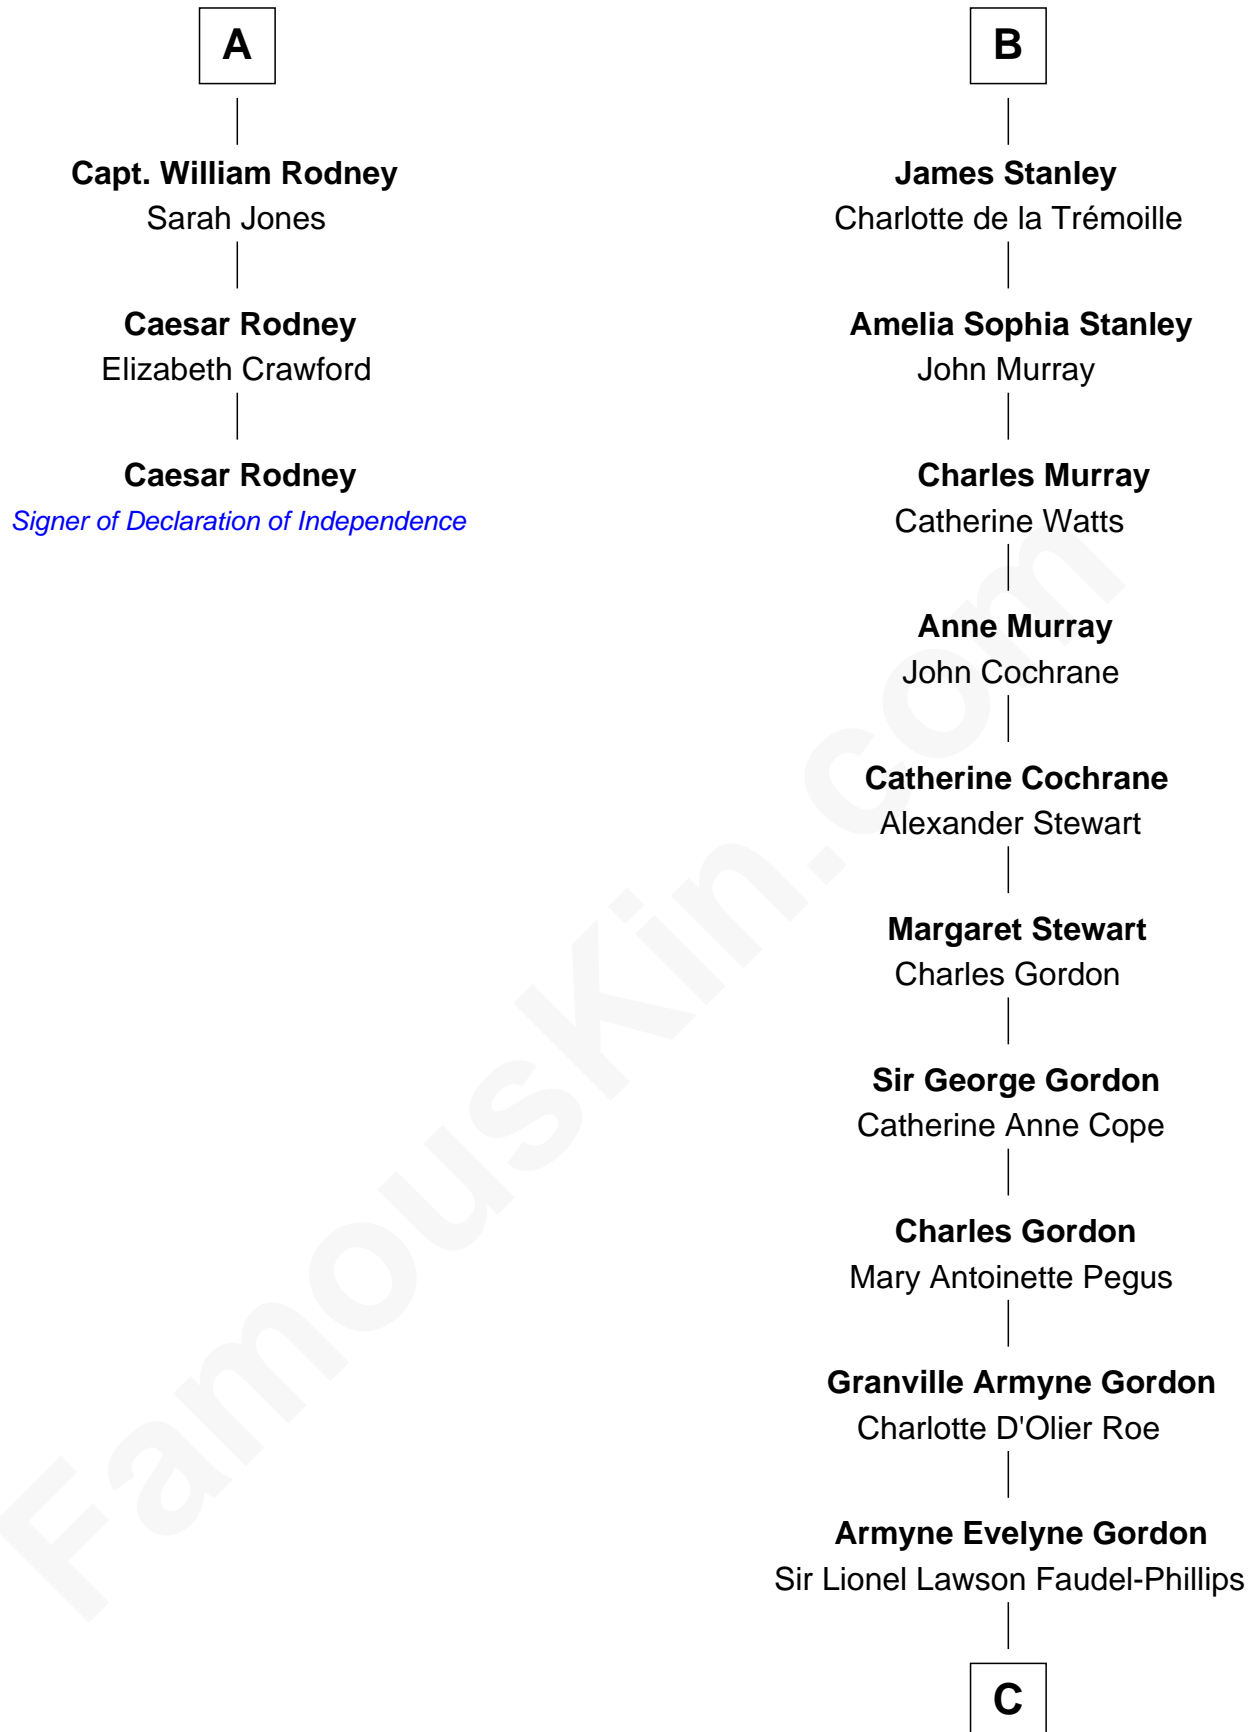

## Relationship Chart of

### Caesar Rodney

*Signer of the Declaration of Independence*

9th cousin 11 times removed of

### Cara Delevingne

*Fashion Model and Movie Actress*

**Sir John Clifford**

Elizabeth Percy

C

**Anne Margaret Faudel-Phillips**

John Vincent Sheffield

**Jane Armyne Sheffield**

Sir Jocelyn Edward Greville Stevens

**Pandora Anne Stevens**

Charles Hamar Delevingne

**Cara Delevingne**

*Model and Actress*