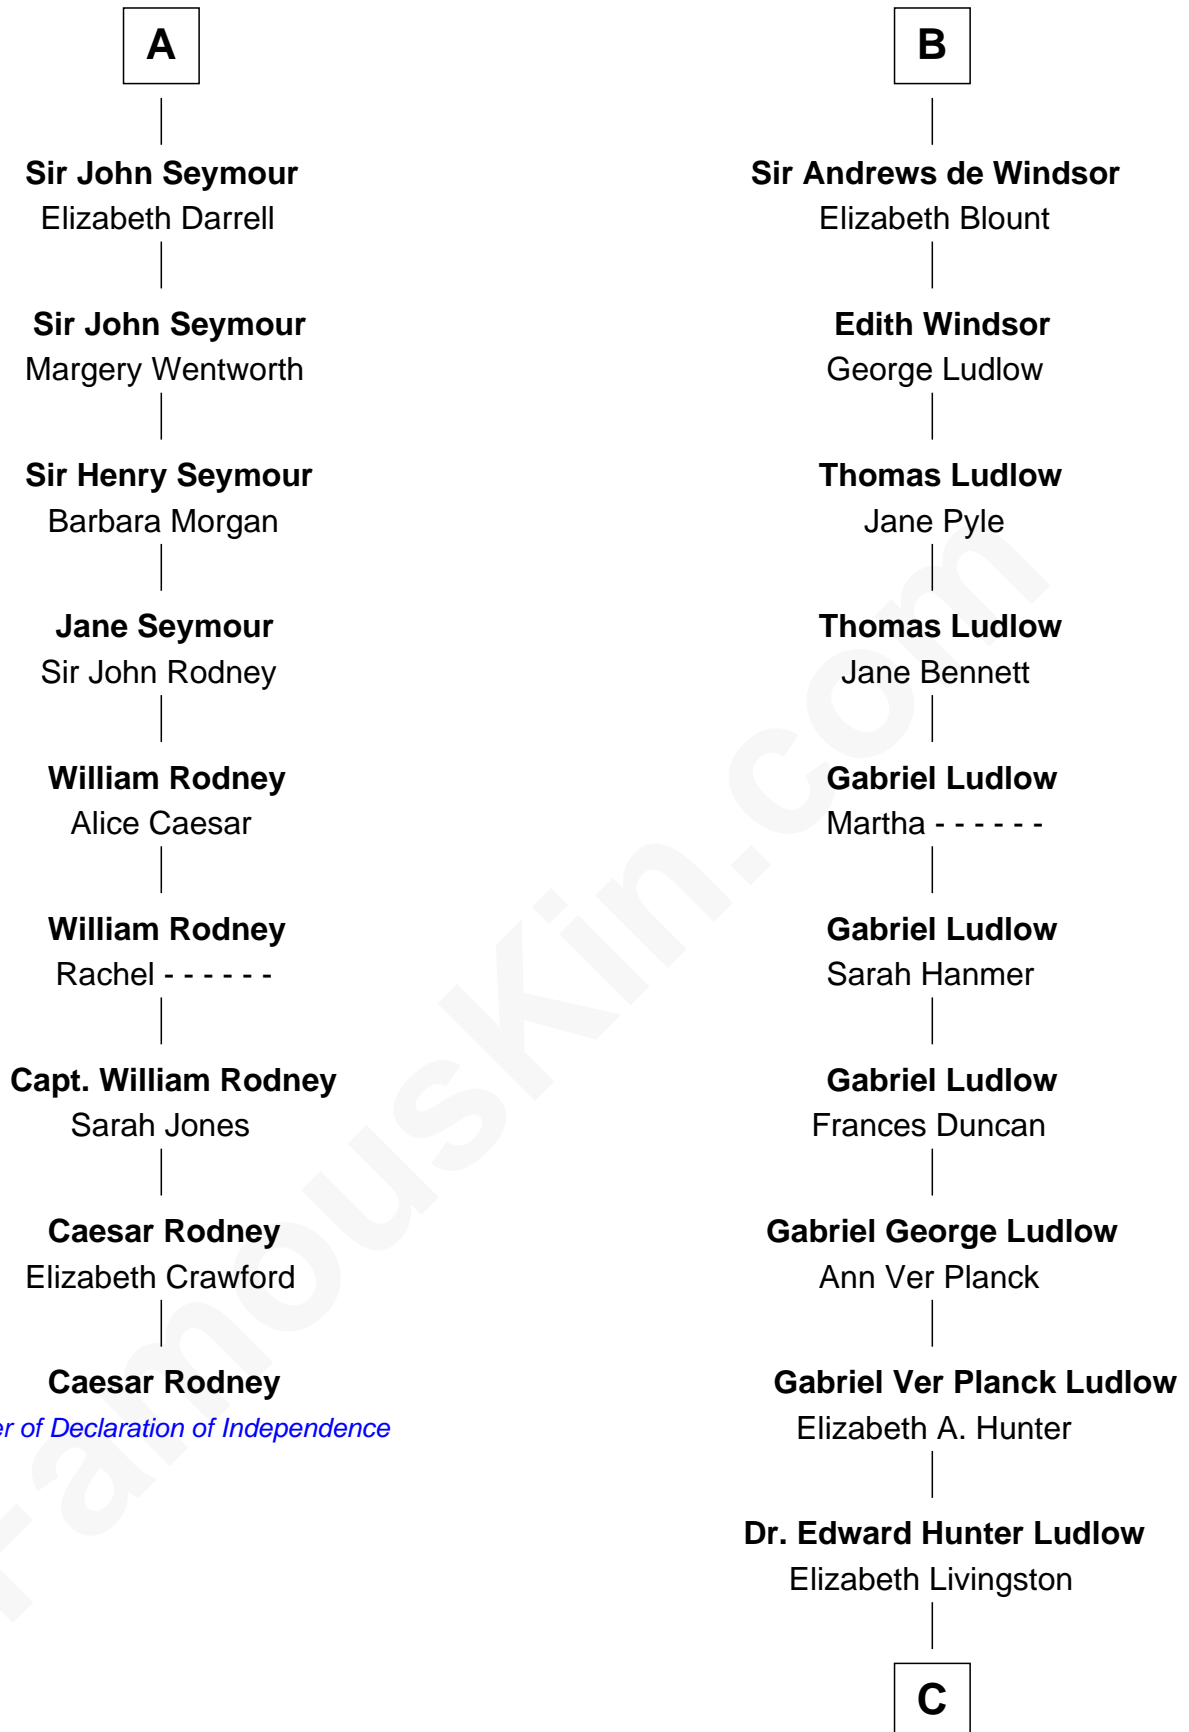

## Relationship Chart of

### Caesar Rodney

*Signer of the Declaration of Independence*

**15th cousin 4 times removed of**

**Eleanor Roosevelt**

*First Lady of President Franklin D. Roosevelt*

**Sir Hugh de Courtenay**

Eleanor le Despencer

**C**

—  
**Mary Livingston Ludlow**

Valentine Gill Hall

—  
**Anna Rebecca Hall**

Elliott Roosevelt

—  
**Eleanor Roosevelt**

*First Lady of Franklin Roosevelt*

FamousKin.com