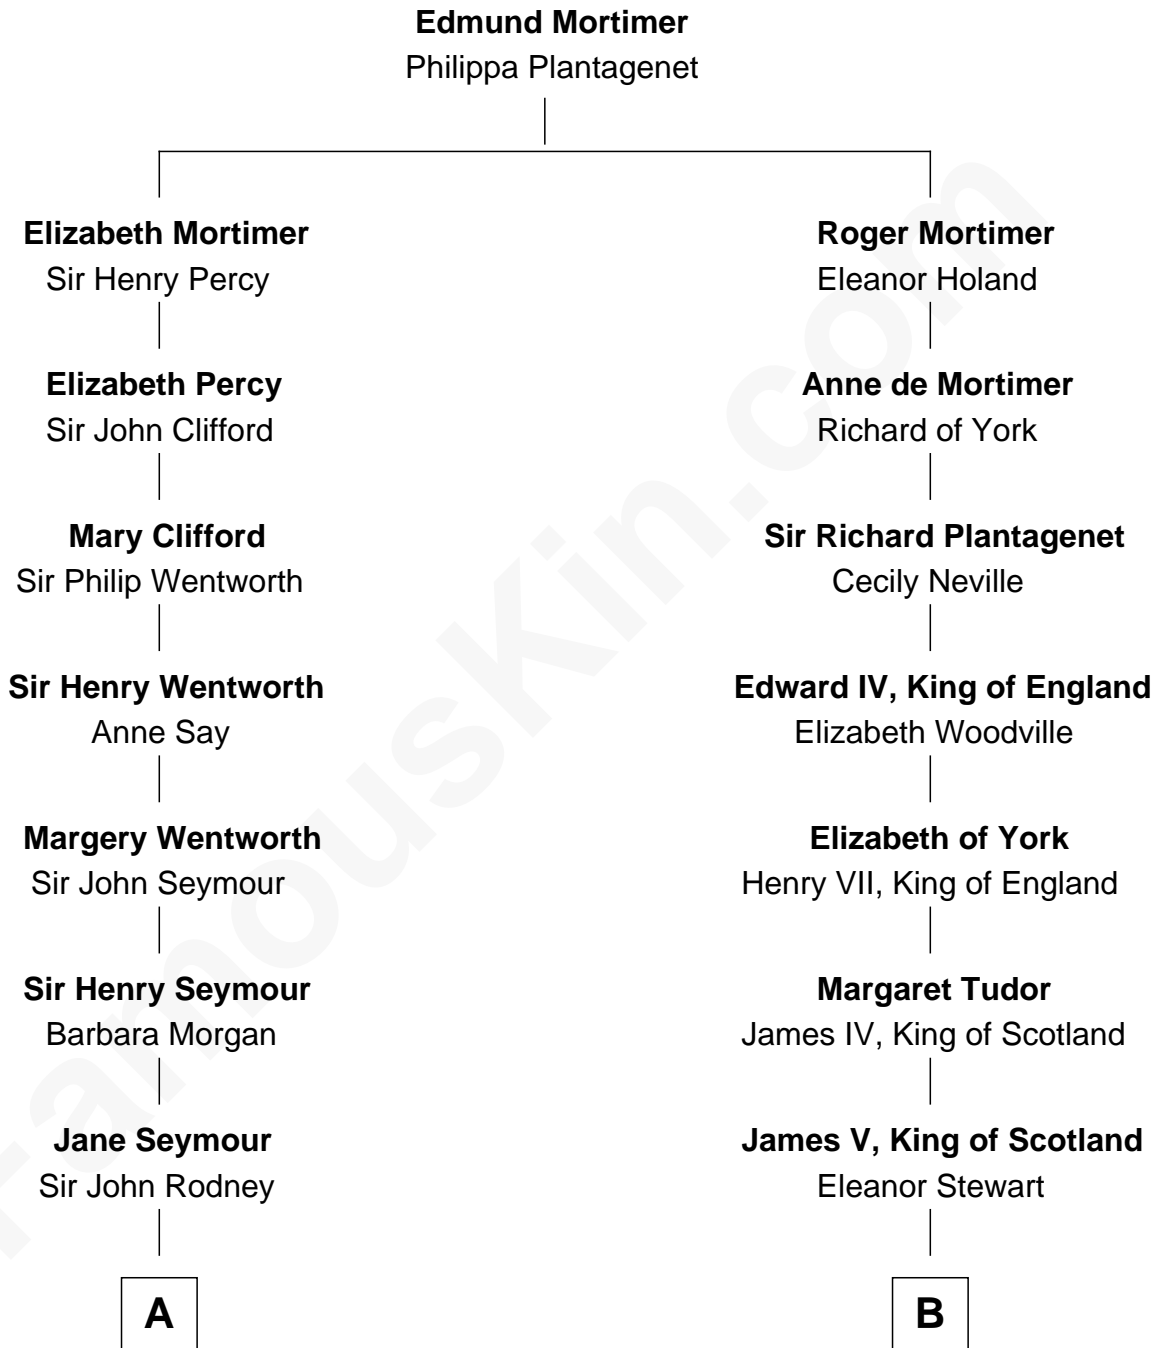

FamousKin.com

Relationship Chart of

Caesar Rodney

Signer of the Declaration of Independence

11th cousin 8 times removed of

Eleanor Roosevelt

First Lady of President Franklin D. Roosevelt

C

—
Mary Livingston Ludlow

Valentine Gill Hall

—
Anna Rebecca Hall

Elliott Roosevelt

—
Eleanor Roosevelt

First Lady of Franklin Roosevelt

FamousKin.com