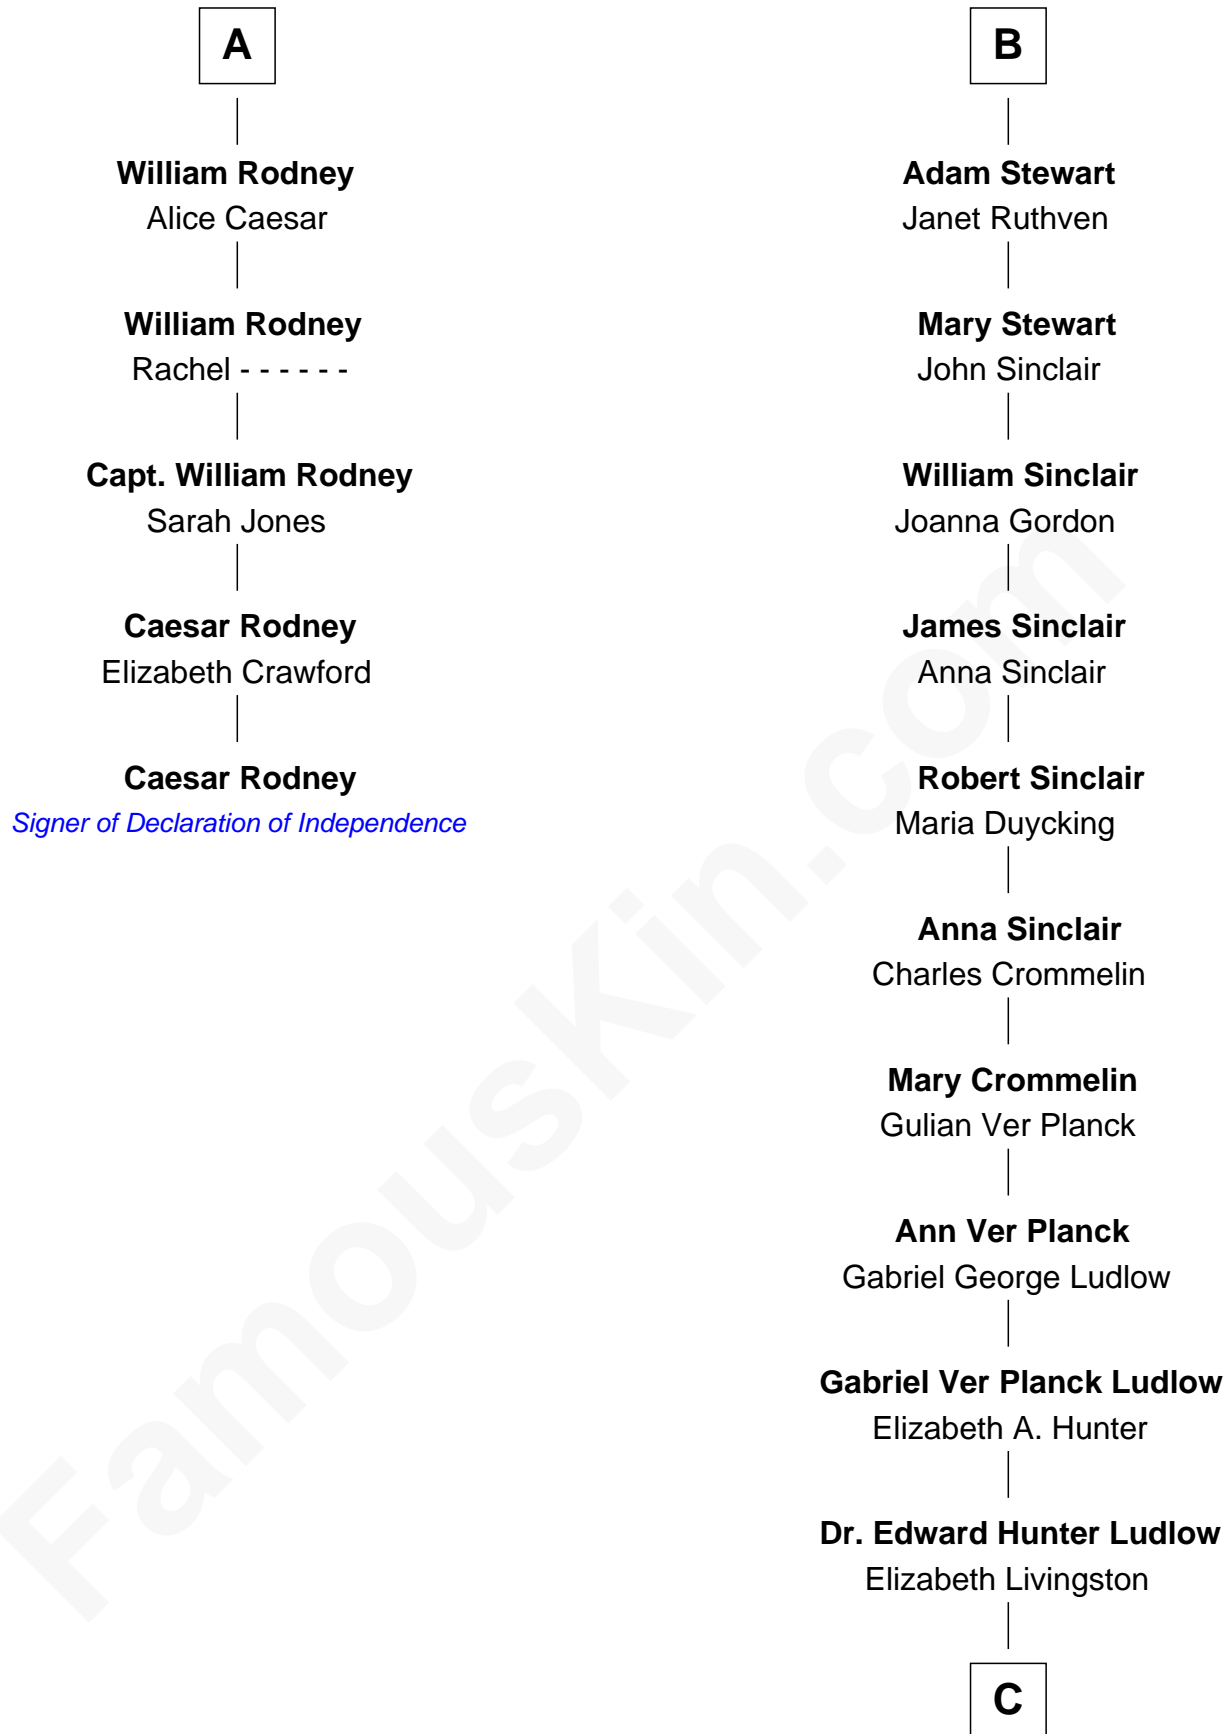

FamousKin.com

Relationship Chart of

Caesar Rodney

Signer of the Declaration of Independence

11th cousin 8 times removed of

Eleanor Roosevelt

First Lady of President Franklin D. Roosevelt

C

—
Mary Livingston Ludlow

Valentine Gill Hall

—
Anna Rebecca Hall

Elliott Roosevelt

—
Eleanor Roosevelt

First Lady of Franklin Roosevelt

FamousKin.com