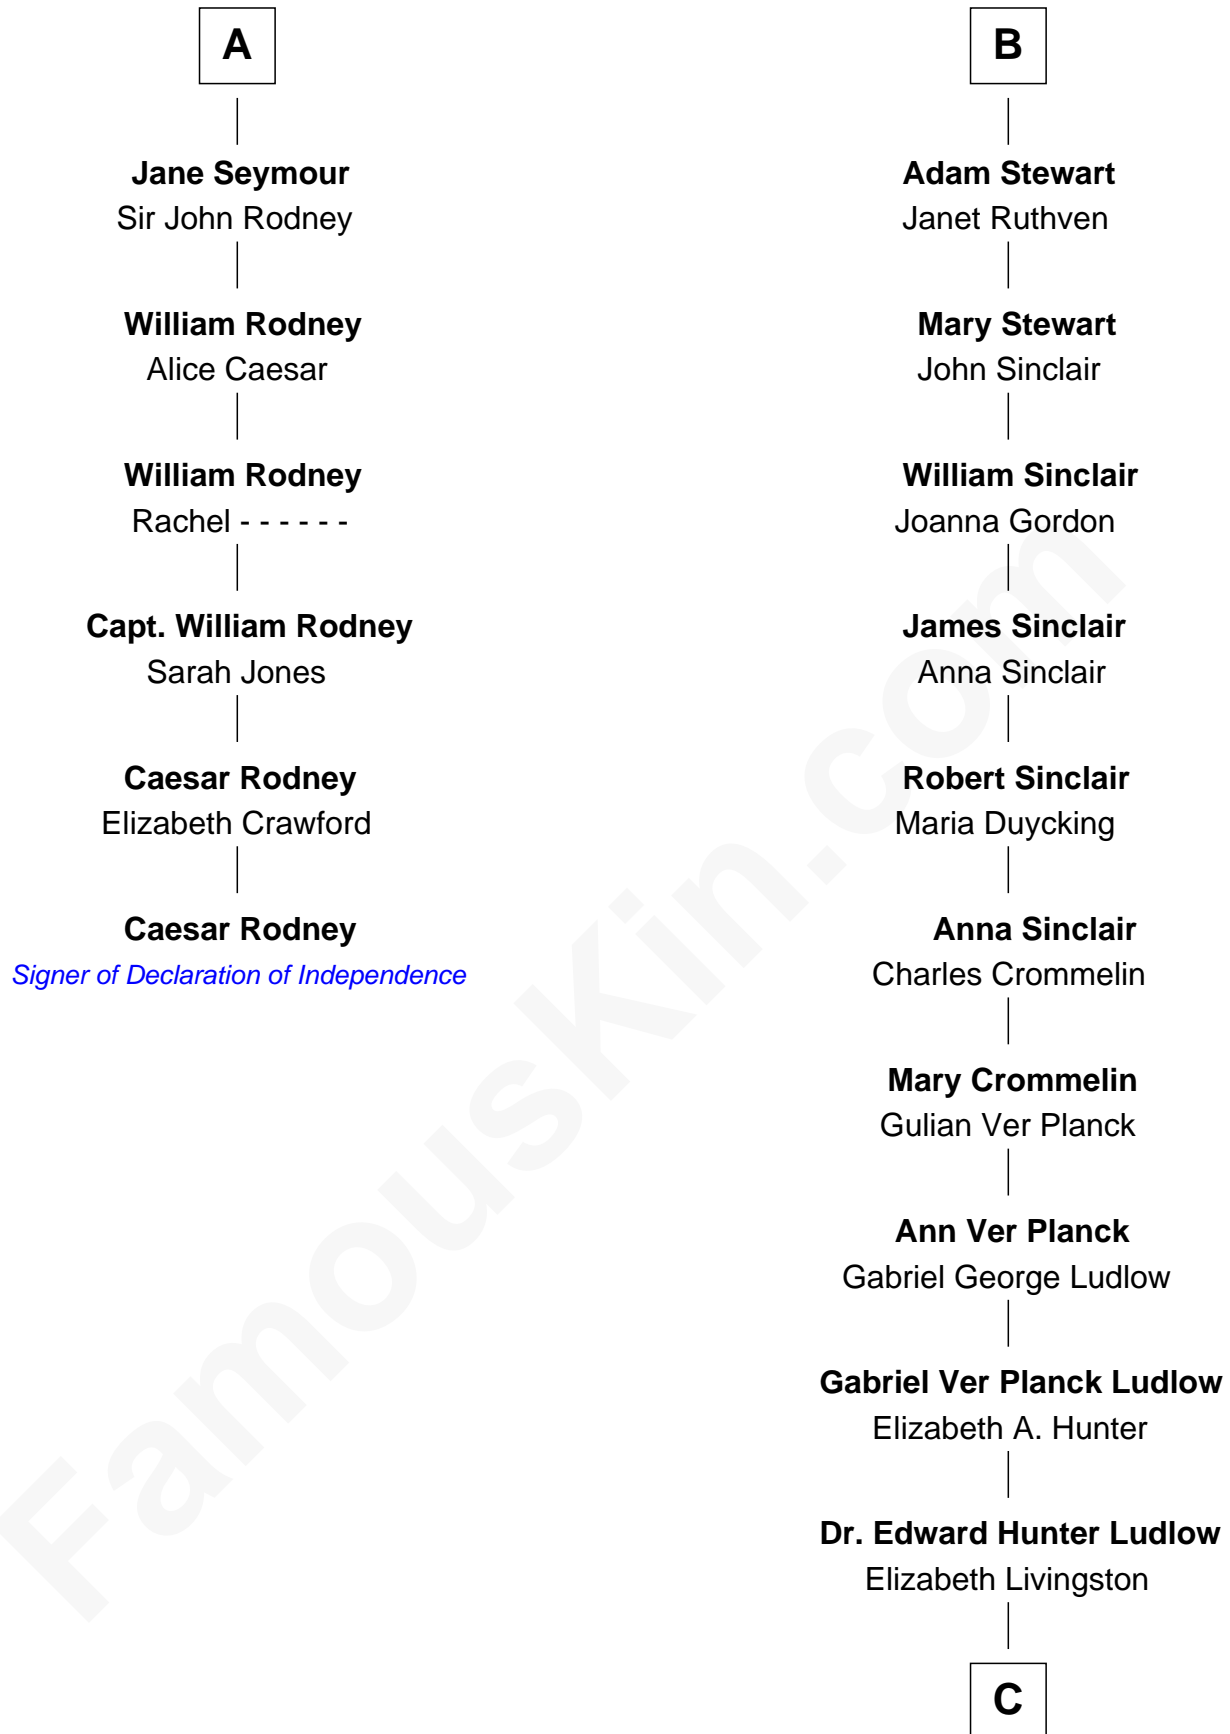

## Relationship Chart of

### Caesar Rodney

*Signer of the Declaration of Independence*

12th cousin 7 times removed of

### Eleanor Roosevelt

*First Lady of President Franklin D. Roosevelt*

**C**

—  
**Mary Livingston Ludlow**

Valentine Gill Hall

—  
**Anna Rebecca Hall**

Elliott Roosevelt

—  
**Eleanor Roosevelt**

*First Lady of Franklin Roosevelt*

FamousKin.com